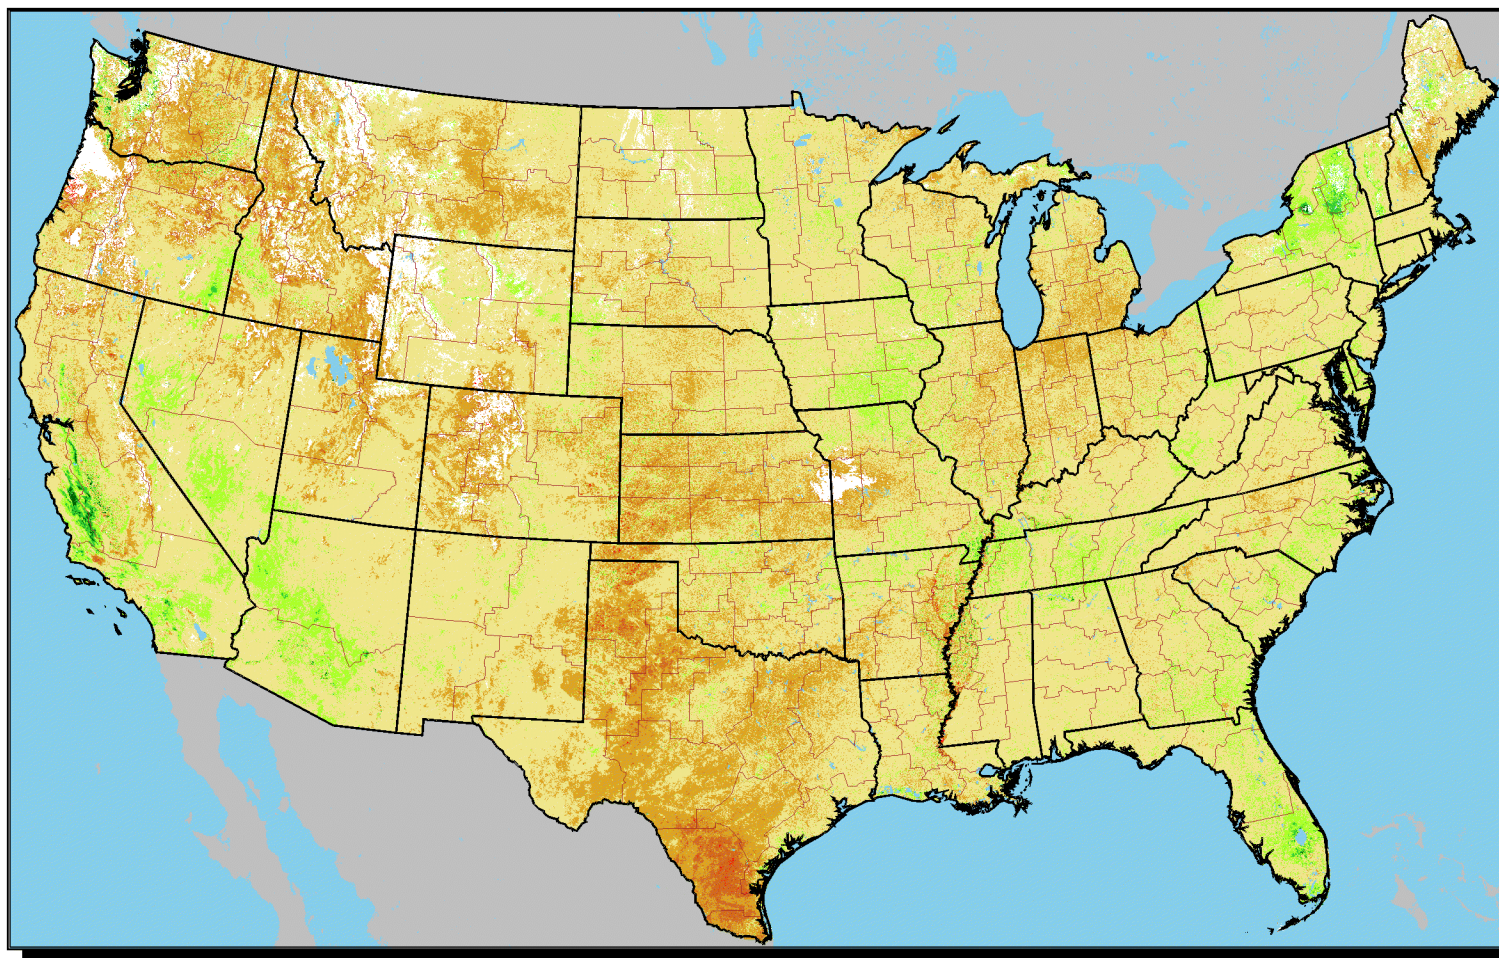

Vegetation Condition Percent Change: 2008 ÷ 2007 Period 17 (4/15 - 4/28)

No Water Vapor
Correction Applied

Percent Change

Agricultural Statistics Districts

1:15,000,000

Original Imagery: NOAA-17 AVHRR
Resolution: 1 Kilometer
Composite Imagery: USGS EROS Data Center
Questions email: hq_rdd_glb@nass.usda.gov

For Additional Images Please See:
<http://www.nass.usda.gov/research>
To Download Raw Images:
<http://www.nass.usda.gov/research/avhrr/scene-ftp/>

0 100 200 300 400 500 Miles