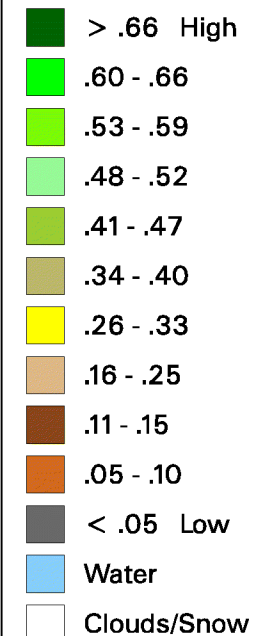

Conterminous U.S. Vegetation Condition - 2008

Period 17 (4/15 - 4/28)

No Water Vapor
Correction Applied

Vegetation Index

Agricultural Statistics Districts

1:15,000,000

Original Imagery: NOAA-17 AVHRR
Resolution: 1 Kilometer
Composite Imagery: USGS EROS Data Center
Questions email: hq_rdd_glb@nass.usda.gov

For Additional Images Please See:
<http://www.nass.usda.gov/research>
To Download Raw Images:
<http://www.nass.usda.gov/research/avhrr/scene-ftp/>

0 100 200 300 400 500 Miles