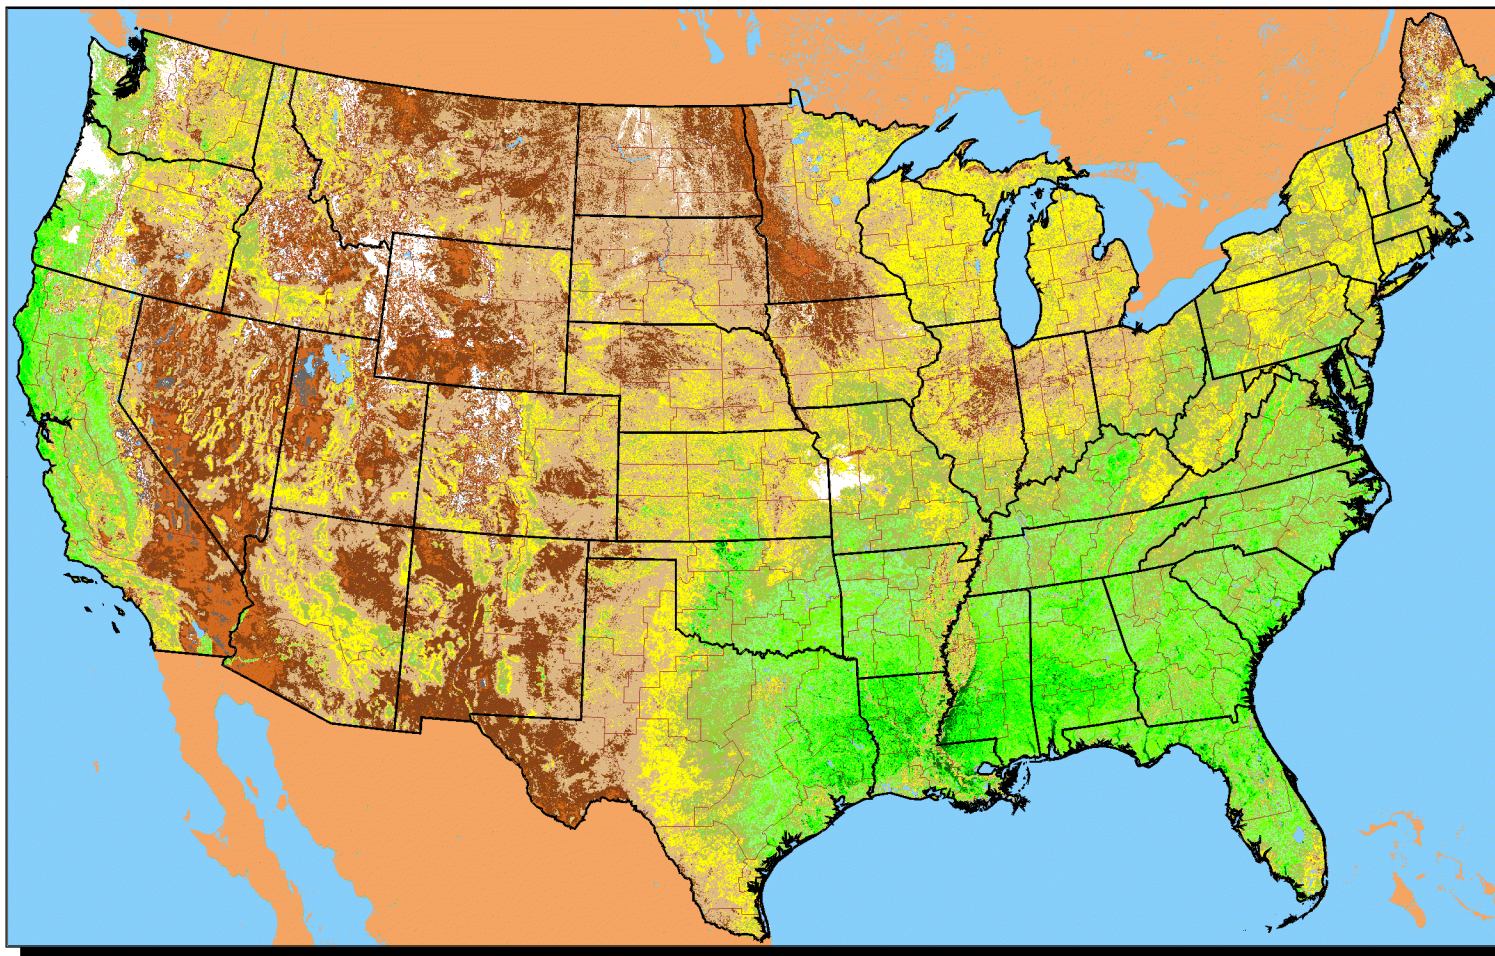

Conterminous U.S. Vegetation Condition - 2008

Period 17 (4/15 - 4/28)

No Water Vapor
Correction Applied

Vegetation Index

Agricultural Statistics Districts

1:15,000,000

Original Imagery: NOAA-17 AVHRR
Resolution: 1 Kilometer
Composite Imagery: USGS EROS Data Center
Questions email: hq_rdd_glb@nass.usda.gov

For Additional Images Please See:
<http://www.nass.usda.gov/research>
To Download Raw Images:
<http://www.nass.usda.gov/research/avhrr/scene-ftp/>

0 100 200 300 400 500 Miles