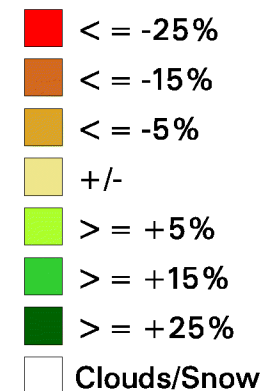

Vegetation Condition Percent Change: 2008 ÷ 2007
Period 15 (4/1 - 4/14)

**No Water Vapor
 Correction Applied**

Percent Change

Agricultural Statistics Districts

1:15,000,000

Original Imagery: NOAA-17 AVHRR
 Resolution: 1 Kilometer
 Composite Imagery: USGS EROS Data Center
 Questions email: hq_rdd_glb@nass.usda.gov