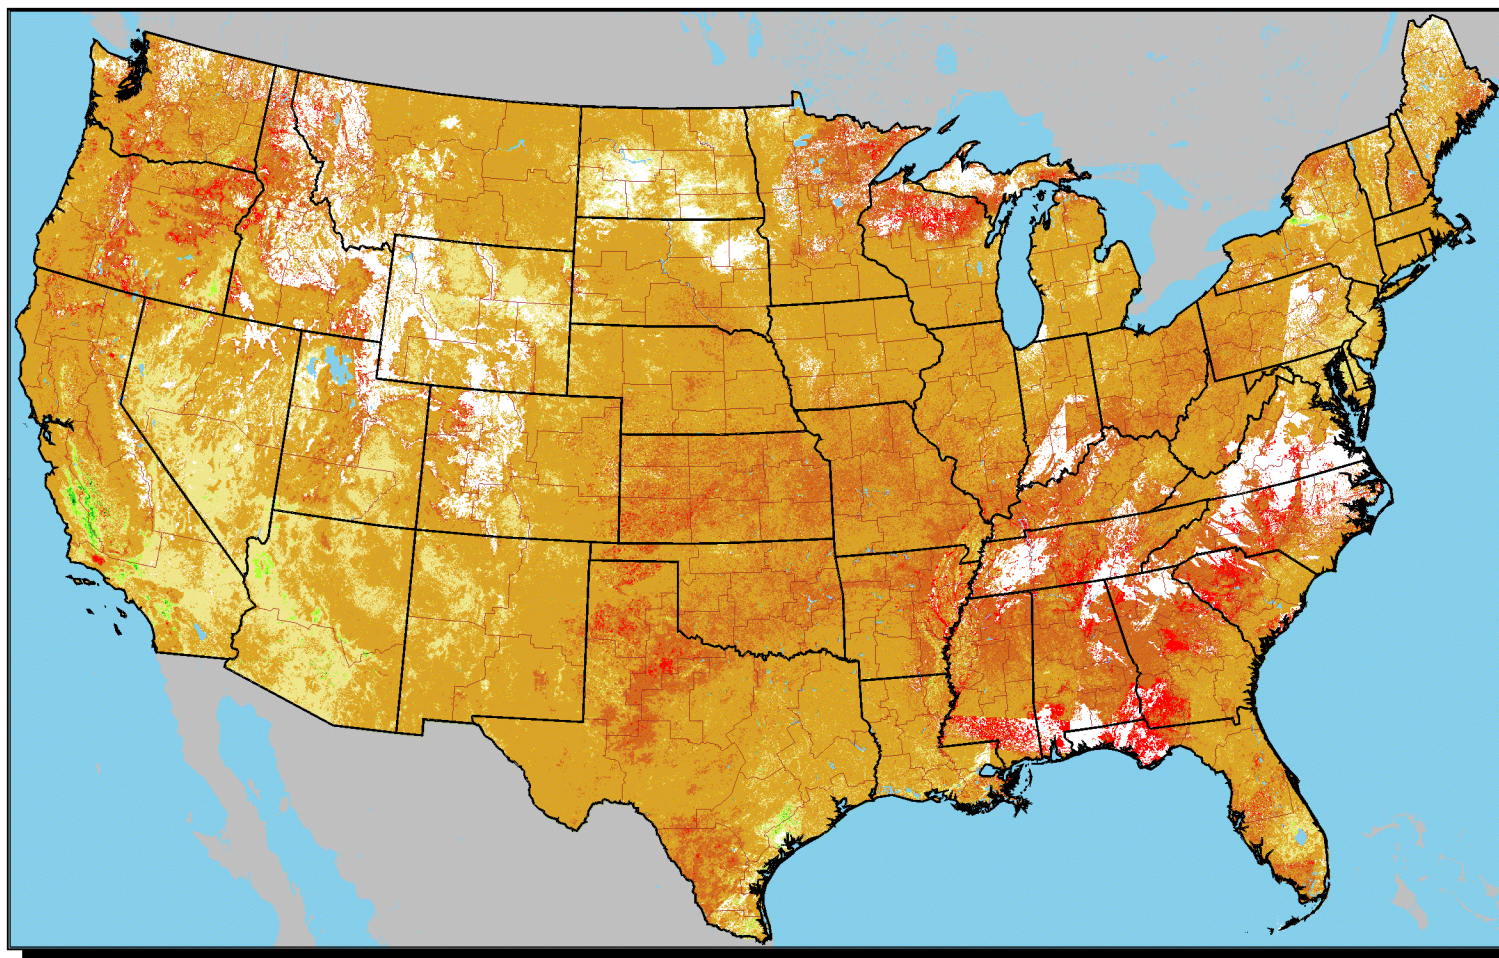

Vegetation Condition Percent Change: 2008 ÷ 2007
Period 15 (4/1 - 4/14)

**No Water Vapor
 Correction Applied**

Percent Change

Agricultural Statistics Districts

1:15,000,000

Original Imagery: NOAA-17 AVHRR
 Resolution: 1 Kilometer
 Composite Imagery: USGS EROS Data Center
 Questions email: hq_rdd_glb@nass.usda.gov

For Additional Images Please See:
<http://www.nass.usda.gov/research>
 To Download Raw Images:
<http://www.nass.usda.gov/research/avhrr/scene-ftp/>