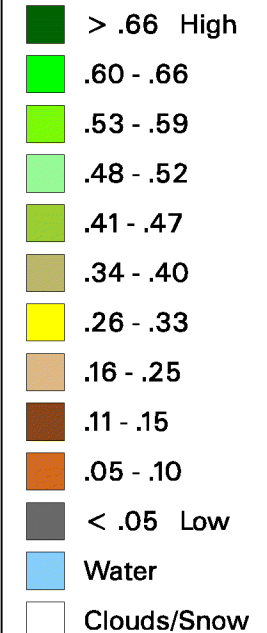

Conterminous U.S. Vegetation Condition - 2008

Period 15 (4/1 - 4/14)

No Water Vapor
Correction Applied

Vegetation Index

Agricultural Statistics Districts

1:15,000,000

Original Imagery: NOAA-17 AVHRR
Resolution: 1 Kilometer
Composite Imagery: USGS EROS Data Center
Questions email: hq_rdd_glb@nass.usda.gov

For Additional Images Please See:
<http://www.nass.usda.gov/research>
To Download Raw Images:
<http://www.nass.usda.gov/research/avhrr/scene-ftp/>

0 100 200 300 400 500 Miles