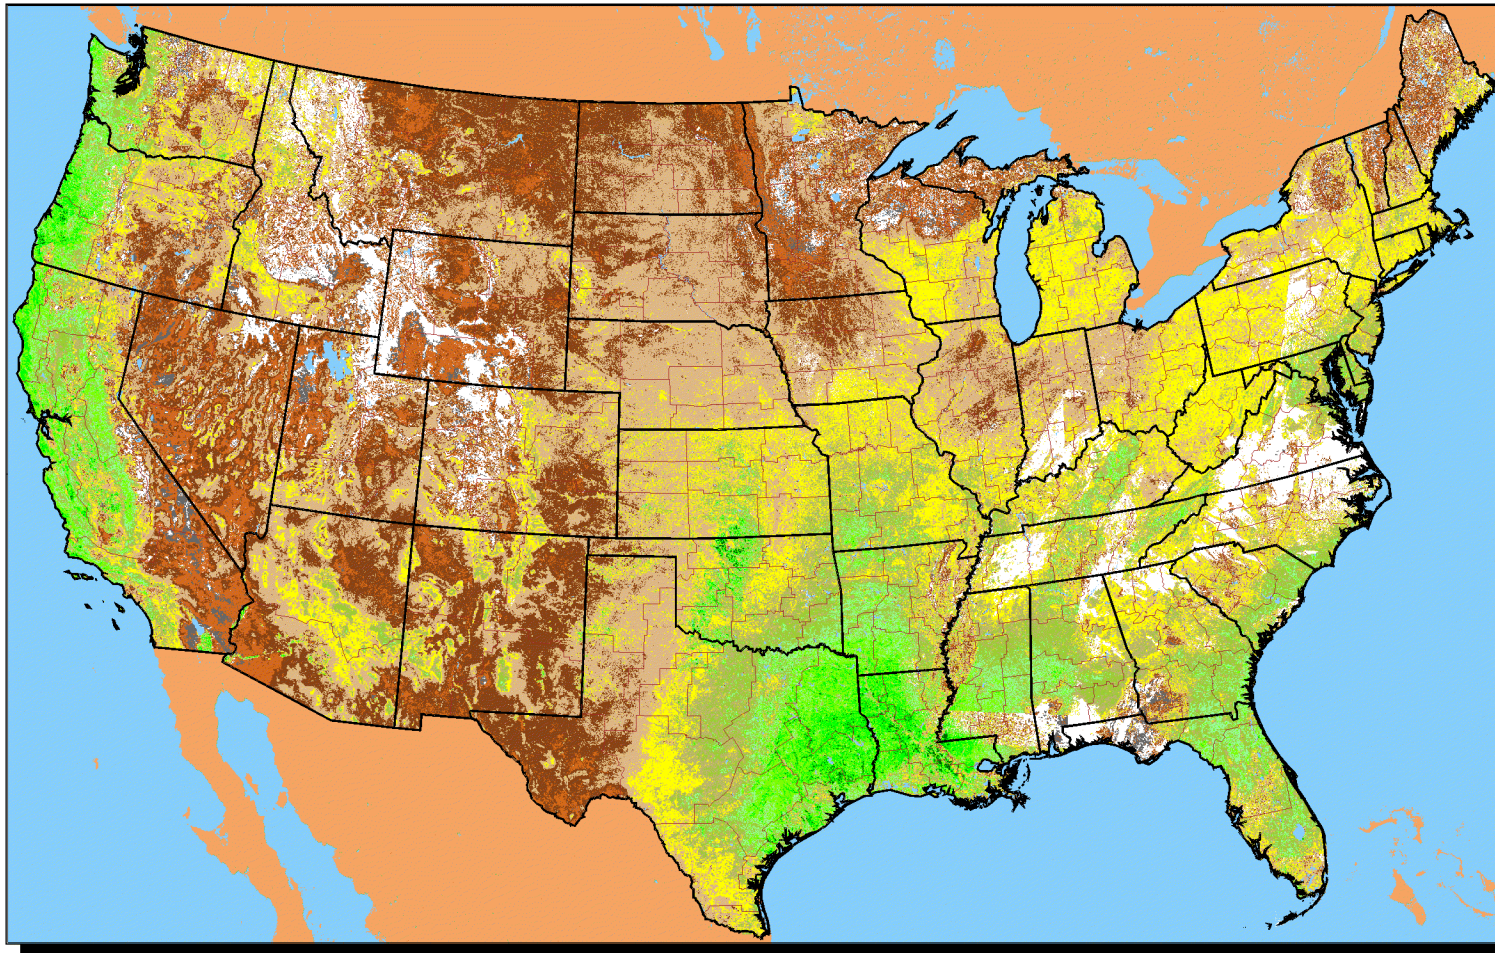

Conterminous U.S. Vegetation Condition - 2008

Period 15 (4/1 - 4/14)

No Water Vapor
Correction Applied

Vegetation Index

Agricultural Statistics Districts

1:15,000,000

Original Imagery: NOAA-17 AVHRR
Resolution: 1 Kilometer
Composite Imagery: USGS EROS Data Center
Questions email: hq_rdd_glb@nass.usda.gov

For Additional Images Please See:
<http://www.nass.usda.gov/research>
To Download Raw Images:
<http://www.nass.usda.gov/research/avhrr/scene-ftp/>

0 100 200 300 400 500 Miles