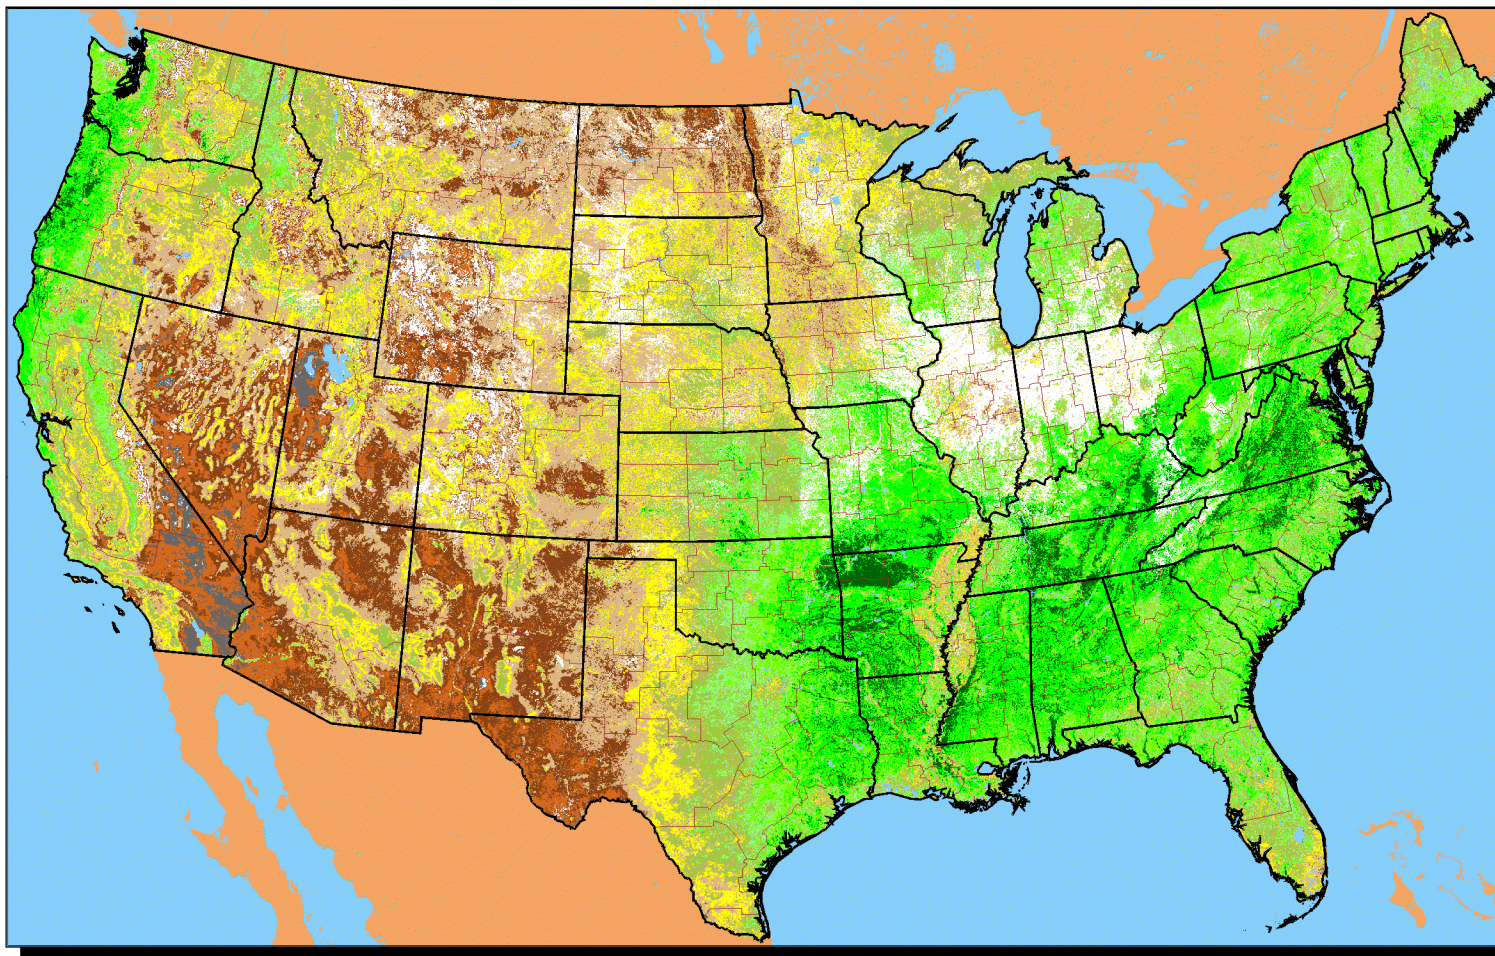

Conterminous U.S. Vegetation Condition - 2008

Period 20 (5/6 - 5/19)

No Water Vapor
Correction Applied

Vegetation Index

Agricultural Statistics Districts

1:15,000,000

Original Imagery: NOAA-17 AVHRR
Resolution: 1 Kilometer
Composite Imagery: USGS EROS Data Center
Questions email: hq_rdd_glb@nass.usda.gov

For Additional Images Please See:
<http://www.nass.usda.gov/research>
To Download Raw Images:
<http://www.nass.usda.gov/research/avhrr/scene-ftp/>

0 100 200 300 400 500 Miles