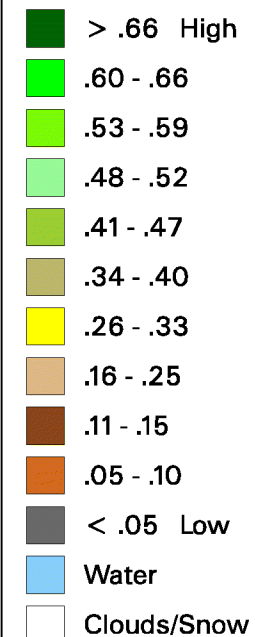

Conterminous U.S. Vegetation Condition - 2008

Period 20 (5/6 - 5/19)

No Water Vapor
Correction Applied

Vegetation Index

Agricultural Statistics Districts

1:15,000,000

Original Imagery: NOAA-17 AVHRR
Resolution: 1 Kilometer
Composite Imagery: USGS EROS Data Center
Questions email: hq_rdd_glb@nass.usda.gov

For Additional Images Please See:
<http://www.nass.usda.gov/research>
To Download Raw Images:
<http://www.nass.usda.gov/research/avhrr/scene-ftp/>

0 100 200 300 400 500 Miles