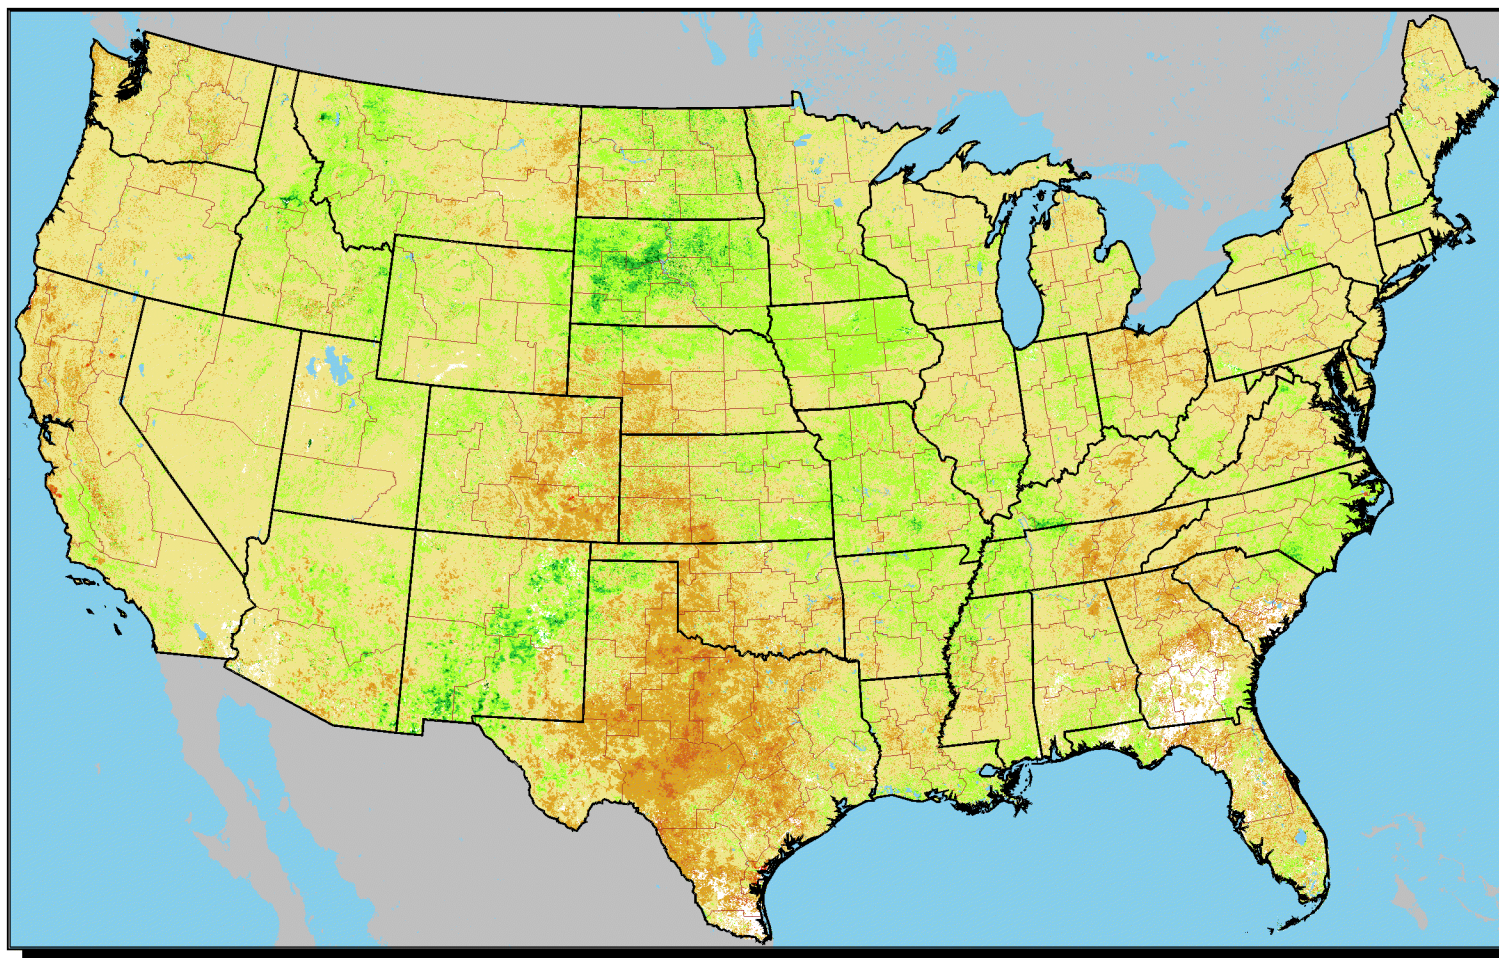

Vegetation Condition Percent Change: 2008 ÷ 2007
Period 34 (8/12 - 8/25)

**No Water Vapor
 Correction Applied**

Percent Change

- < = -25%
- < = -15%
- < = -5%
- +/-
- > = +5%
- > = +15%
- > = +25%
- Clouds/Snow

Agricultural Statistics Districts

1:15,000,000

Original Imagery: NOAA-17 AVHRR
 Resolution: 1 Kilometer
 Composite Imagery: USGS EROS Data Center
 Questions email: hq_rdd_glb@nass.usda.gov

For Additional Images Please See:
<http://www.nass.usda.gov/research>
 To Download Raw Images:
<http://www.nass.usda.gov/research/avhrr/scene-ftp/>