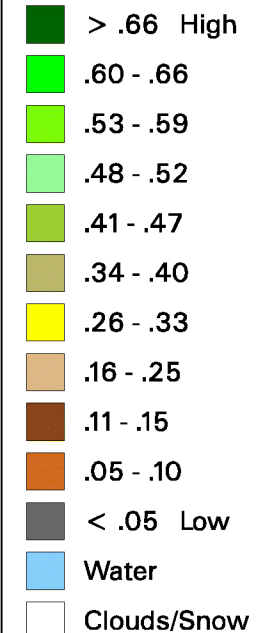

Conterminous U.S. Vegetation Condition - 2008

Period 34 (8/12 - 8/25)

No Water Vapor
Correction Applied

Vegetation Index

Agricultural Statistics Districts

1:15,000,000

Original Imagery: NOAA-17 AVHRR
Resolution: 1 Kilometer
Composite Imagery: USGS EROS Data Center
Questions email: hq_rdd_glb@nass.usda.gov

For Additional Images Please See:
<http://www.nass.usda.gov/research>
To Download Raw Images:
<http://www.nass.usda.gov/research/avhrr/scene-ftp/>

0 100 200 300 400 500 Miles