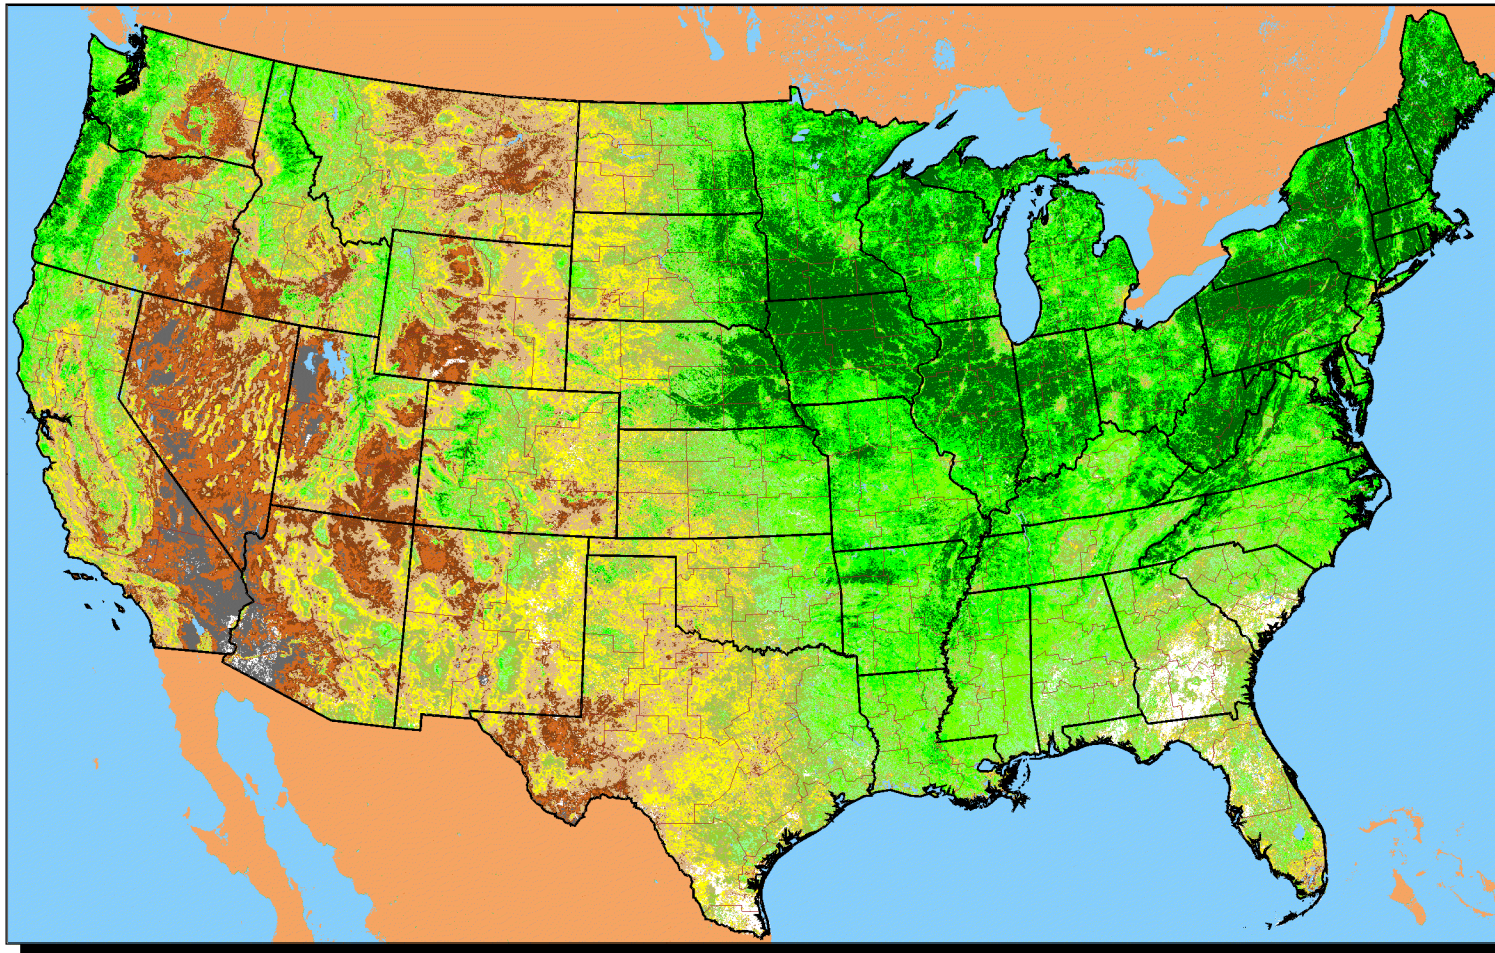

Conterminous U.S. Vegetation Condition - 2008

Period 34 (8/12 - 8/25)

No Water Vapor
Correction Applied

Vegetation Index

Agricultural Statistics Districts

1:15,000,000

Original Imagery: NOAA-17 AVHRR
Resolution: 1 Kilometer
Composite Imagery: USGS EROS Data Center
Questions email: hq_rdd_glb@nass.usda.gov

For Additional Images Please See:
<http://www.nass.usda.gov/research>
To Download Raw Images:
<http://www.nass.usda.gov/research/avhrr/scene-ftp/>

0 100 200 300 400 500 Miles