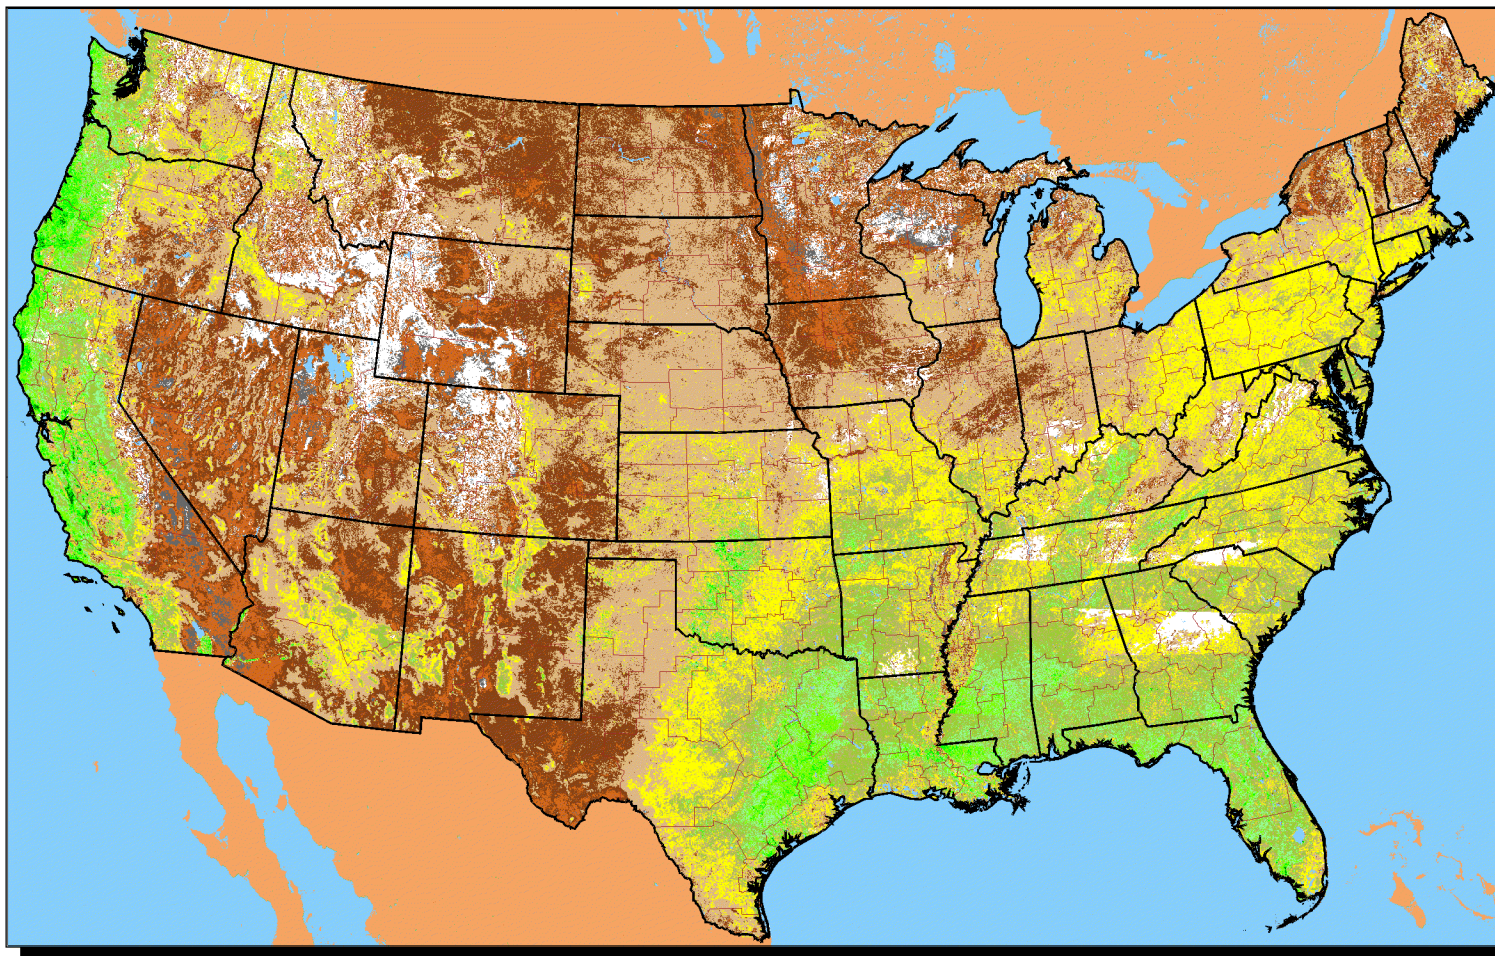

Conterminous U.S. Vegetation Condition - 2008

Period 14 (3/25 - 4/7)

No Water Vapor
Correction Applied

Vegetation Index

Agricultural Statistics Districts

1:15,000,000

Original Imagery: NOAA-17 AVHRR
Resolution: 1 Kilometer
Composite Imagery: USGS EROS Data Center
Questions email: hq_rdd_glb@nass.usda.gov

For Additional Images Please See:
<http://www.nass.usda.gov/research>
To Download Raw Images:
<http://www.nass.usda.gov/research/avhrr/scene-ftp/>

0 100 200 300 400 500 Miles