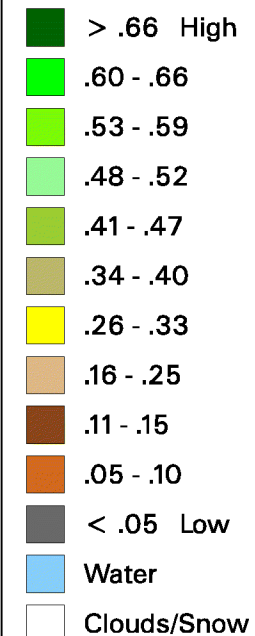

Conterminous U.S. Vegetation Condition - 2008

Period 14 (3/25 - 4/7)

No Water Vapor
Correction Applied

Vegetation Index

Agricultural Statistics Districts

1:15,000,000

Original Imagery: NOAA-17 AVHRR
Resolution: 1 Kilometer
Composite Imagery: USGS EROS Data Center
Questions email: hq_rdd_glb@nass.usda.gov

For Additional Images Please See:
<http://www.nass.usda.gov/research>
To Download Raw Images:
<http://www.nass.usda.gov/research/avhrr/scene-ftp/>

0 100 200 300 400 500 Miles