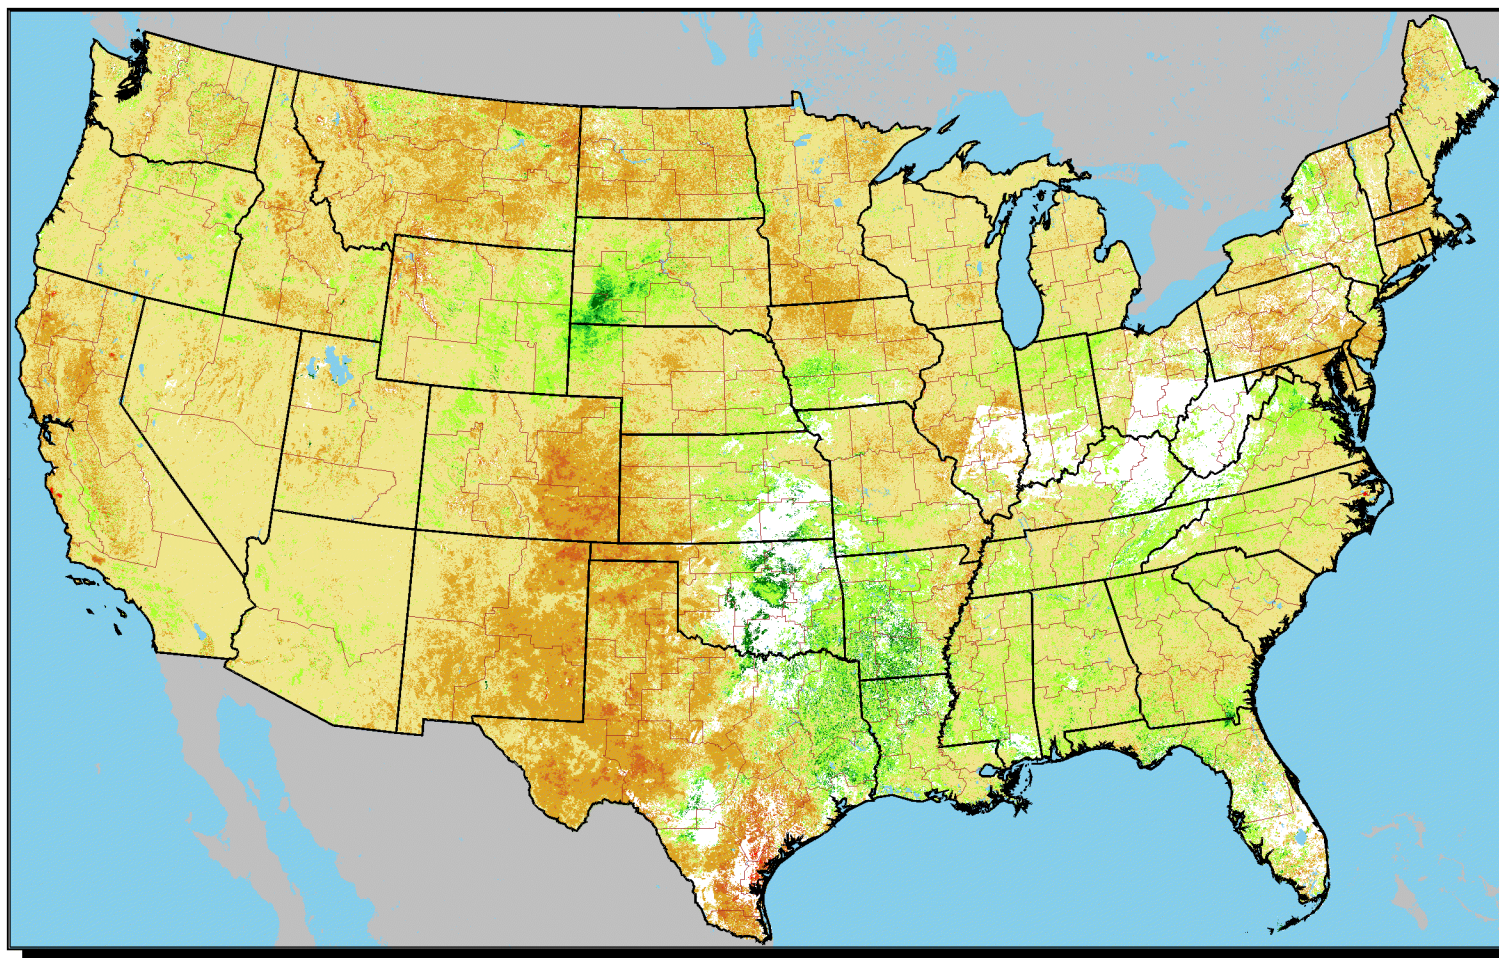

Vegetation Condition Percent Change: 2008 ÷ 2007
Period 27 (6/24 - 7/7)

**No Water Vapor
 Correction Applied**

Percent Change

- <= -25%
- <= -15%
- <= -5%
- +/-
- >= +5%
- >= +15%
- >= +25%
- Clouds/Snow

Agricultural Statistics Districts

1:15,000,000

Original Imagery: NOAA-17 AVHRR
 Resolution: 1 Kilometer
 Composite Imagery: USGS EROS Data Center
 Questions email: hq_rdd_glb@nass.usda.gov

For Additional Images Please See:
<http://www.nass.usda.gov/research>
 To Download Raw Images:
<http://www.nass.usda.gov/research/avhrr/scene-ftp/>

0 100 200 300 400 500 Miles