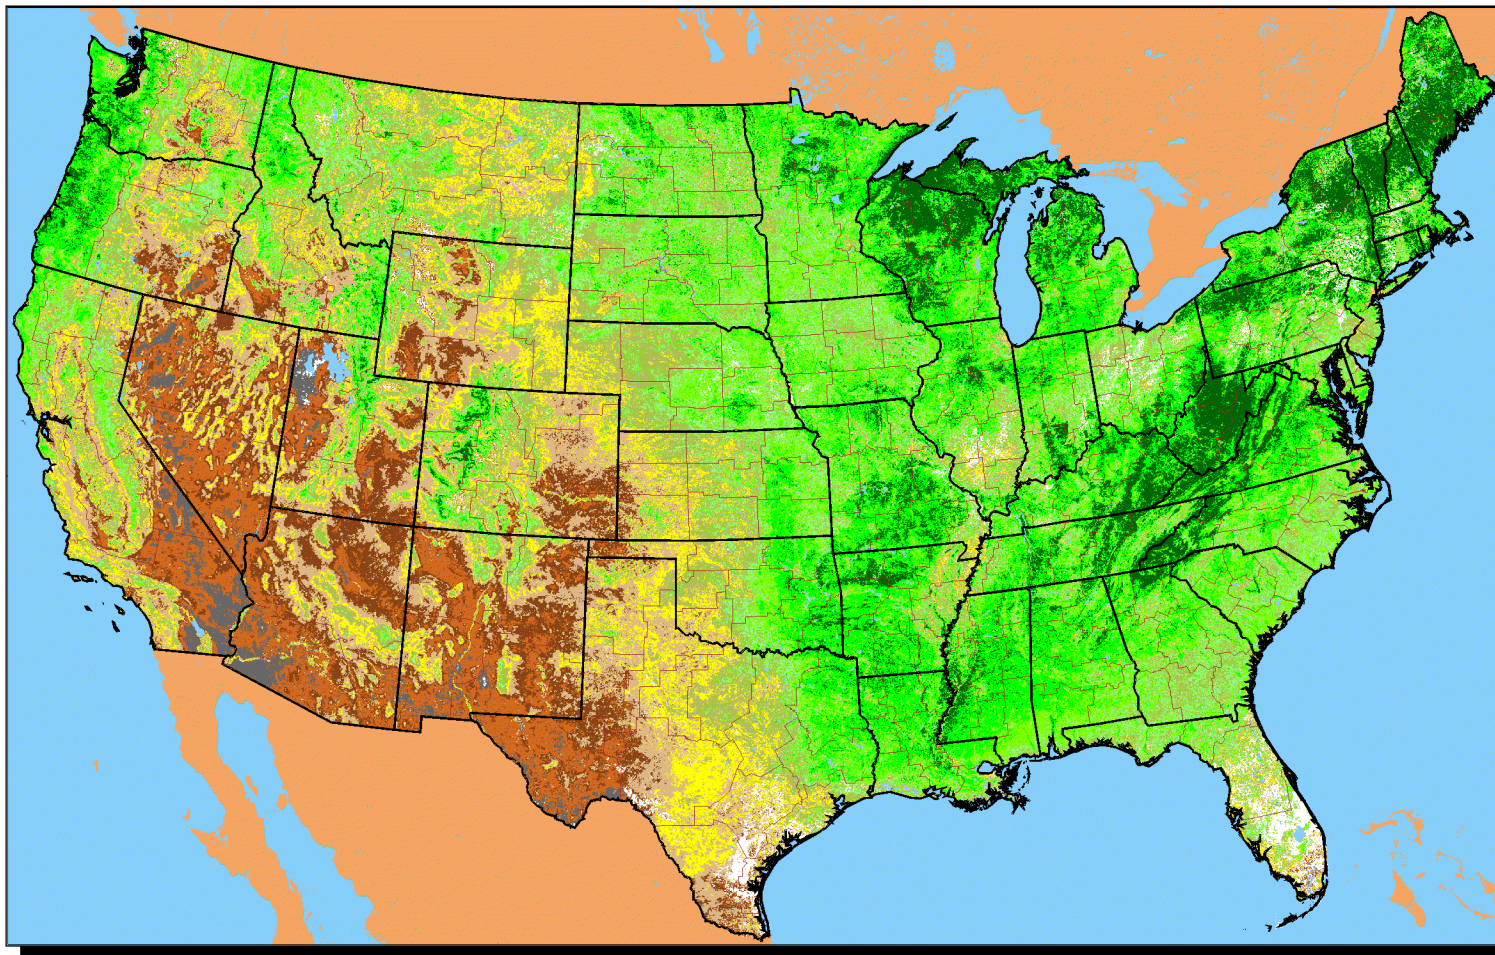

Conterminous U.S. Vegetation Condition - 2008

Period 27 (6/24 - 7/7)

No Water Vapor
Correction Applied

Vegetation Index

Agricultural Statistics Districts

1:15,000,000

Original Imagery: NOAA-17 AVHRR
Resolution: 1 Kilometer
Composite Imagery: USGS EROS Data Center
Questions email: hq_rdd_glb@nass.usda.gov

For Additional Images Please See:
<http://www.nass.usda.gov/research>
To Download Raw Images:
<http://www.nass.usda.gov/research/avhrr/scene-ftp/>