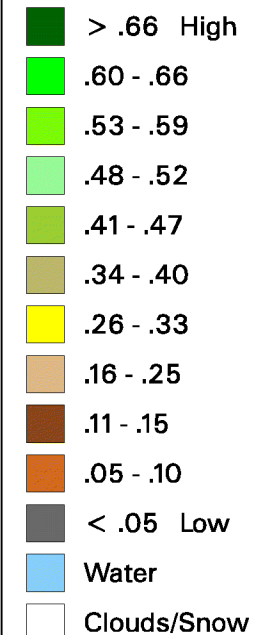

Conterminous U.S. Vegetation Condition - 2008

Period 27 (6/24 - 7/7)

No Water Vapor
Correction Applied

Vegetation Index

Agricultural Statistics Districts

1:15,000,000

Original Imagery: NOAA-17 AVHRR
Resolution: 1 Kilometer
Composite Imagery: USGS EROS Data Center
Questions email: hq_rdd_glb@nass.usda.gov