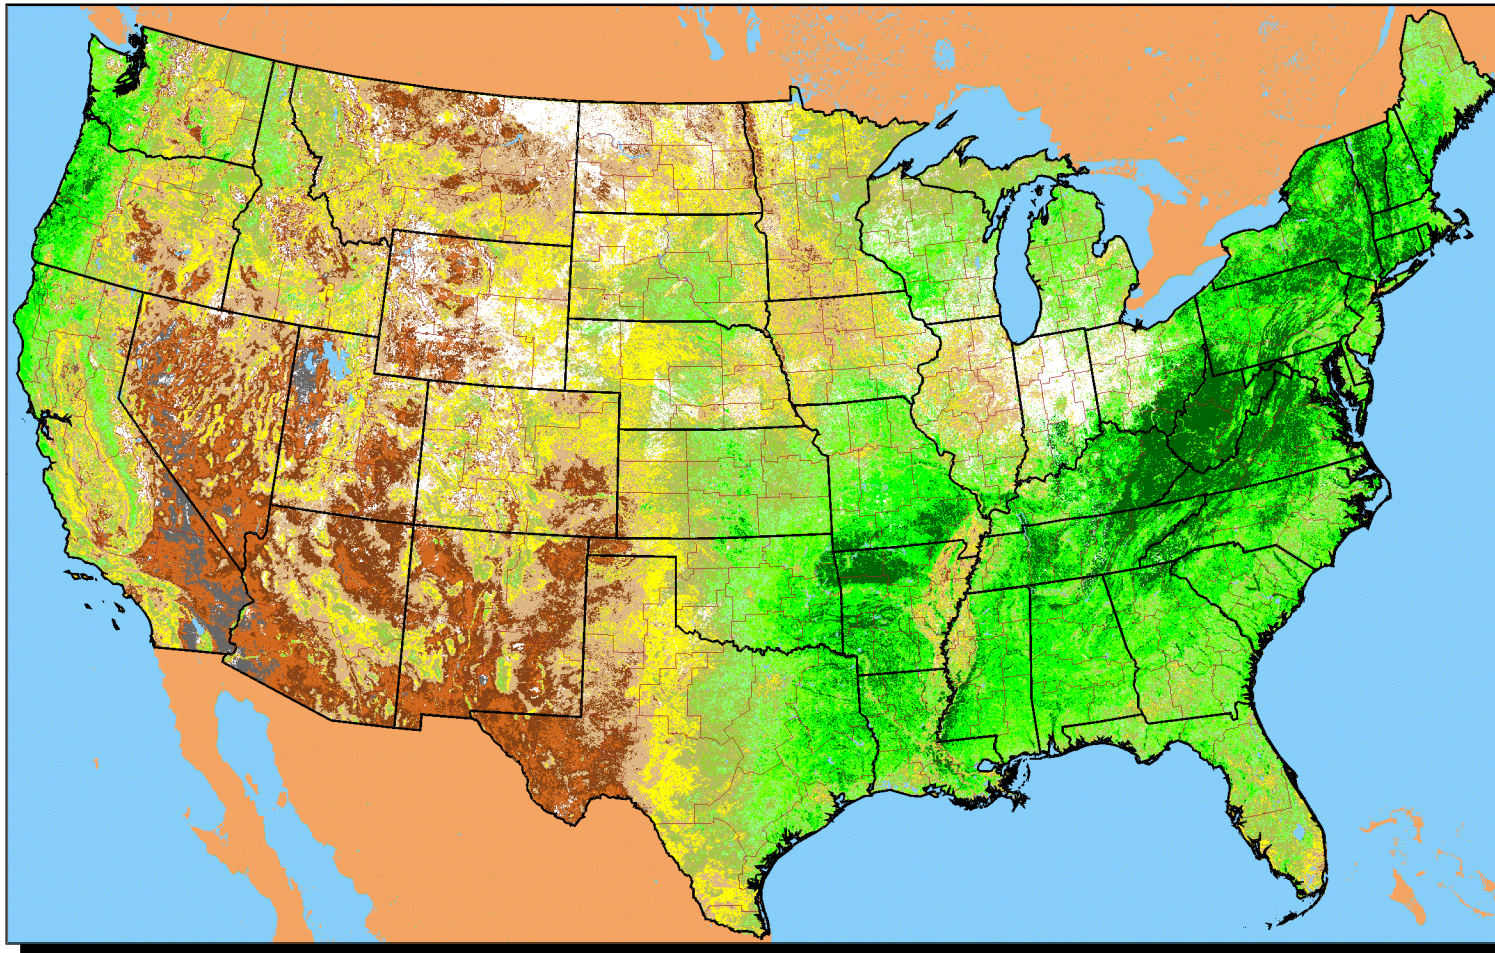

Conterminous U.S. Vegetation Condition - 2008

Period 21 (5/13 - 5/26)

No Water Vapor Correction Applied

Vegetation Index

Agricultural Statistics Districts

1:15,000,000

Original Imagery: NOAA-17 AVHRR
Resolution: 1 Kilometer
Composite Imagery: USGS EROS Data Center
Questions email: hq_rdd_glb@nass.usda.gov

For Additional Images Please See:
<http://www.nass.usda.gov/research>
To Download Raw Images:
<http://www.nass.usda.gov/research/avhrr/scene-ftp/>

0 100 200 300 400 500 Miles