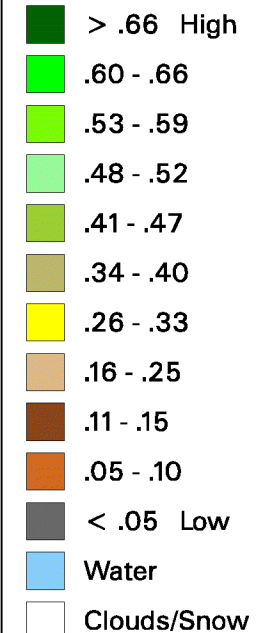

Conterminous U.S. Vegetation Condition - 2008

Period 21 (5/13 - 5/26)

No Water Vapor Correction Applied

Vegetation Index

Agricultural Statistics Districts

1:15,000,000

Original Imagery: NOAA-17 AVHRR
Resolution: 1 Kilometer
Composite Imagery: USGS EROS Data Center
Questions email: hq_rdd_glb@nass.usda.gov

For Additional Images Please See:
<http://www.nass.usda.gov/research>
To Download Raw Images:
<http://www.nass.usda.gov/research/avhrr/scene-ftp/>

0 100 200 300 400 500 Miles