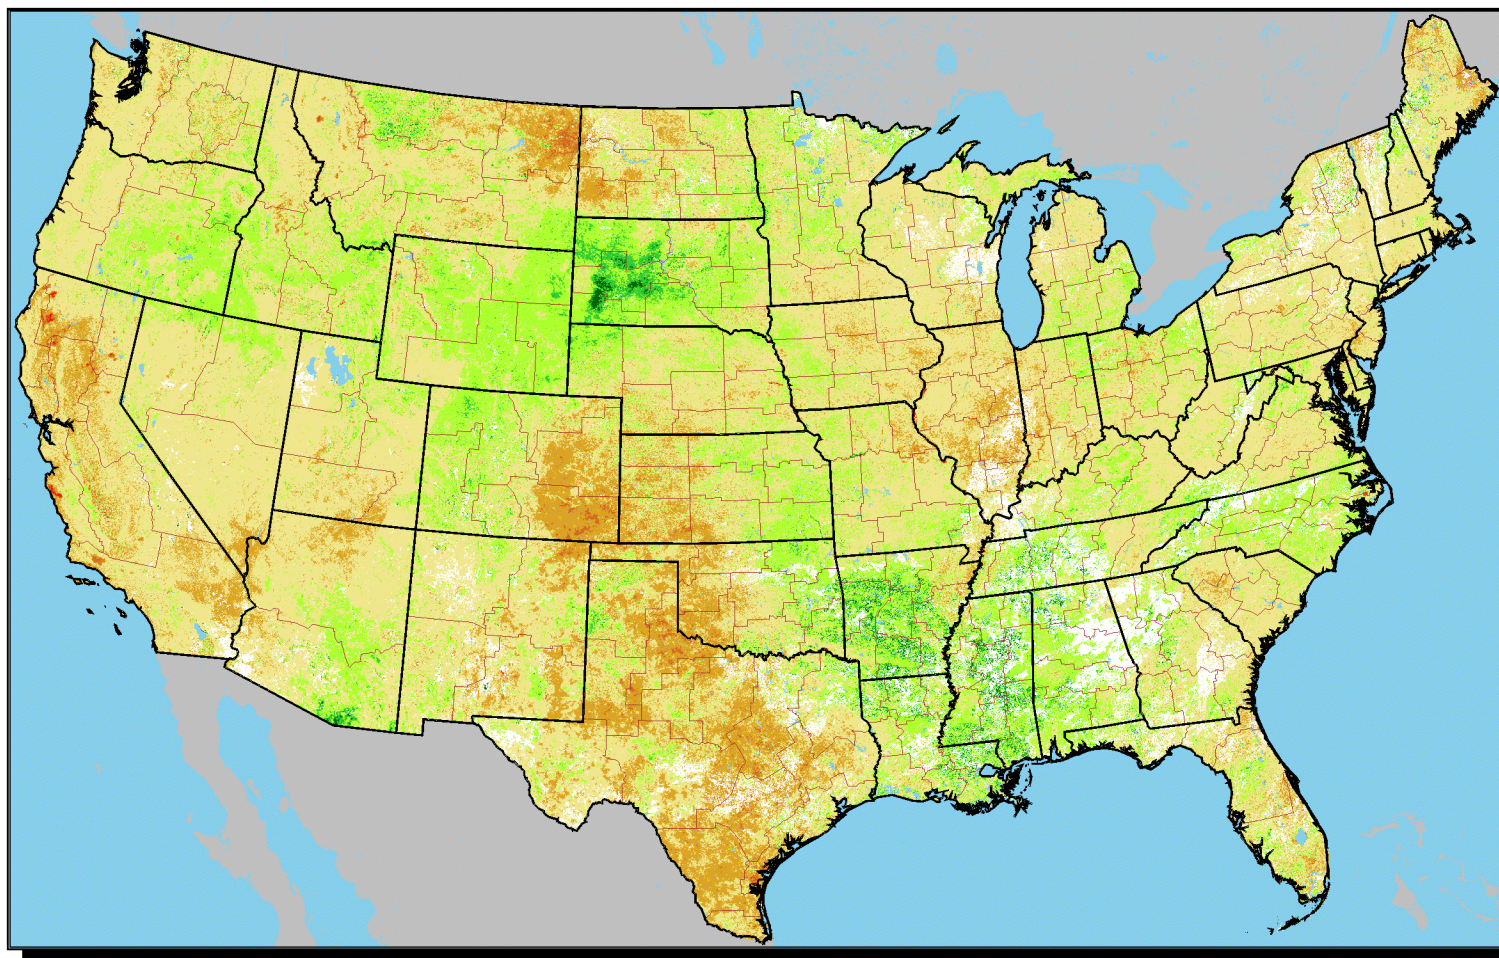

Vegetation Condition Percent Change: 2008 ÷ 2007
Period 29 (7/8 - 7/21)

**No Water Vapor
 Correction Applied**

Percent Change

- < = -25%
- < = -15%
- < = -5%
- +/-
- > = +5%
- > = +15%
- > = +25%
- Clouds/Snow

Agricultural Statistics Districts

1:15,000,000

Original Imagery: NOAA-17 AVHRR
 Resolution: 1 Kilometer
 Composite Imagery: USGS EROS Data Center
 Questions email: hq_rdd_glb@nass.usda.gov

For Additional Images Please See:
<http://www.nass.usda.gov/research>
 To Download Raw Images:
<http://www.nass.usda.gov/research/avhrr/scene-ftp/>

0 100 200 300 400 500 Miles