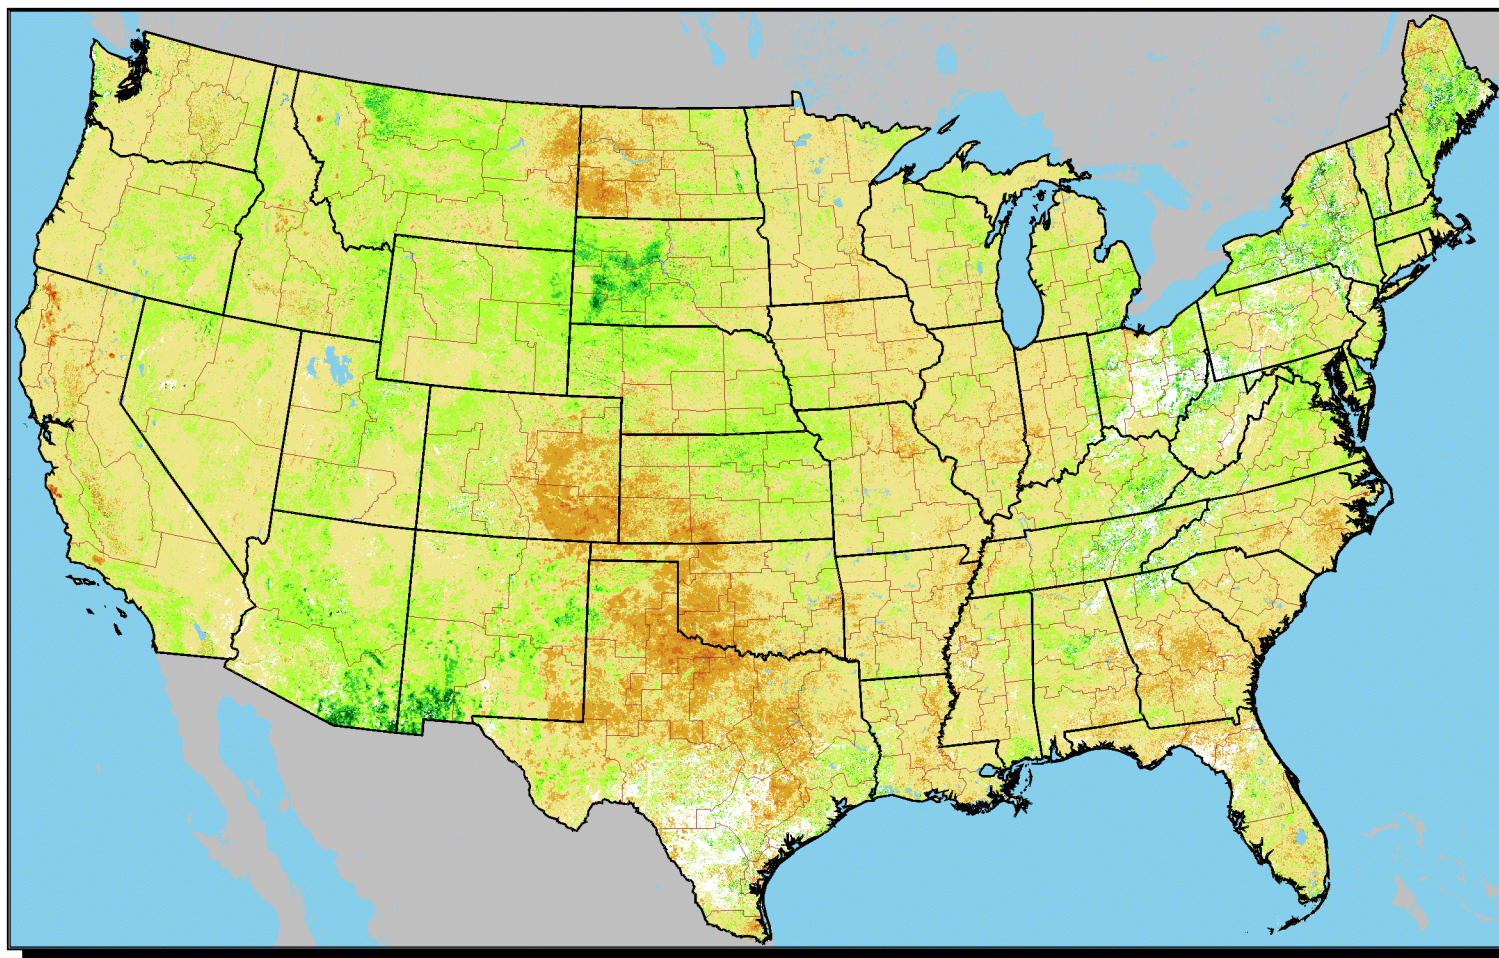

Vegetation Condition Percent Change: 2008 ÷ 2007
Period 31 (7/22 - 8/4)

**No Water Vapor
 Correction Applied**

Percent Change

- <= -25%
- <= -15%
- <= -5%
- +/-
- >= +5%
- >= +15%
- >= +25%
- Clouds/Snow

Agricultural Statistics Districts

1:15,000,000

Original Imagery: NOAA-17 AVHRR
 Resolution: 1 Kilometer
 Composite Imagery: USGS EROS Data Center
 Questions email: hq_rdd_glb@nass.usda.gov

For Additional Images Please See:
<http://www.nass.usda.gov/research>
 To Download Raw Images:
<http://www.nass.usda.gov/research/avhrr/scene-ftp/>

0 100 200 300 400 500 Miles