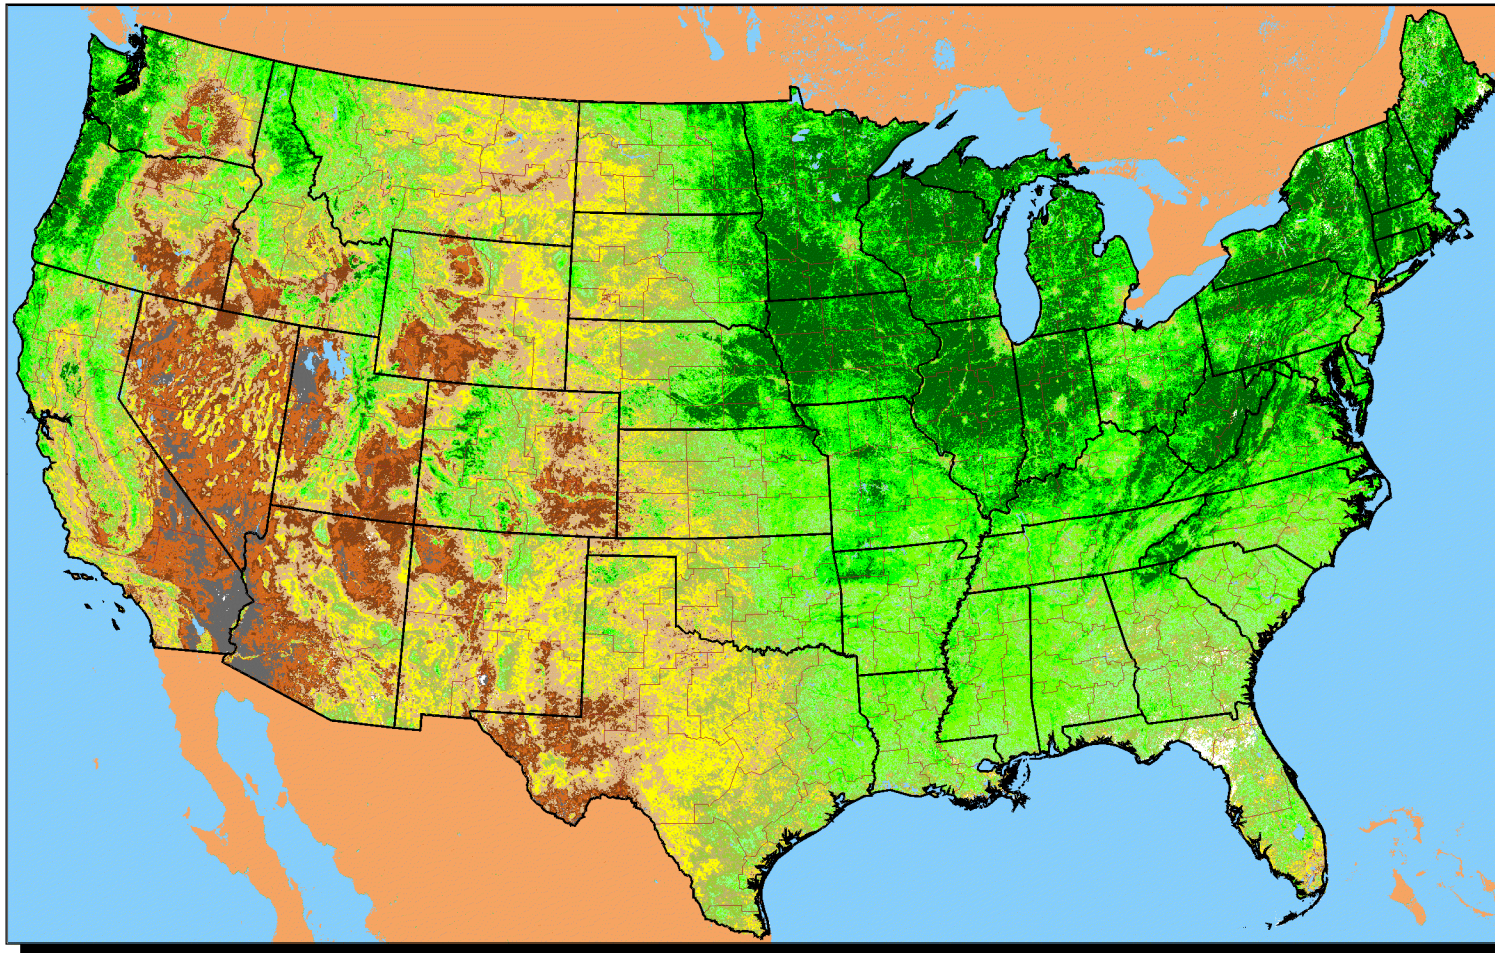

Conterminous U.S. Vegetation Condition - 2008

Period 31 (7/22 - 8/4)

No Water Vapor Correction Applied

Vegetation Index

Agricultural Statistics Districts

1:15,000,000

Original Imagery: NOAA-17 AVHRR
Resolution: 1 Kilometer
Composite Imagery: USGS EROS Data Center
Questions email: hq_rdd_glb@nass.usda.gov

For Additional Images Please See:
<http://www.nass.usda.gov/research>
To Download Raw Images:
<http://www.nass.usda.gov/research/avhrr/scene-ftp/>