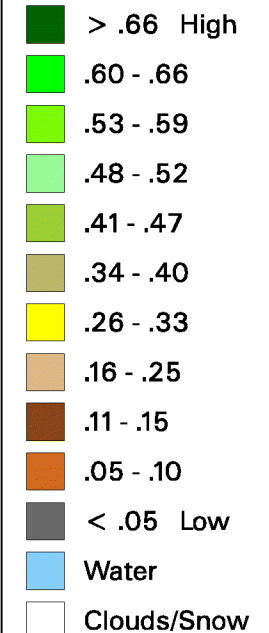

Conterminous U.S. Vegetation Condition - 2008

Period 31 (7/22 - 8/4)

No Water Vapor Correction Applied

Vegetation Index

Agricultural Statistics Districts

1:15,000,000

Original Imagery: NOAA-17 AVHRR
Resolution: 1 Kilometer
Composite Imagery: USGS EROS Data Center
Questions email: hq_rdd_glb@nass.usda.gov

For Additional Images Please See:
<http://www.nass.usda.gov/research>
To Download Raw Images:
<http://www.nass.usda.gov/research/avhrr/scene-ftp/>