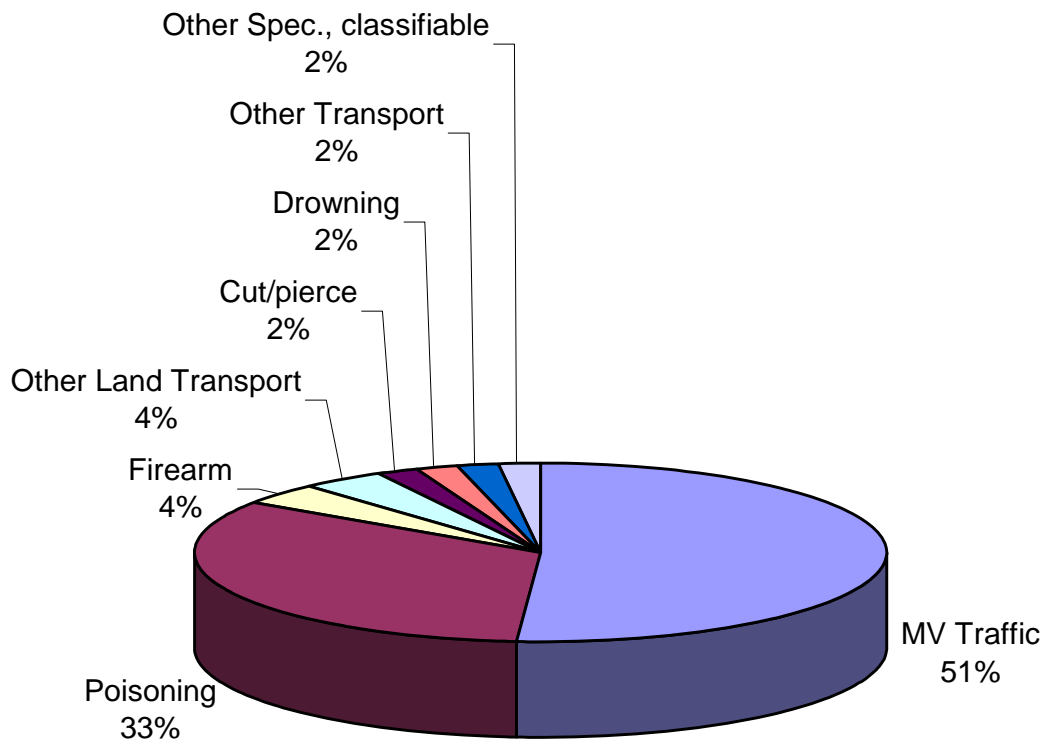

## Leading Causes of Unintentional Death, 2004

Washington State  
American Indian/Alaska Native v. All Races  
Ages 1-44, Both Sexes

---

**Figure 1. American Indian/Alaska Native.**

**Figure 2. All Races.**