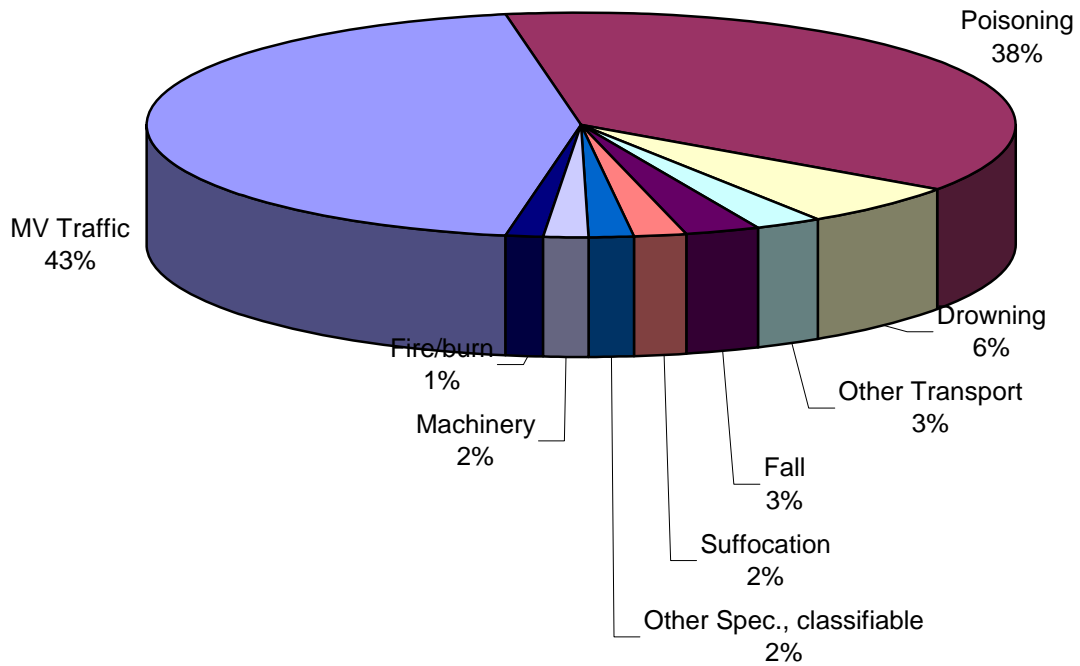

## Leading Causes of Unintentional Death, 2004

Washington State  
American Indian/Alaska Native v. All Races  
Ages 1-44, Both Sexes

---

**Figure 1. American Indian/Alaska Native.**

**Figure 2. All Races.**