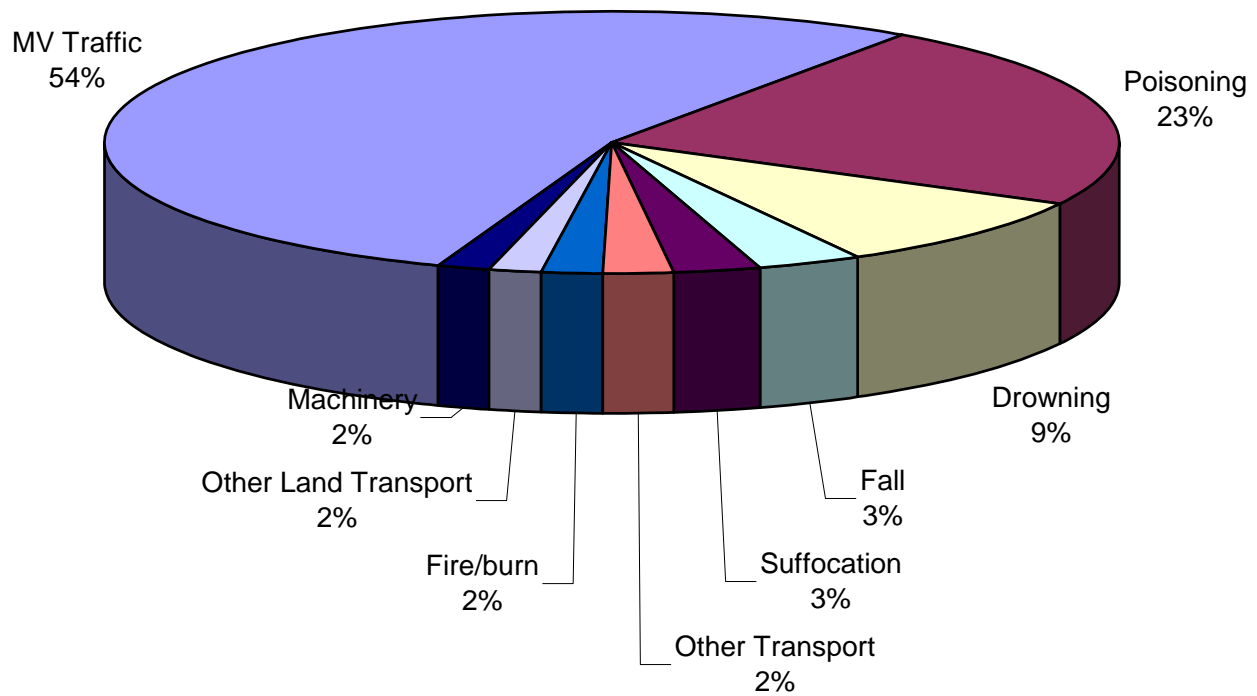

Leading Causes of Unintentional Death, 2004
Oregon State
American Indian/Alaska Native vs. All Races
Ages 1-44, Both Sexes

Figure 1. American Indian/Alaska Native.

Figure 2. All Races.