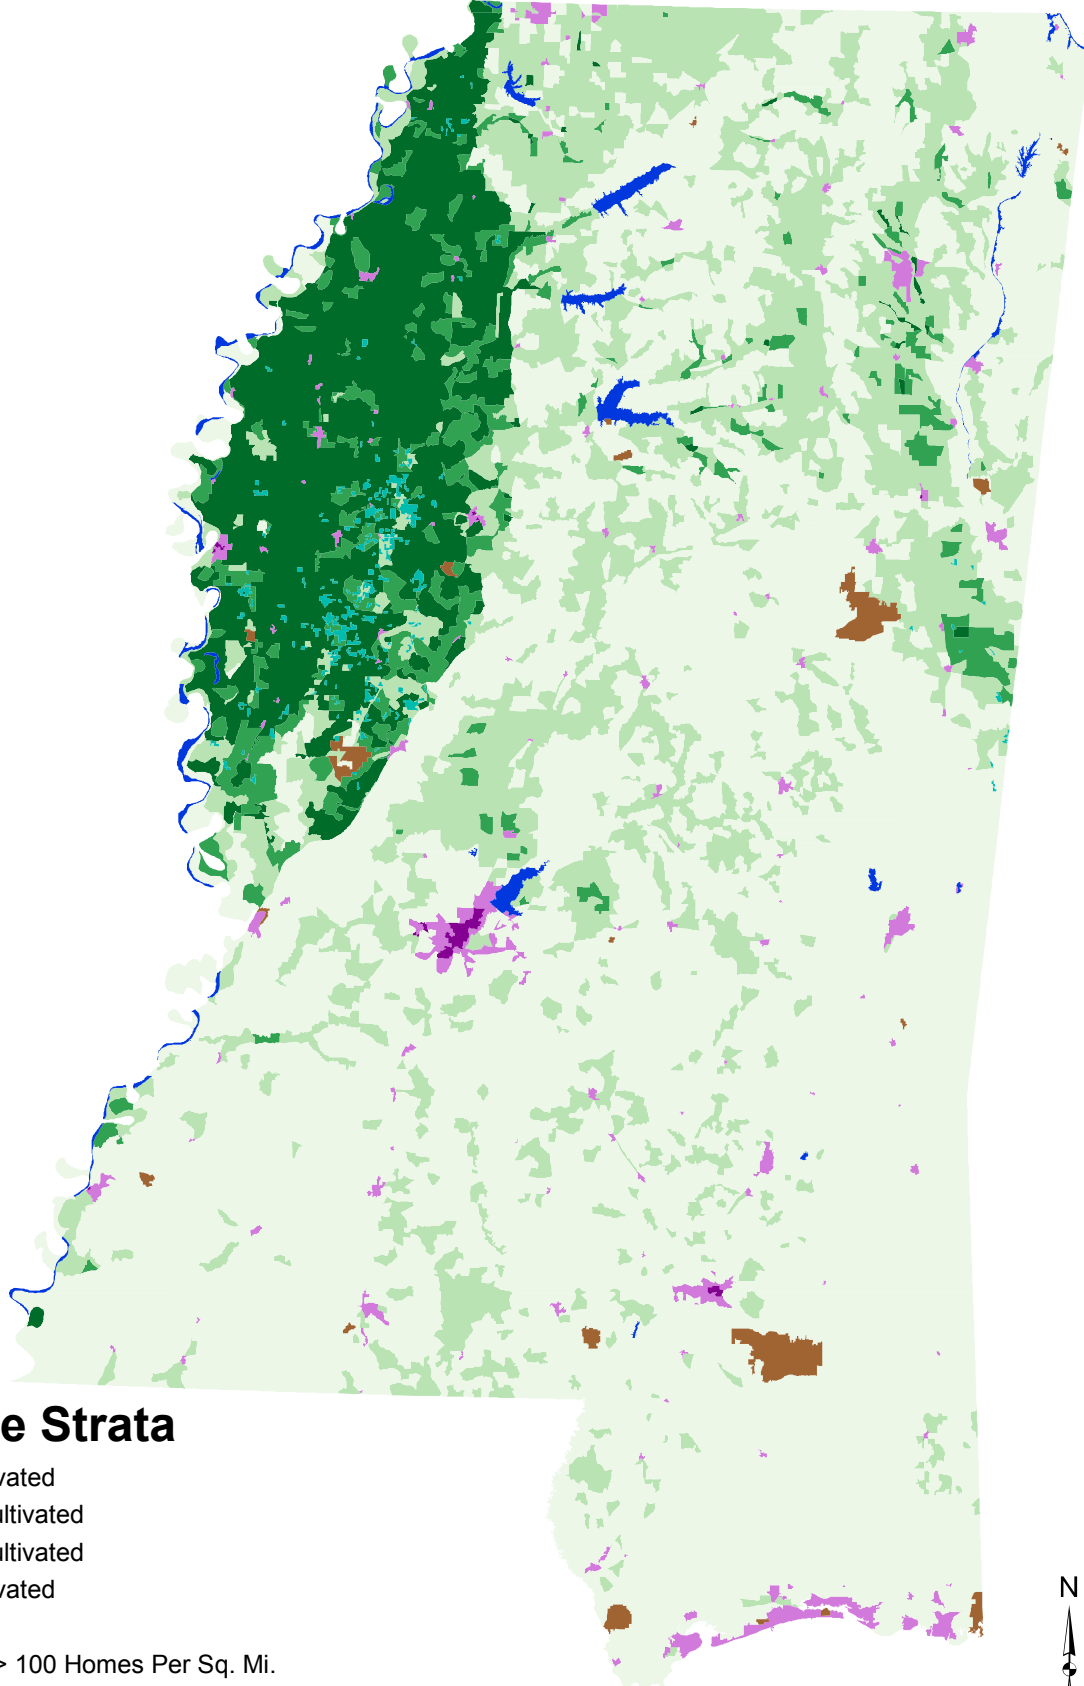

Stratification of Mississippi 2005

Land Use Strata

- > 75% Cultivated
- 51 - 75% Cultivated
- 15 - 50% Cultivated
- < 15% Cultivated
- Catfish
- Agri-Urban > 100 Homes Per Sq. Mi.
- Commercial/Dense Urban > 100 Homes Per Sq. Mi.
- Non-Agriculture
- Water

Projection: NAD 1983, UTM Zone 16