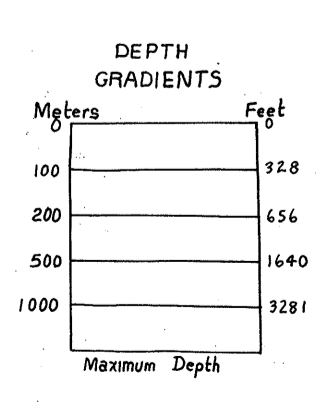

1°00'
43°00'

42° 30'
124° 00'

SYMBOLS
 + LIGHT
 ○ LOW WATER
 ● REF OR LEDG
 * ROCK

CORRECTED METERS

PORT ORFORD OR

PORT ORFORD, OR.
 #67 #93

PRELIMINARY
 COPY
 CONTOURS IN CORRECTED METERS

DRAWING NUMBER
93
 Port Orford, OR

DRAWING NUMBER
1:100,000

DRAWING NUMBER

DRAWING NUMBER

DRAWING NUMBER