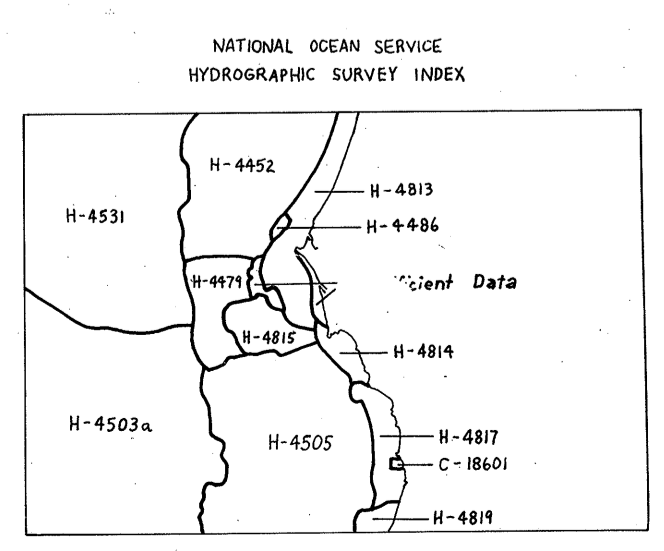

1°00'
43°00'

42° 30'
124° 00'

SYMBOLS
 + LIGHT
 ○ LOW WATER
 ● REF OR LEDG
 * ROCK

CORRECTED METERS

PORT ORFORD OR

PORT ORFORD, OR.
 #67 #93

PRELIMINARY
 COPY
 CONTOURS IN CORRECTED METERS

DRAWING NUMBER
93
 Port Orford, OR

DRAWING NUMBER
1:100,000

DRAWING NUMBER

DRAWING NUMBER

DRAWING NUMBER