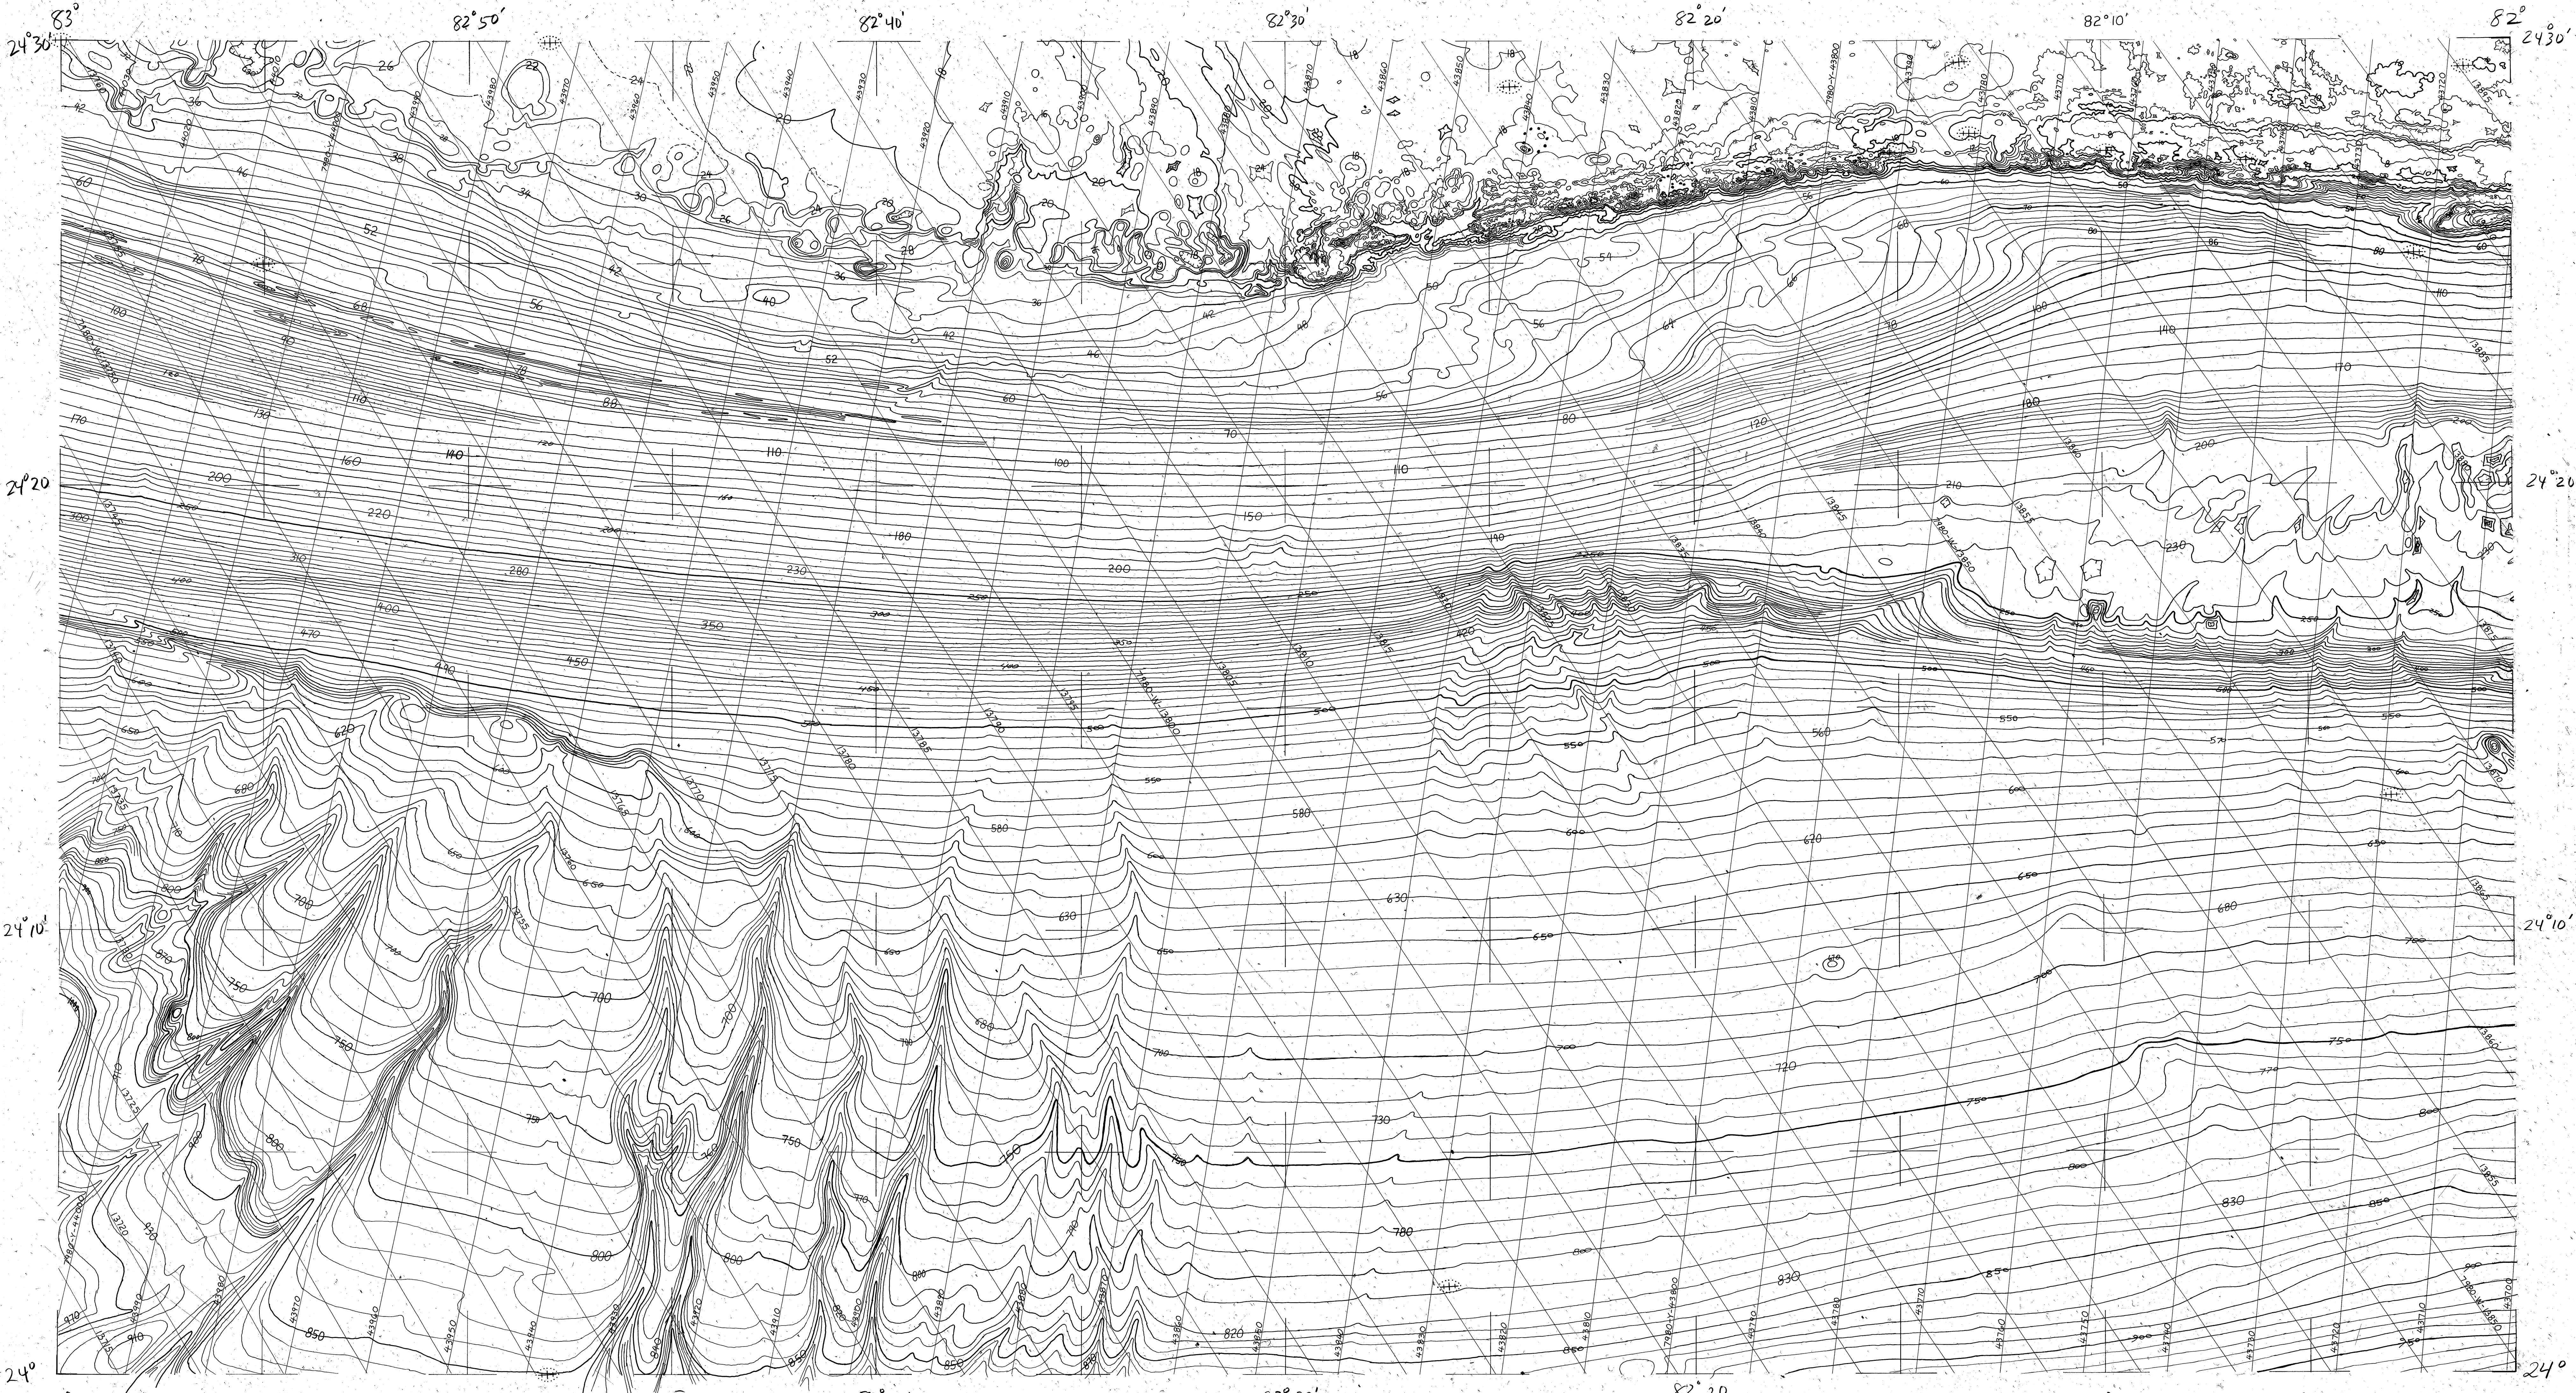

DRAWING NUMBER
1:100,000

DRAWING NUMBER
L-189

DRAWING NUMBER
L-189
Agassiz Valleys, F.L.

NUMBER

CORRECTED METERS
 AGASSIZ VALLEYS
 SCALE 1:100,000
 L-189