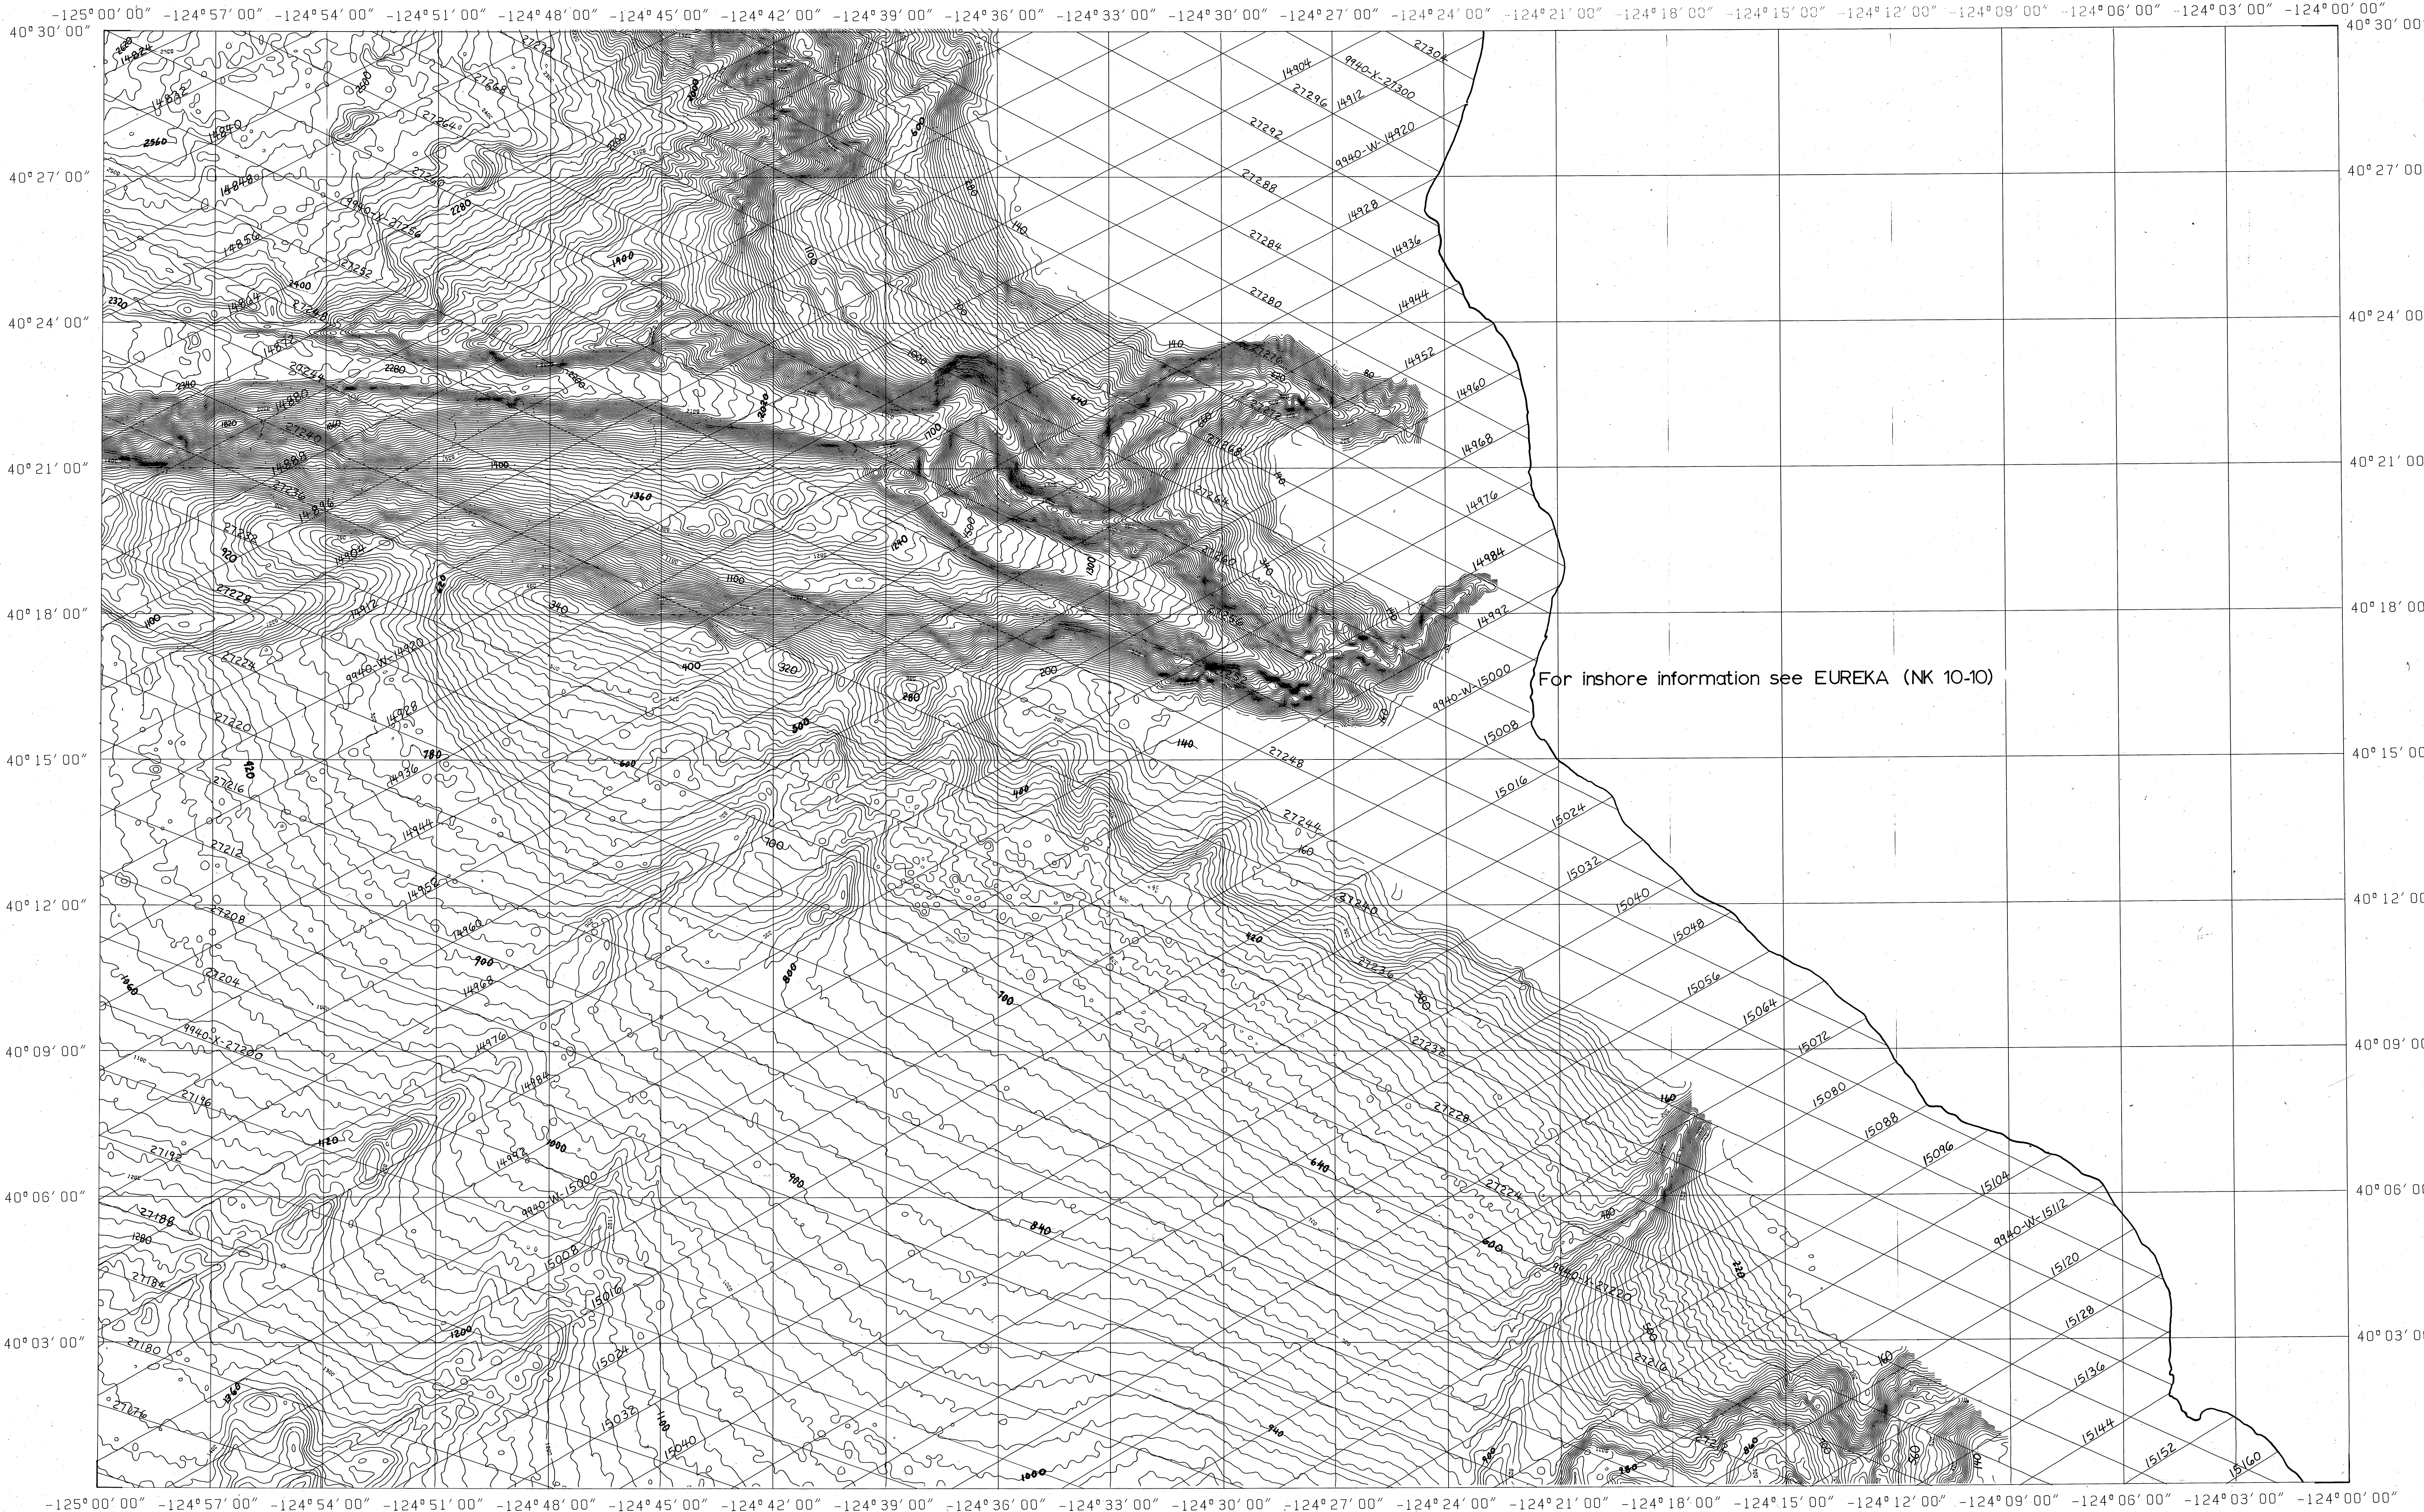

DRAWING NUMBER

DRAWING NUMBER

DRAWING NUMBER  
1:100,000

DRAWING NUMBER  
LM-44  
Cape Mendocino, CA

DRAWING NUMBER

For inshore information see EUREKA (NK 10-10)

CAPE MENDOCINO N400124W  
 SCALE: 1:100,000  
 NOS MULTIBEAM SURVEYS  
 Contours in corrected meters LM44