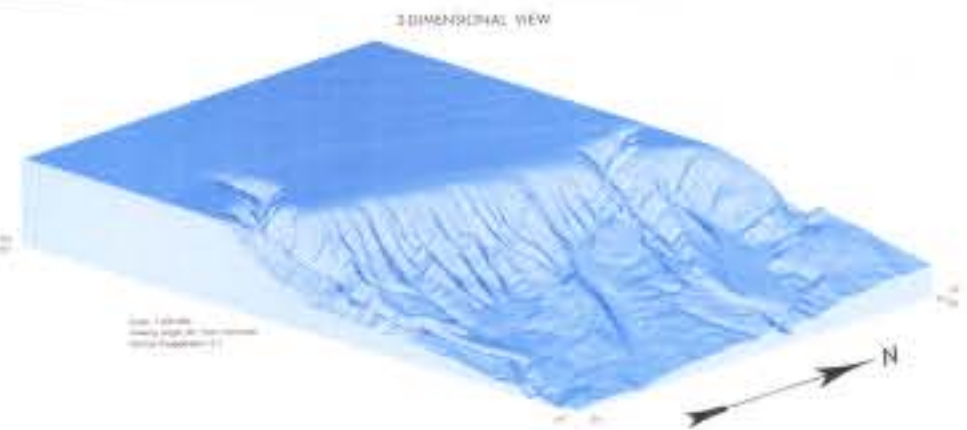

Published at Washington, D.C.
U.S. DEPARTMENT OF COMMERCE
NATIONAL OCEANIC AND ATMOSPHERIC ADMINISTRATION
NATIONAL OCEAN SERVICE
1991

DATUM: MEAN LOWER LOW WATER

SCALE 1:50,000

NORFOLK CANYON
(N370074W)
BATHYMETRIC MAP 1M158