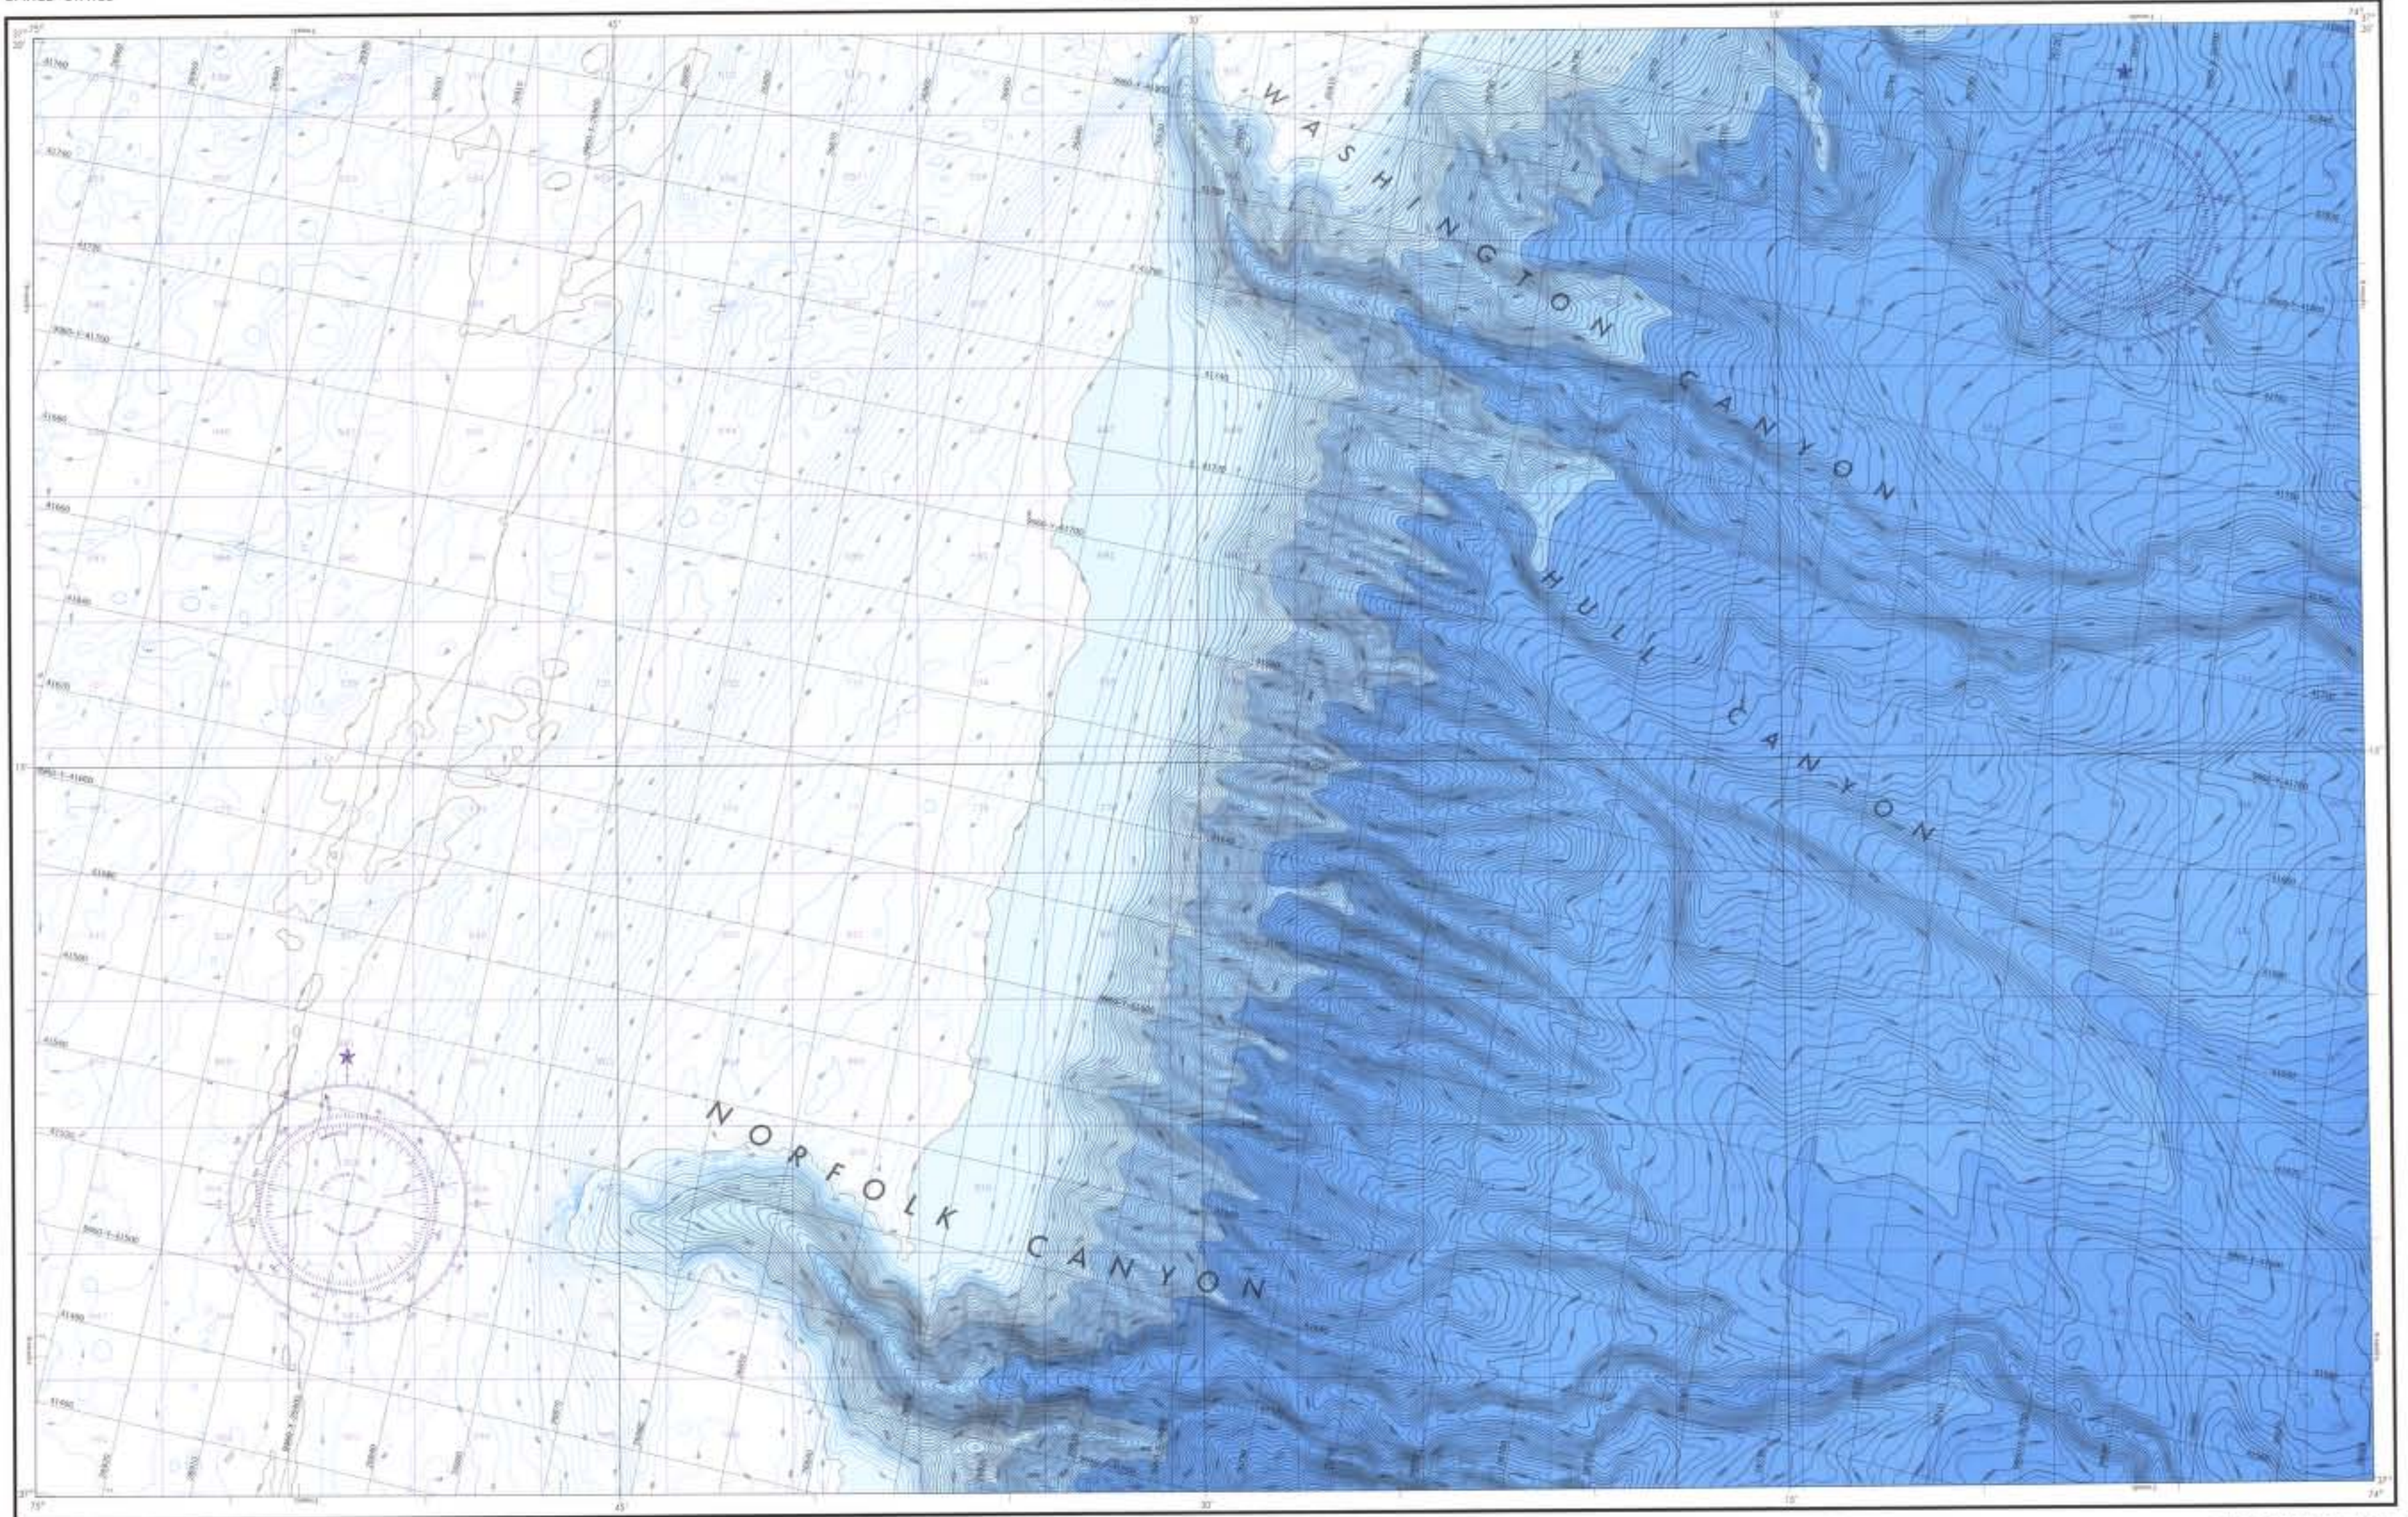

UNITED STATES

BATHYMETRIC MAP

ATLANTIC OCEAN
NORFOLK CANYON