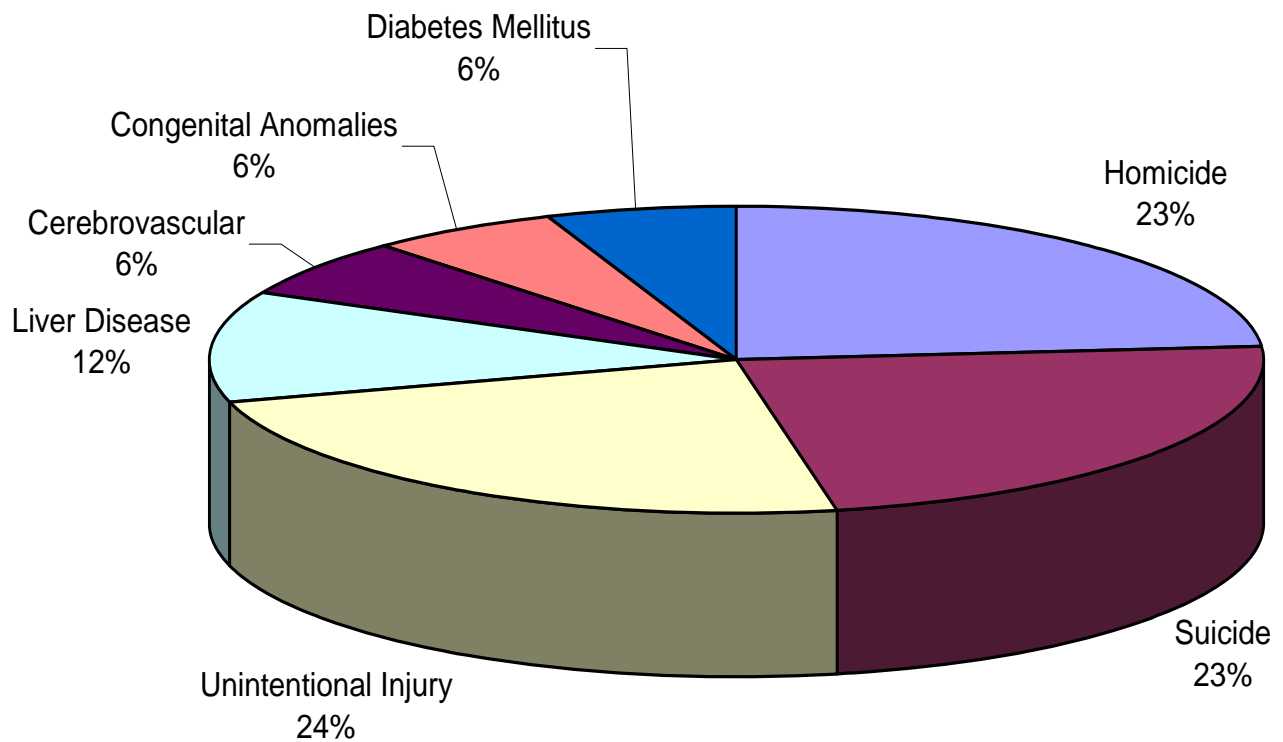

Leading Causes of Unintentional Death, 2004

Idaho State
American Indian/Alaska Native vs. All Races
Ages 1-44, Both Sexes

Figure 1. American Indian/Alaska Native.

Figure 2. Idaho, All Races.

Reference:
WISQARS.CDC. <http://www.cdc.gov/ncipc/wisqars/>