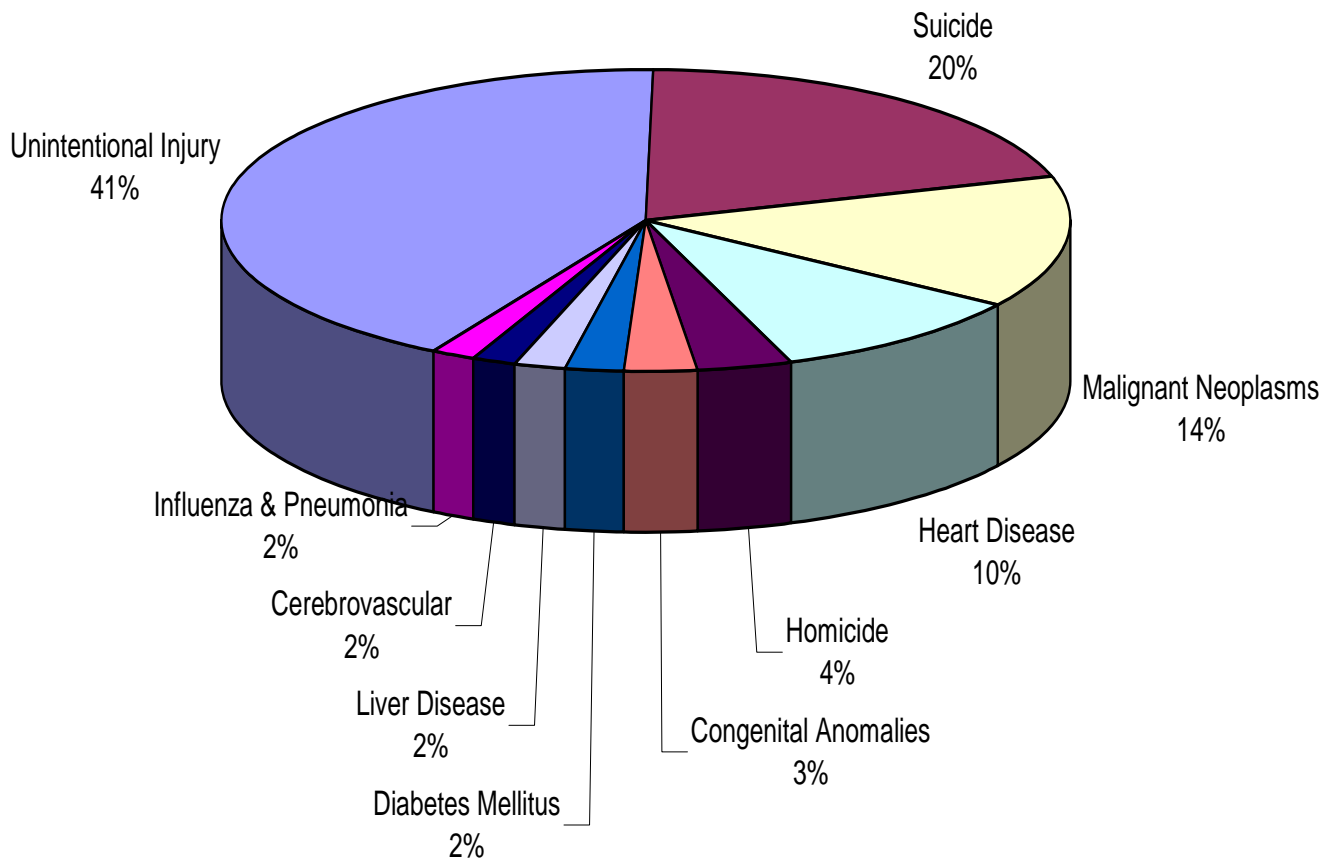

Leading Causes of Unintentional Death, 2004

Idaho State
American Indian/Alaska Native vs. All Races
Ages 1-44, Both Sexes

Figure 1. American Indian/Alaska Native.

Figure 2. Idaho, All Races.

Reference:
WISQARS.CDC. <http://www.cdc.gov/ncipc/wisqars/>