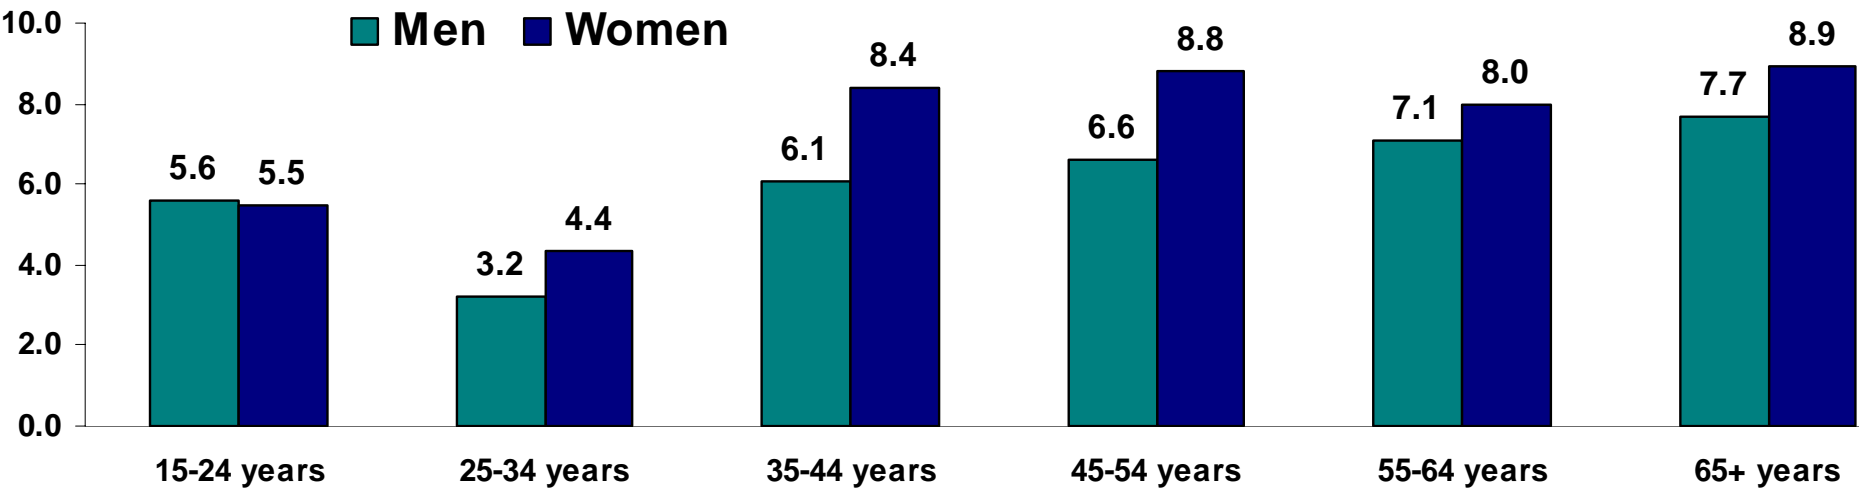

Percent of population who volunteered on an average day, by age

Percent who volunteered on an average day

NOTE: Data include persons age 15 and over and are averages for 2003-06. Volunteer activities are those done for no pay for or through an organization.

SOURCE: Bureau of Labor Statistics