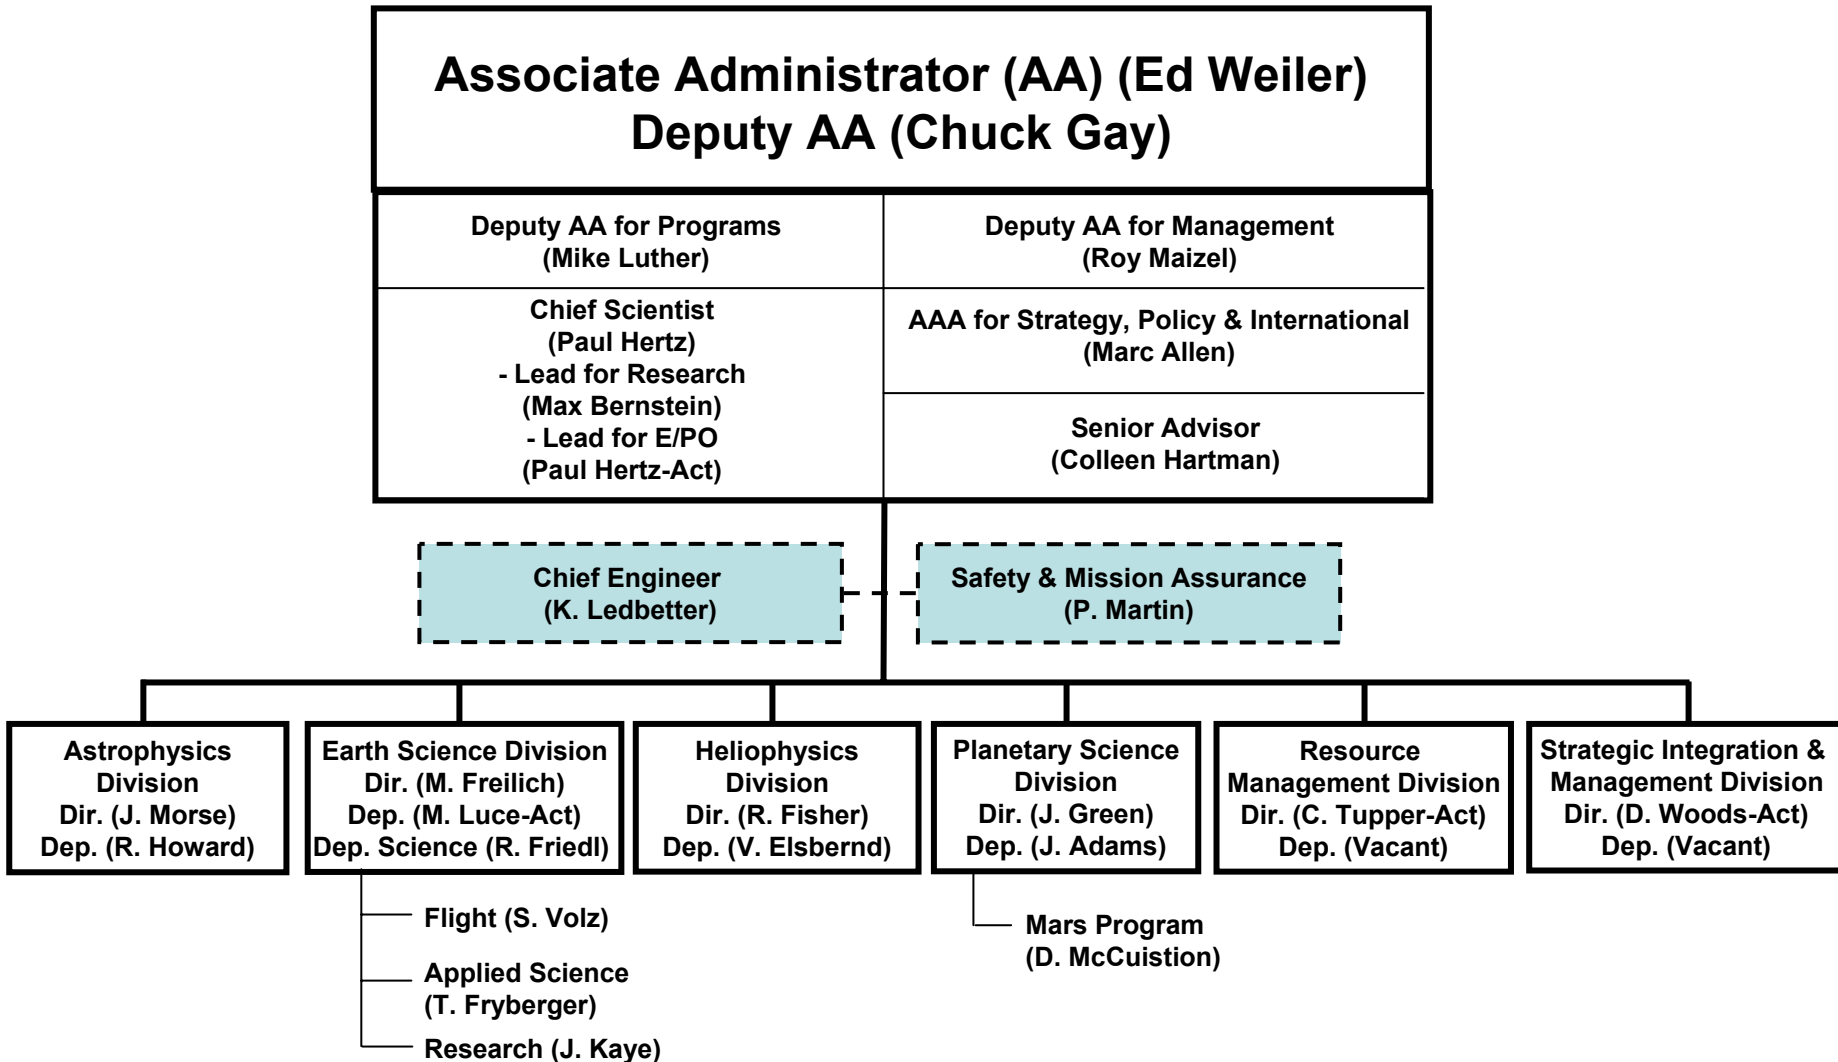

SMD Organization

Blue dashed boxes denote individuals who report to other organizations, but support SMD

Draft: August 15, 2008