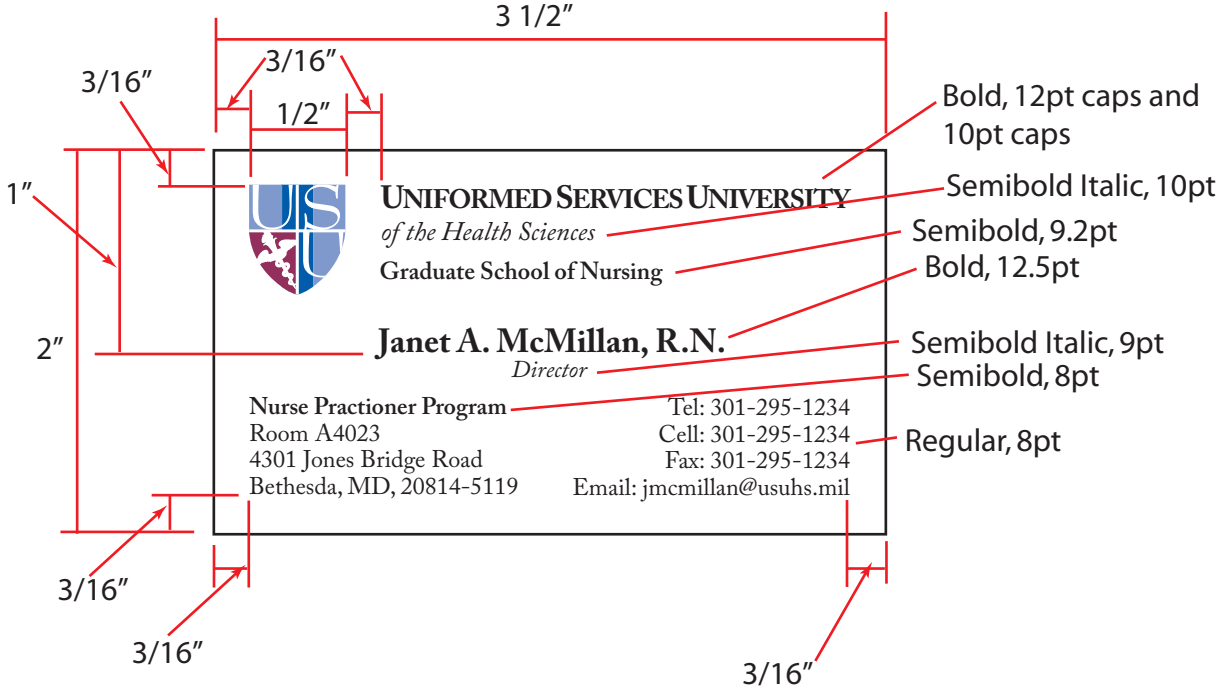

Business Card Specifications

The font is Adobe Caslon Pro. Font sizes, style and line spacing are noted above. The shield shall be sized proportionately. The height shall be equal to the width + the width divided by 8, or in this case, .5625" or 9/16".