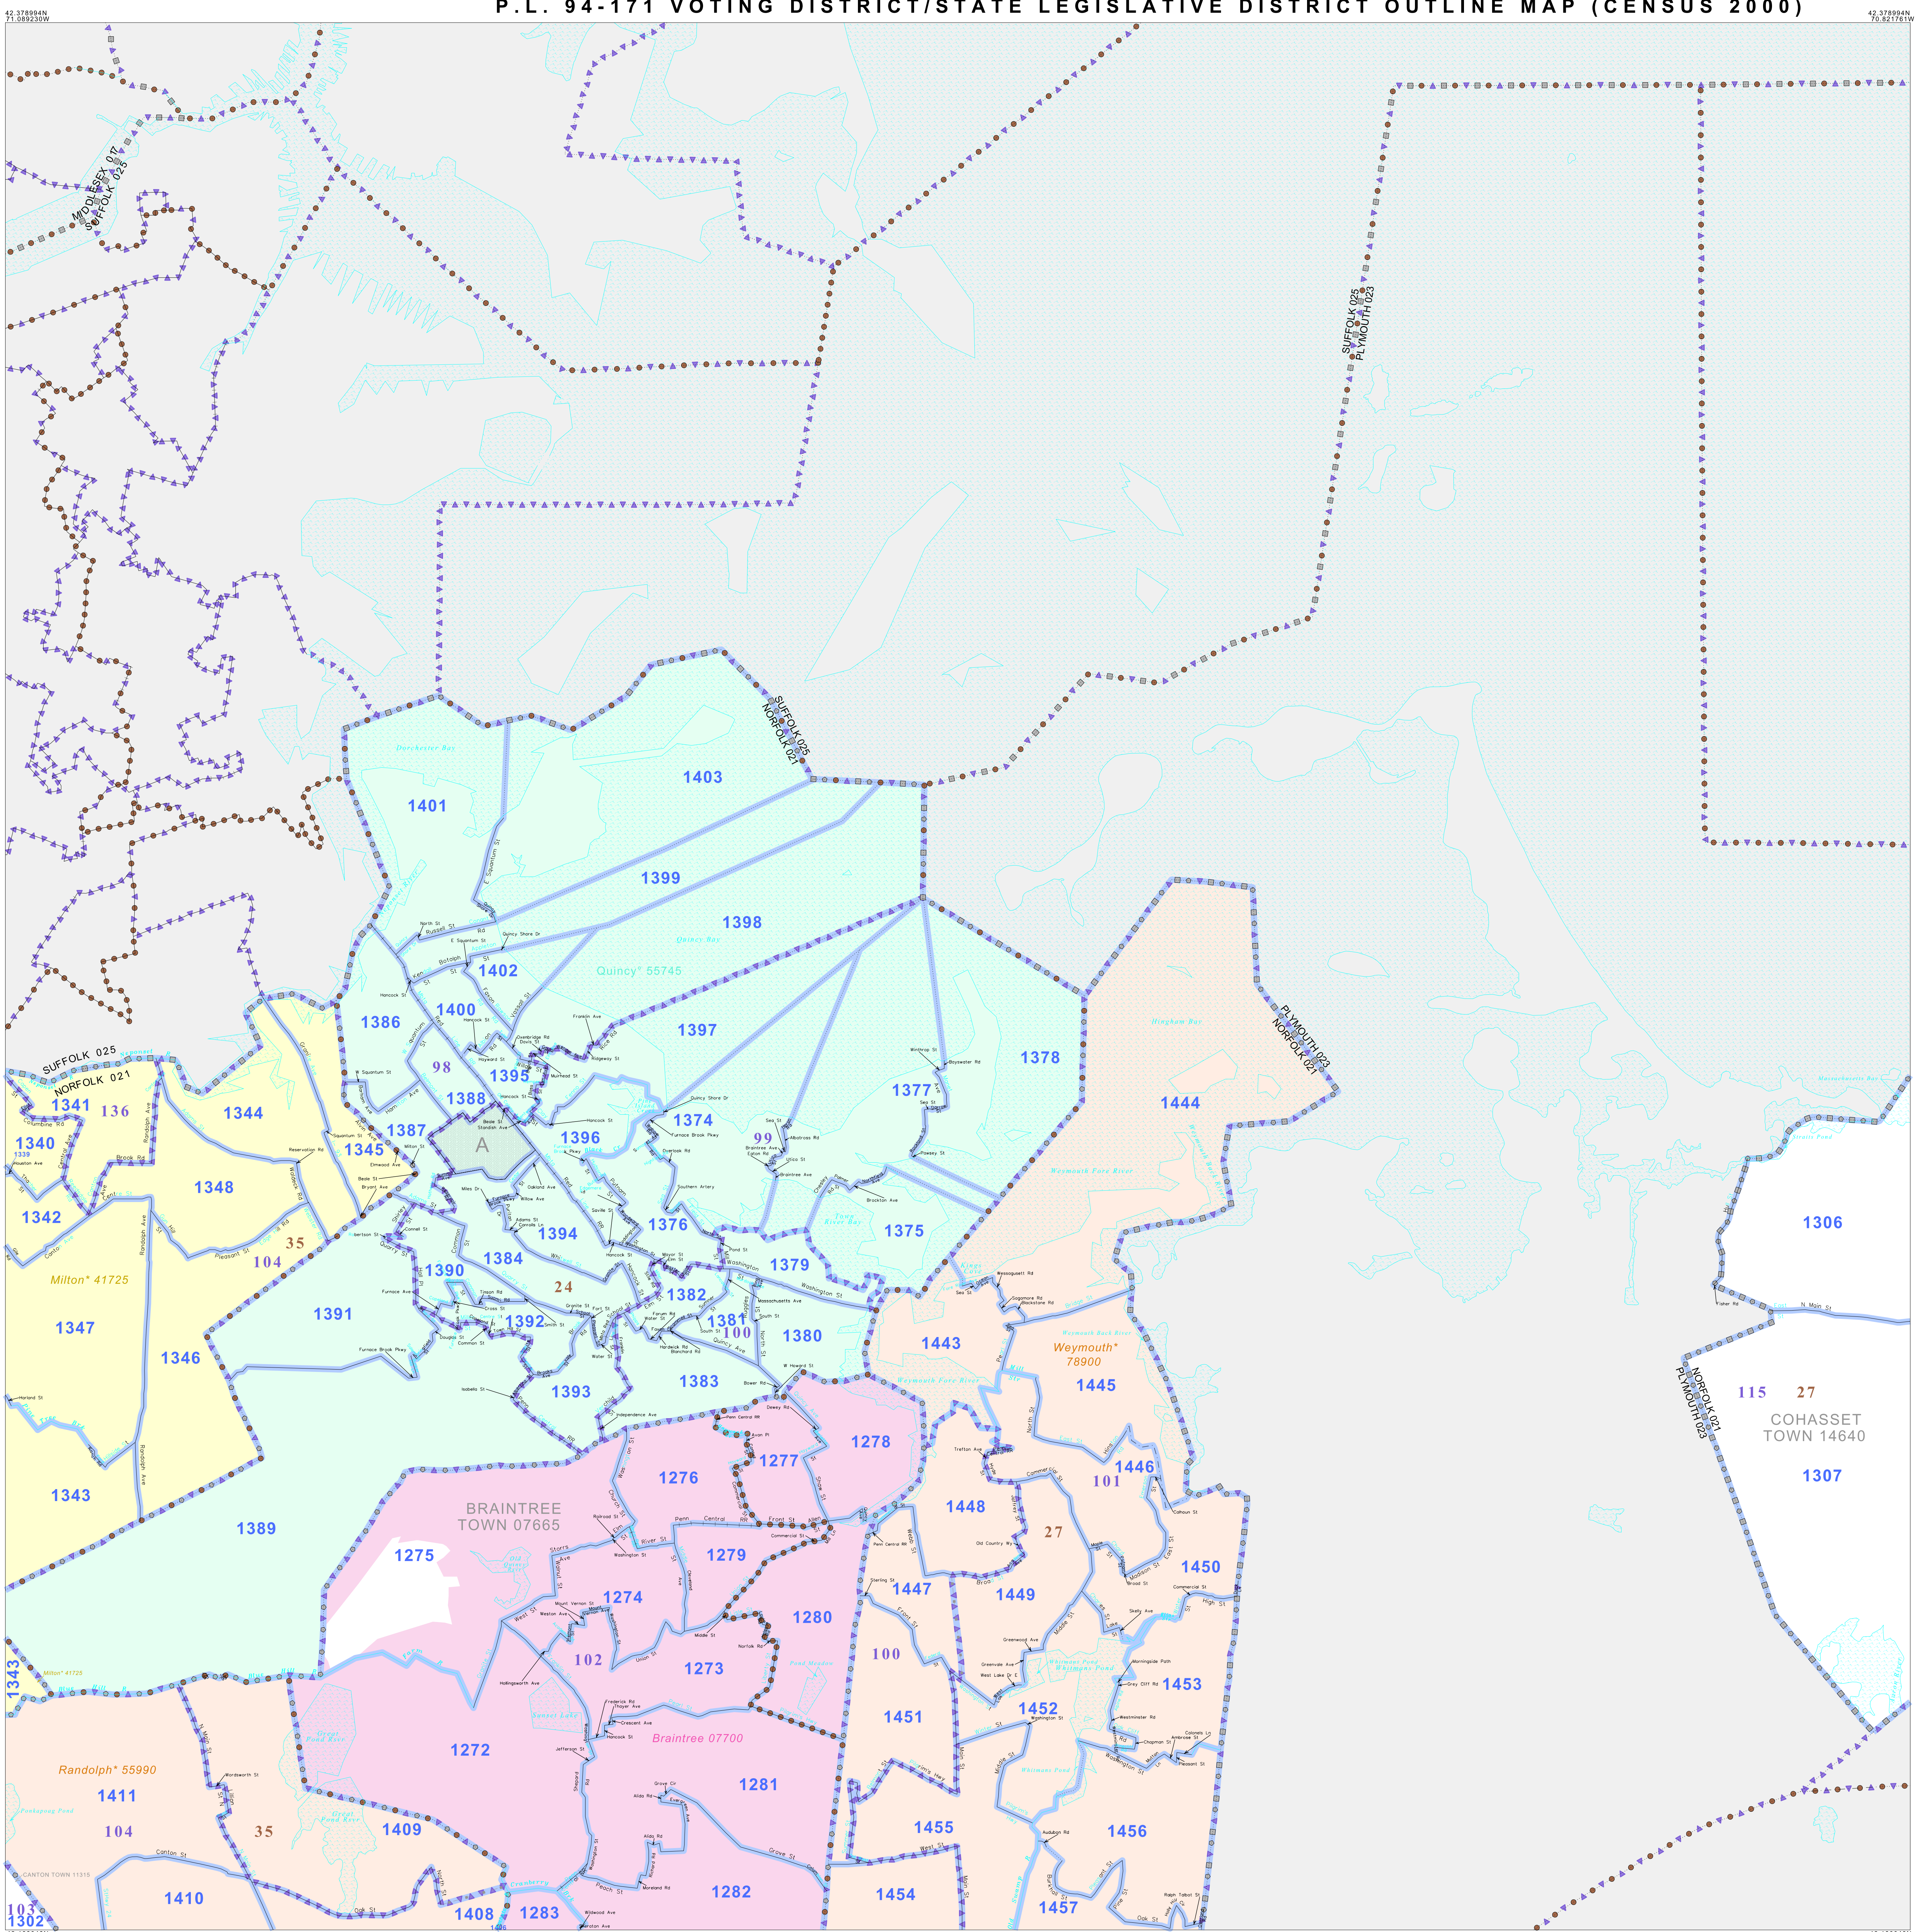

GEOGRAPHIC AREAS LEGEND

SYMBOL	NAME STYLE
*****	INTERNATIONAL
*****	Trust Land
*****	AIR (State)
*****	STATE
*****	COUNTY
*****	MINOR CIVIL DIV.¹
*****	Incorporated Place¹
*****	Census Designated Place²
*****	Voting District²
*****	SLD-Senate
*****	SLD-House
*****	Military
*****	Inset
*****	Out Area

Scale: 1:30000

Key to Adjacent Sheets

2	3	4
6	7	

Sheet Location within County