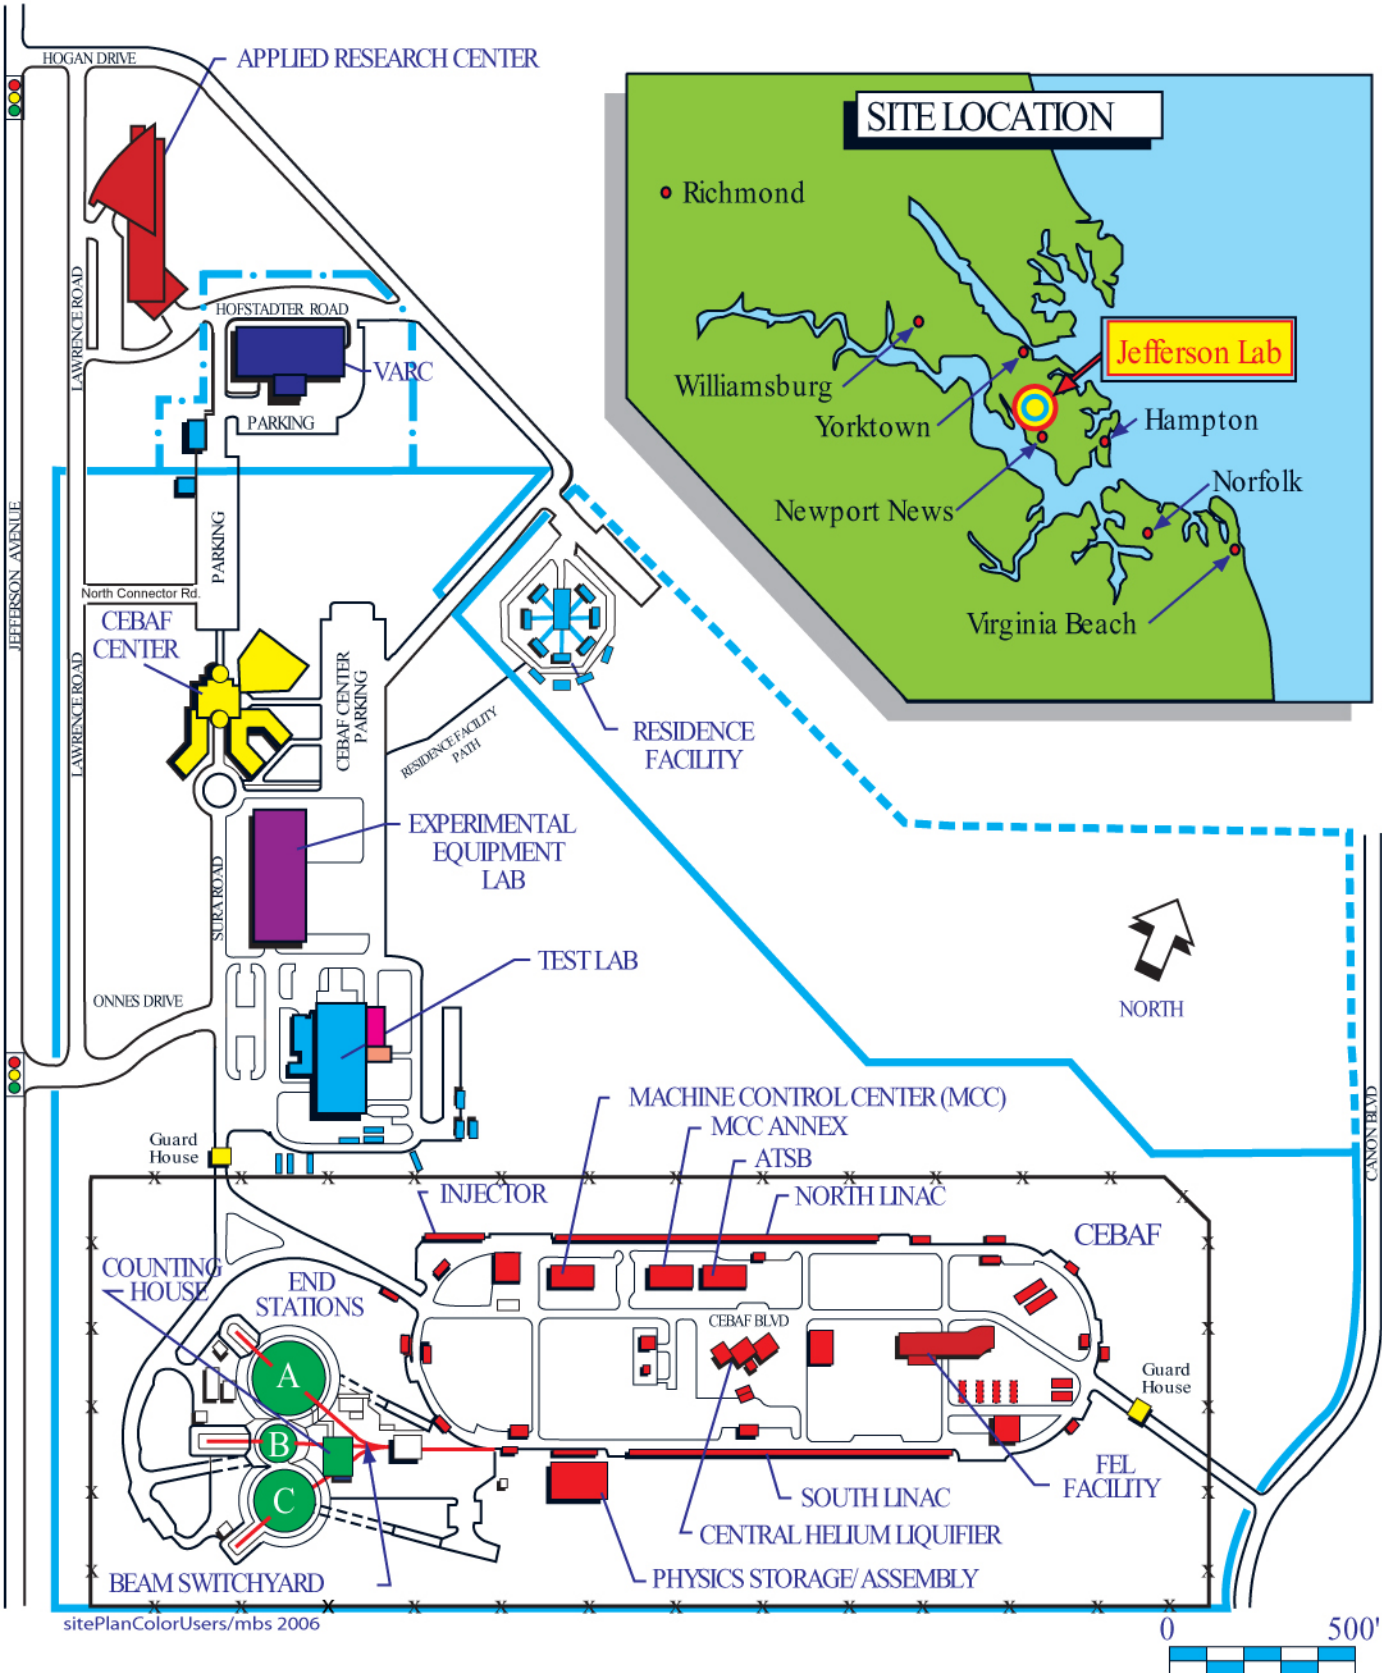

SITE PLAN

sitePlanColorUsers/mbs 2006

- Boundaries of DOE Owned Property
- · - · Boundaries of DOE Leased Property
- - - - Boundaries of SURA Property
- x - x - x Accelerator Site Fence