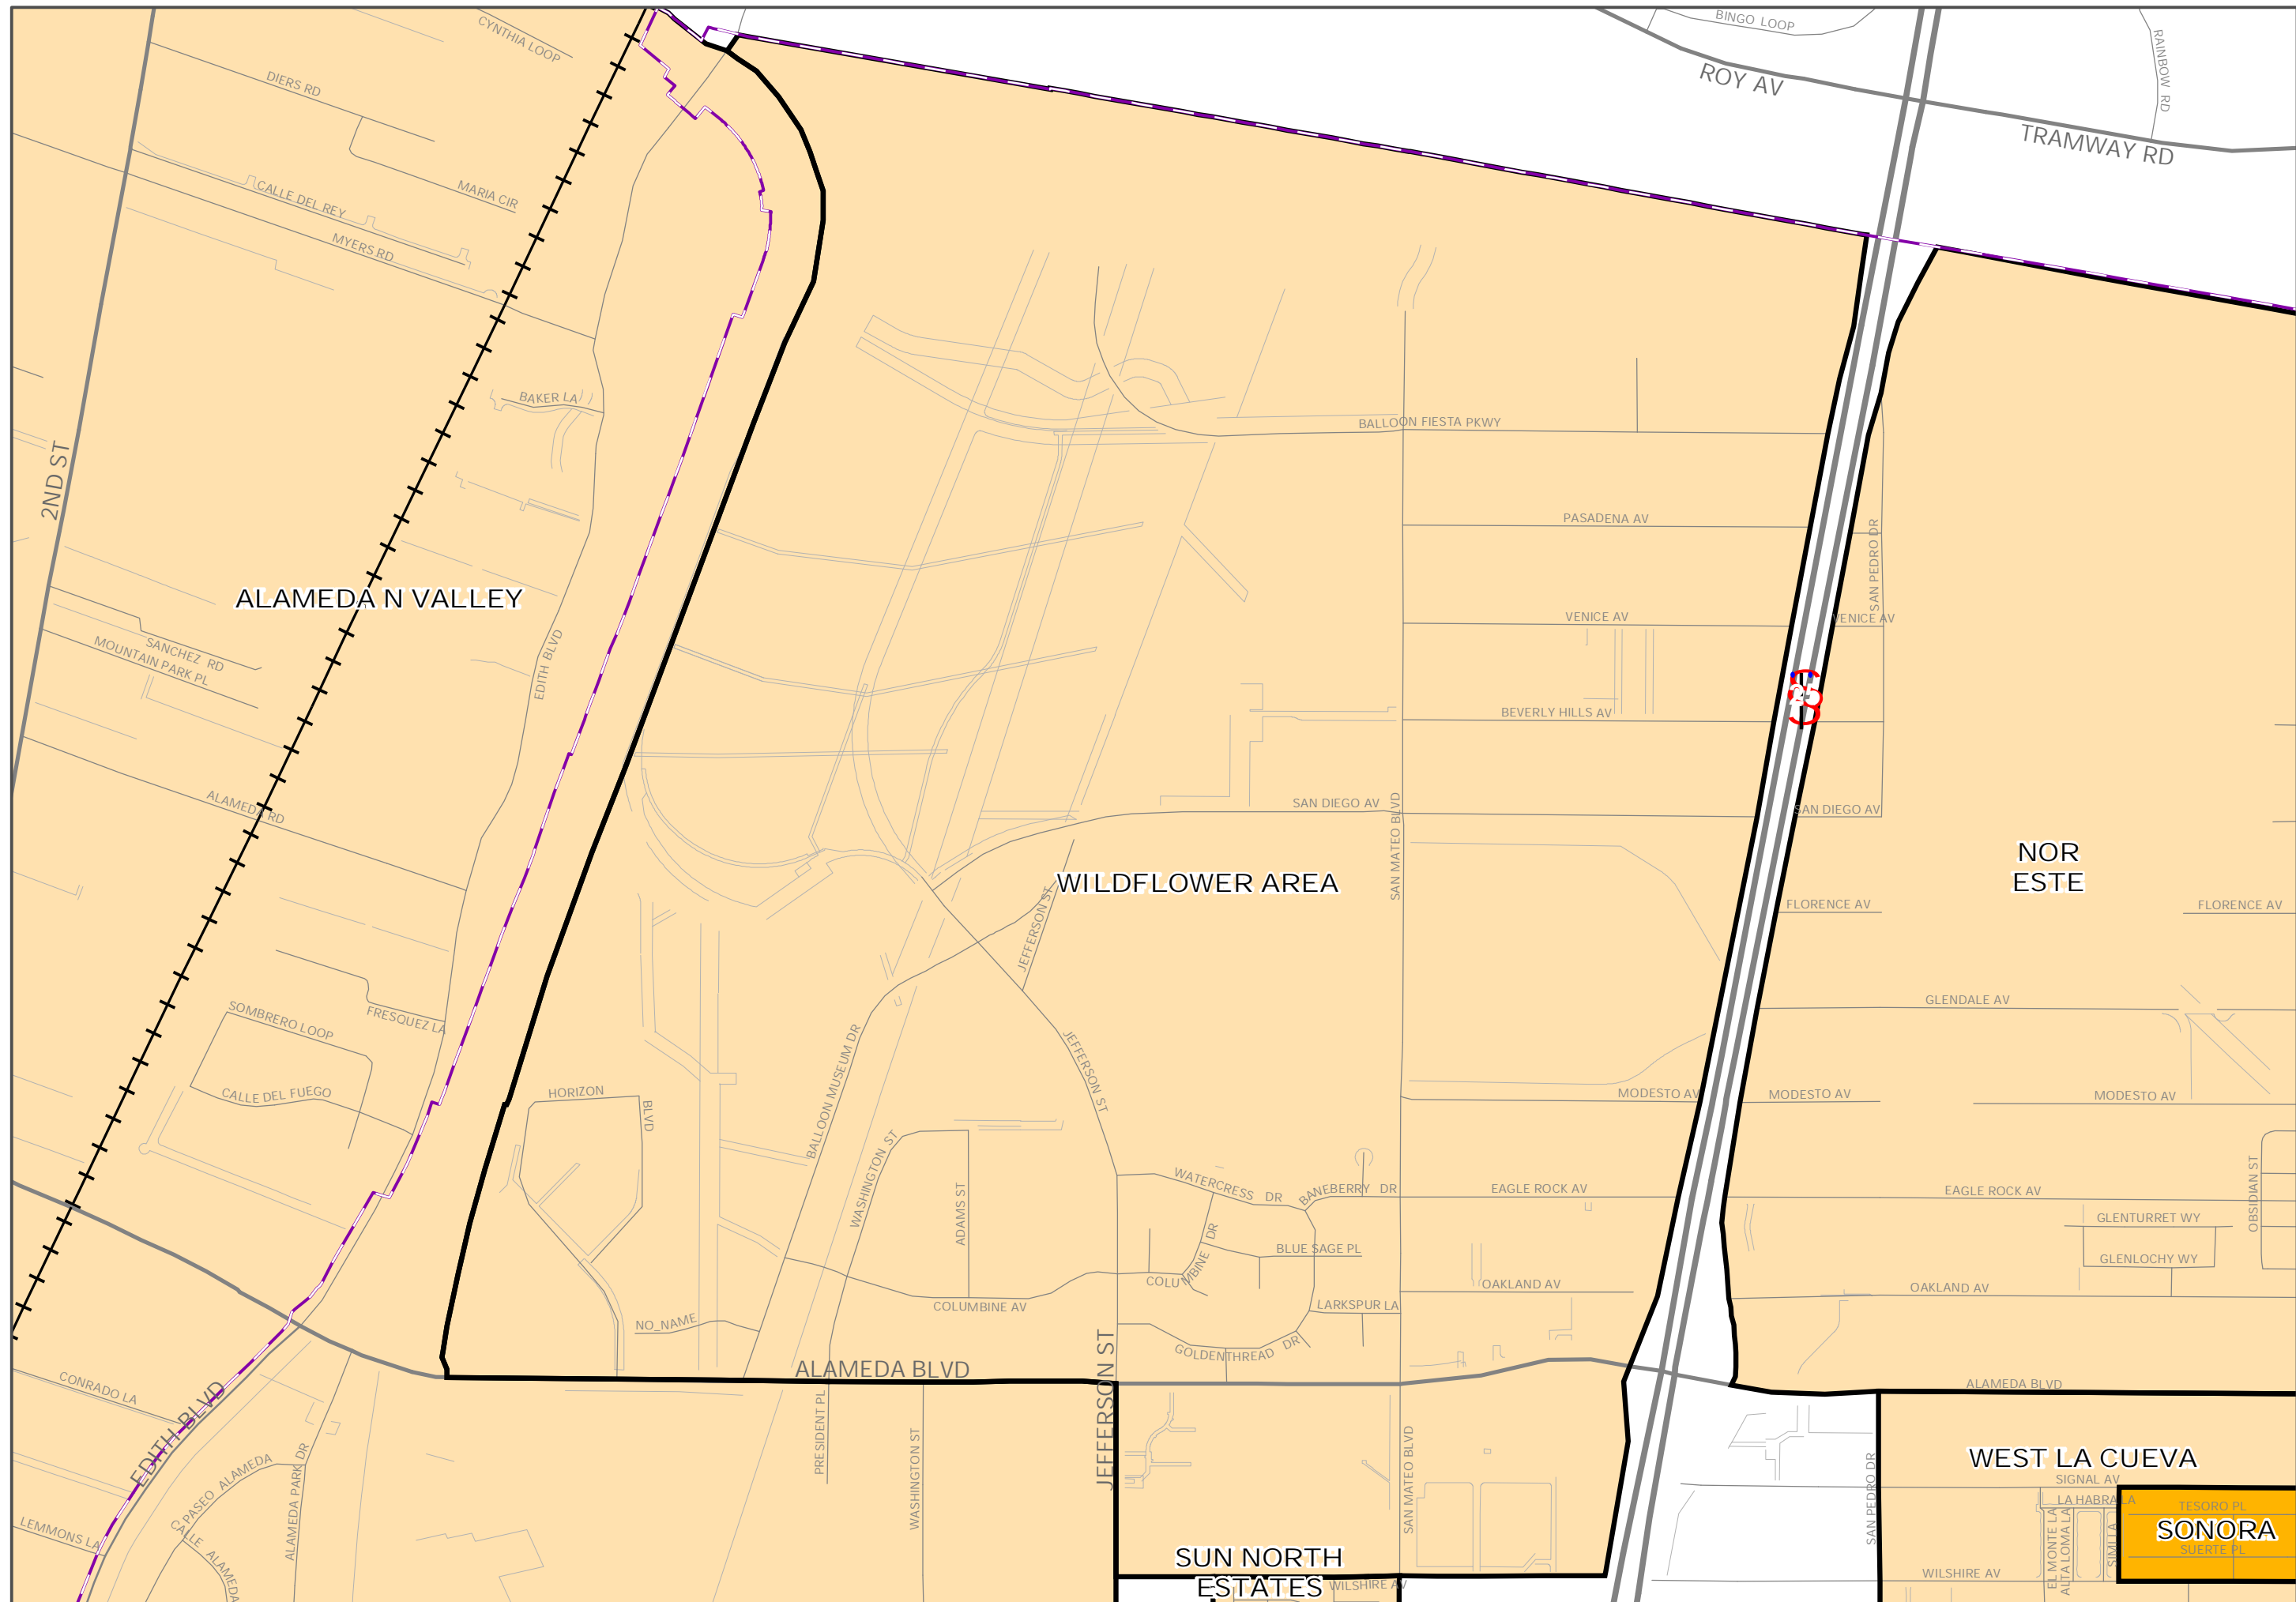

- Legend**
- Single Associations
 - Overlapping Associations
 - Municipal Limits

1 inch equals 837 feet

For information regarding associations not shown on this map, please contact the Office of Neighborhood Coordination at 924-3914.

8/31/2007

WILDFLOWER AREA

ALAMEDA N VALLEY

WILDFLOWER AREA

NOR ESTE

WEST LA CUEVA

SUN NORTH
ESTATES

SONORA