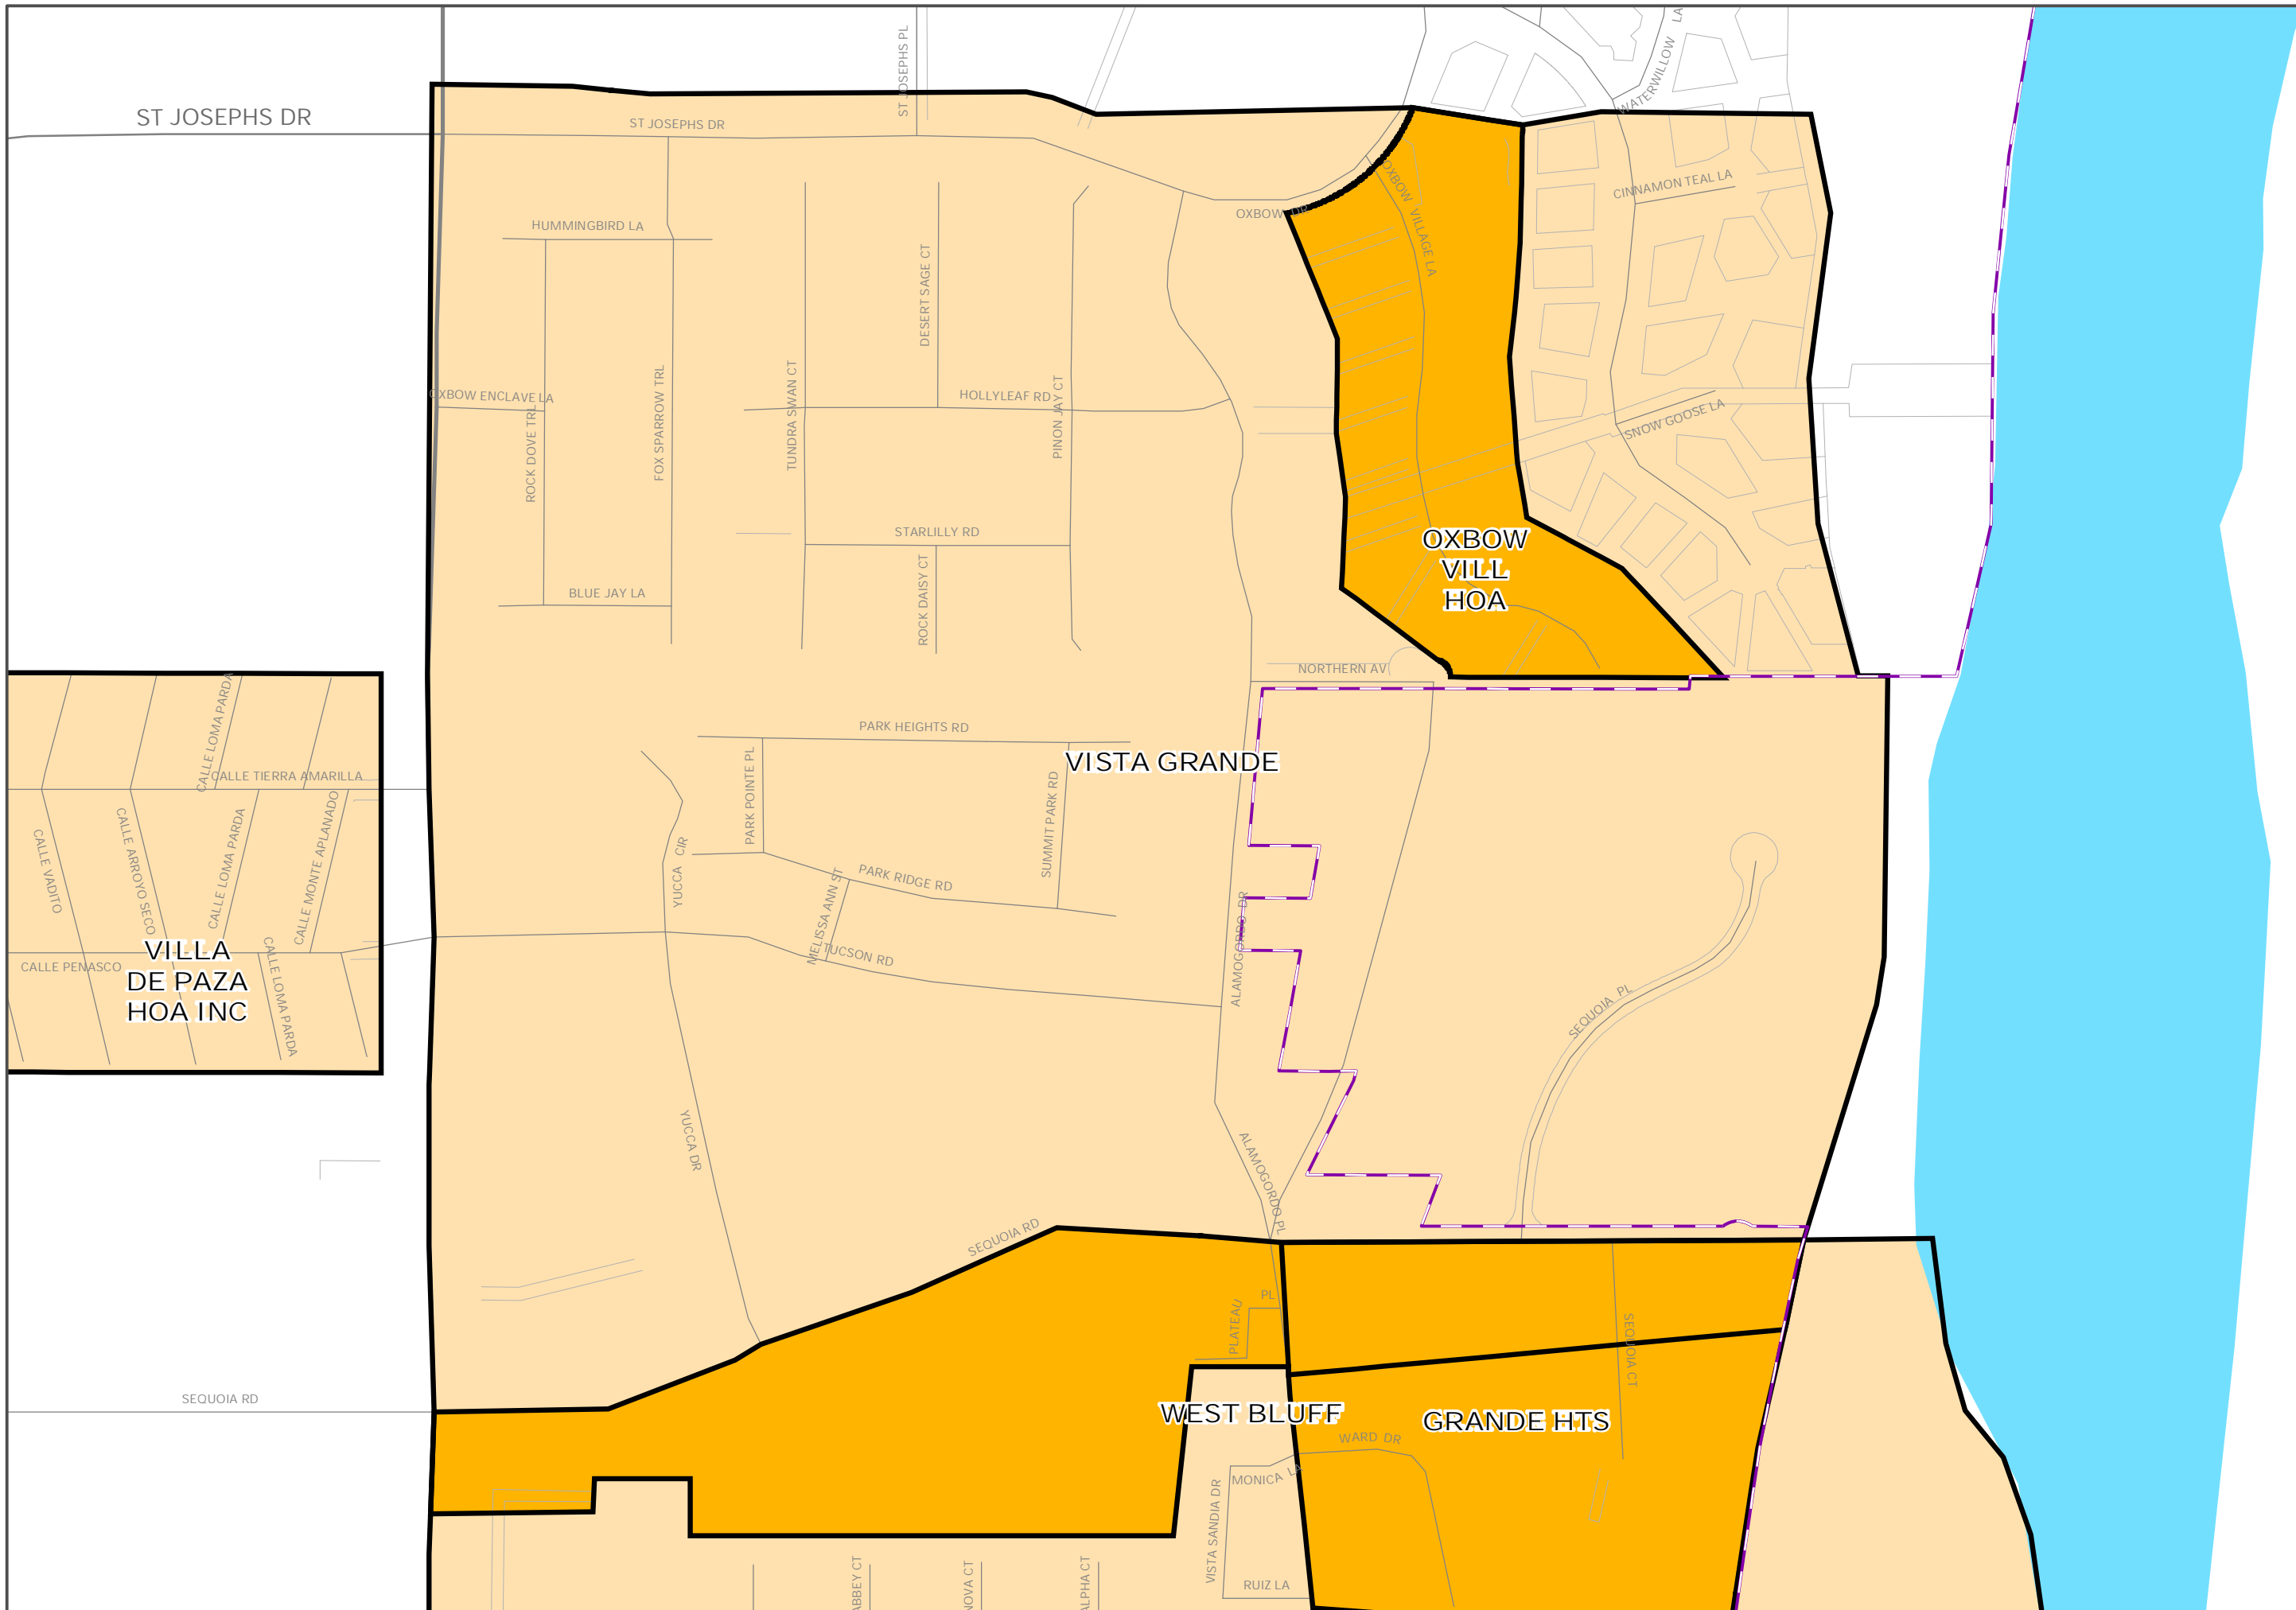

1. Legend
2. Single Associations
   - Overlapping Associations
   - Municipal Limits

1 inch equals 292 feet

For information regarding associations not shown on this map, please contact the Office of Neighborhood Coordination at 924-3914.

8/31/2007

ST JOSEPHS DR

ST JOSEPHS DR

ST JOSEPHS PL

HUMMINGBIRD LA

OXBOW

CINNAMON TEAL LA

OXBOW ENCLAVE LA

HOLLYLEAF RD

ROCK DOVE TRL

FOX SPARROW TRL

TUNDRA SWAN CT

DESERT SAGE CT

PINON JAY CT

OXBOW VILLAGE LA

SNOW GOOSE LA

BLUE JAY LA

STARLILLY RD

ROCK DAISY CT

OXBOW VILL HOA

NORTHERN AV

PARK HEIGHTS RD

VISTA GRANDE

YUCCA CIR

PARK POINTE PL

PARK RIDGE RD

SUMMIT PARK RD

CALLE VADITO

CALLE ARROYO SECO

CALLE TIERRA AMARILLA

CALLE LOMA PARDA

CALLE MONTE APLANADO

CALLE PEMASCO

VILLA DE PAZA HOA INC

CALLE LOMA PARDA

YUCCA DR

MELISSA ANN ST

MELISSA ANN ST

MELISSA ANN ST

MELISSA ANN ST

ALAMOGORDO DR

ALAMOGORDO DR

SEQUOIA PL

SEQUOIA RD

WEST BLUFF

GRANDE HTS

SEQUOIA RD

PLATEAU

VISTA SANDIA DR

MONICA LA

RUIZ LA

WARD DR

ABBAY CT

NOVA CT

ALPHA CT

SEQUOIA CT