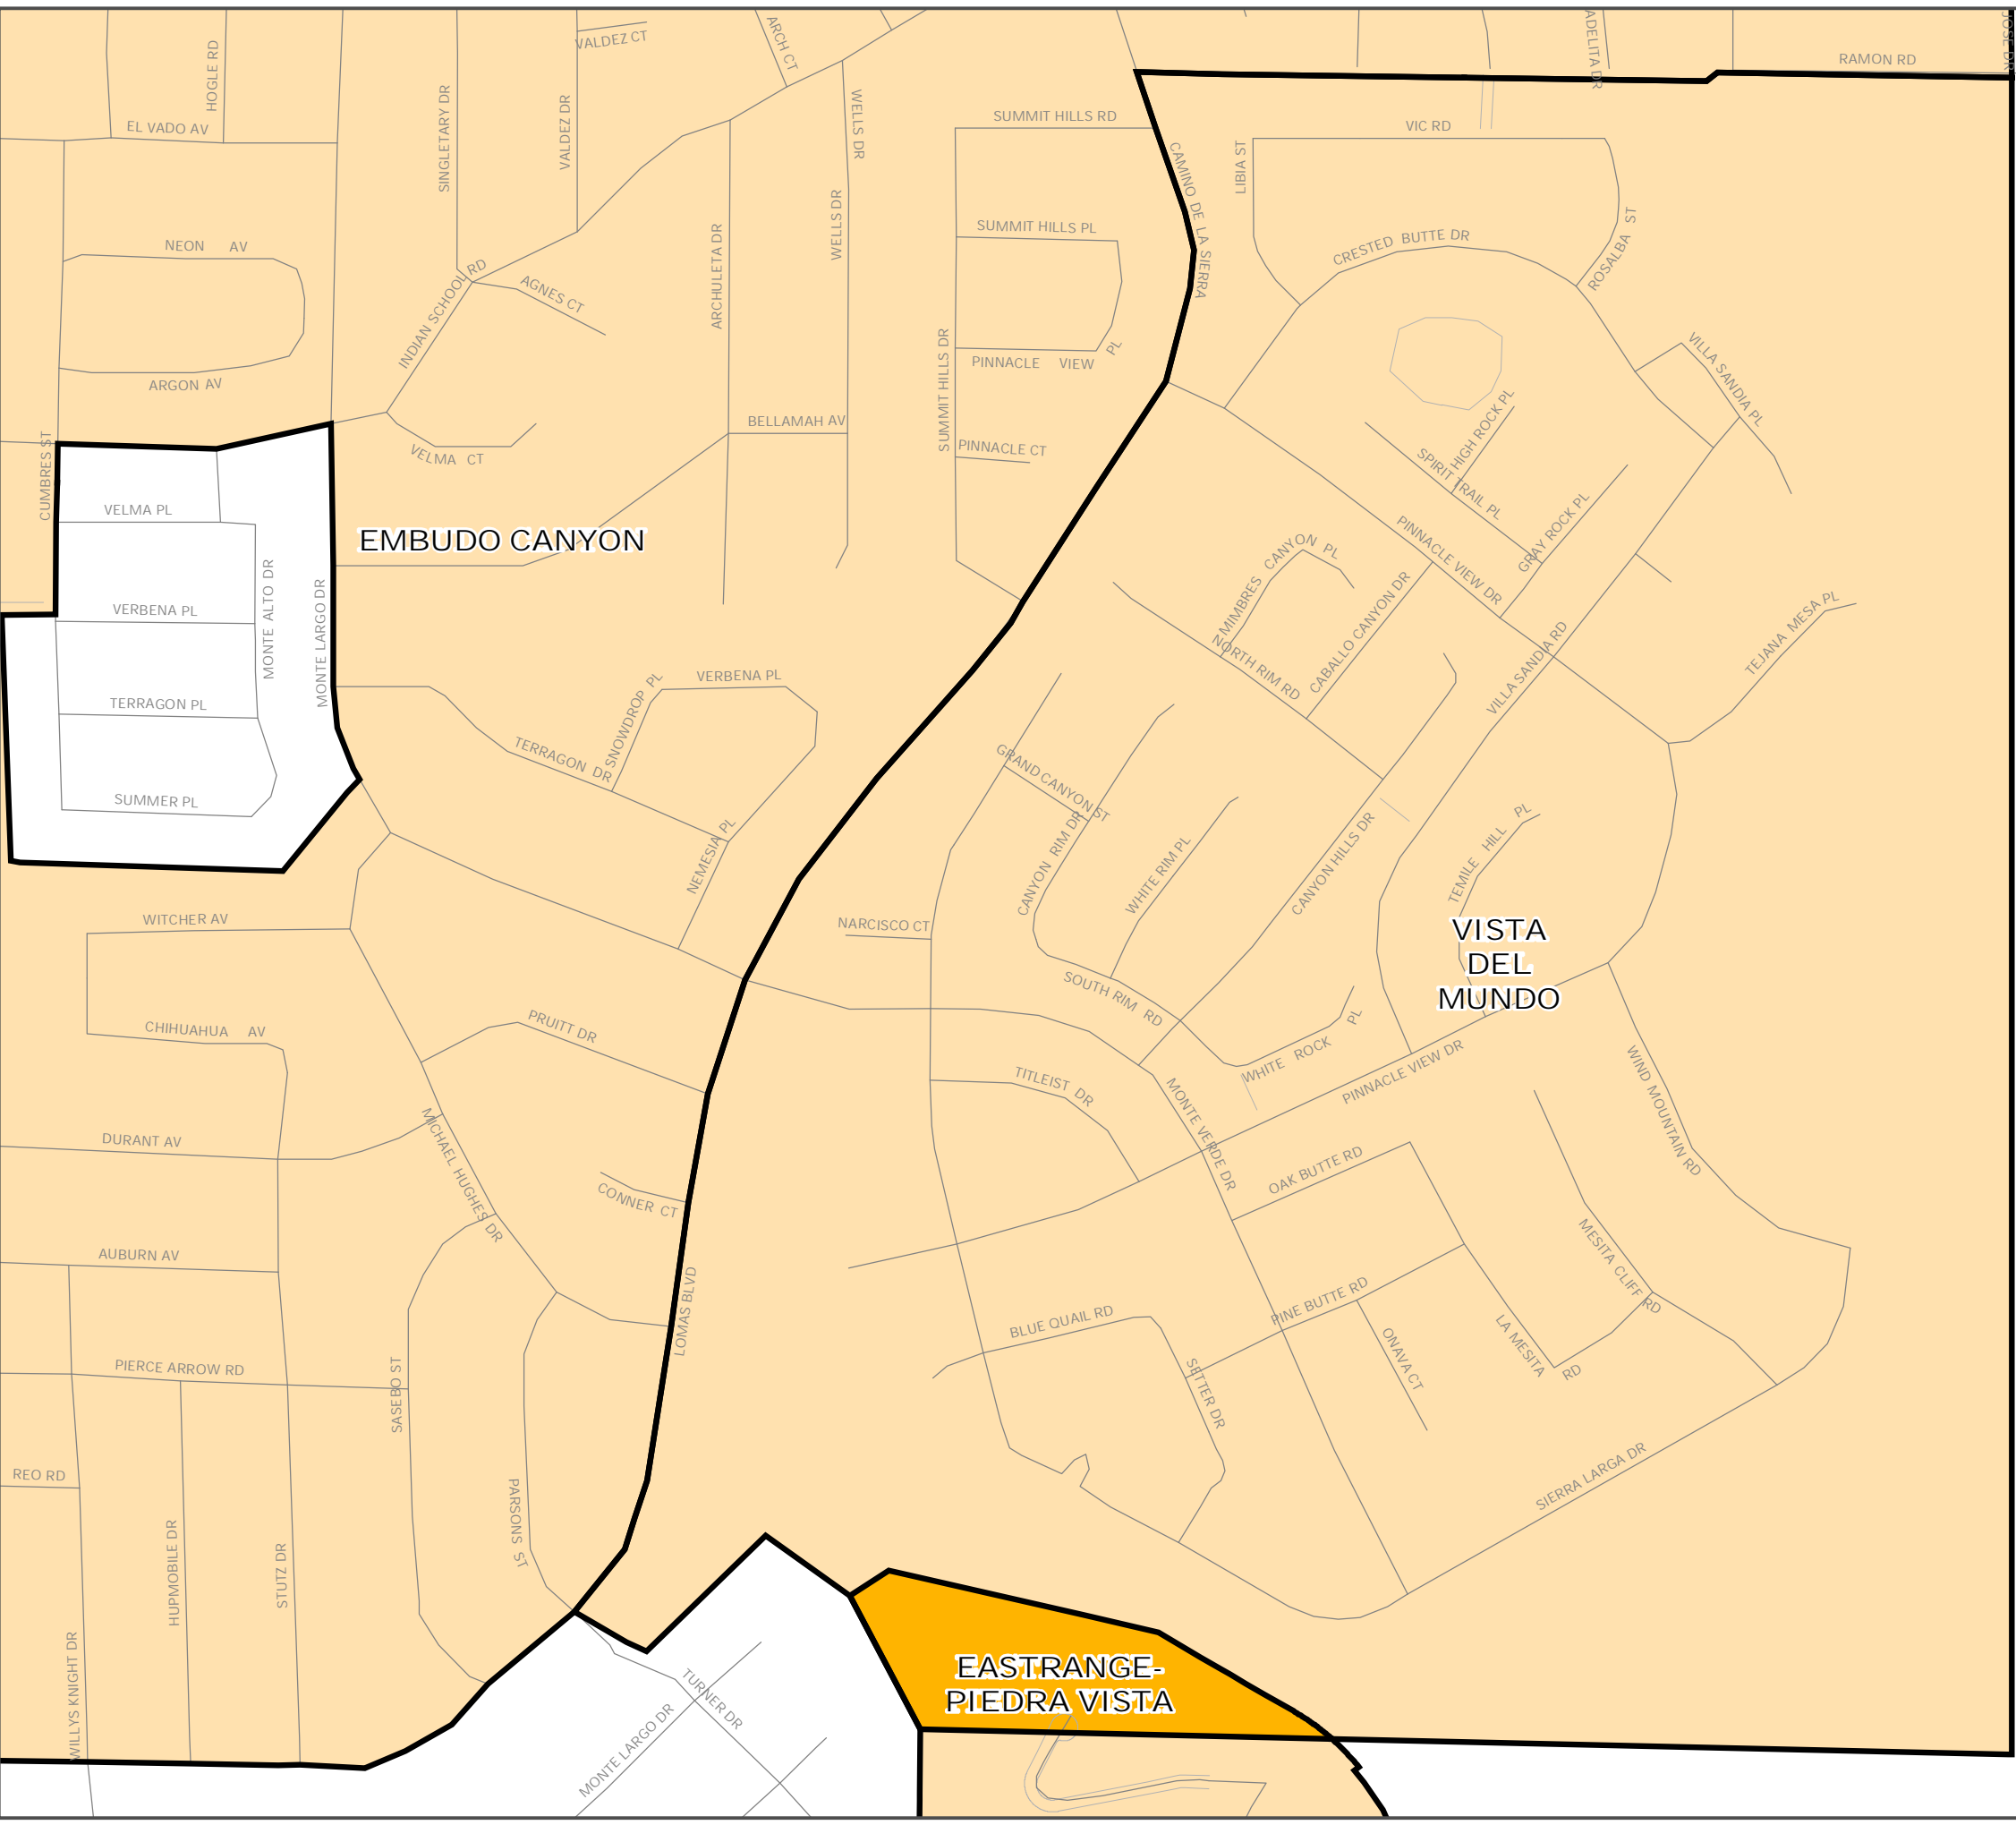

Legend

- Single Associations
- Overlapping Associations
- Municipal Limits

1 inch equals 405 feet

For information regarding associations not shown on this map, please contact the Office of Neighborhood Coordination at 924-3914.

EMBUDO CANYON

VISTA DEL MUNDO

EASTRANGE-PIEDRA VISTA