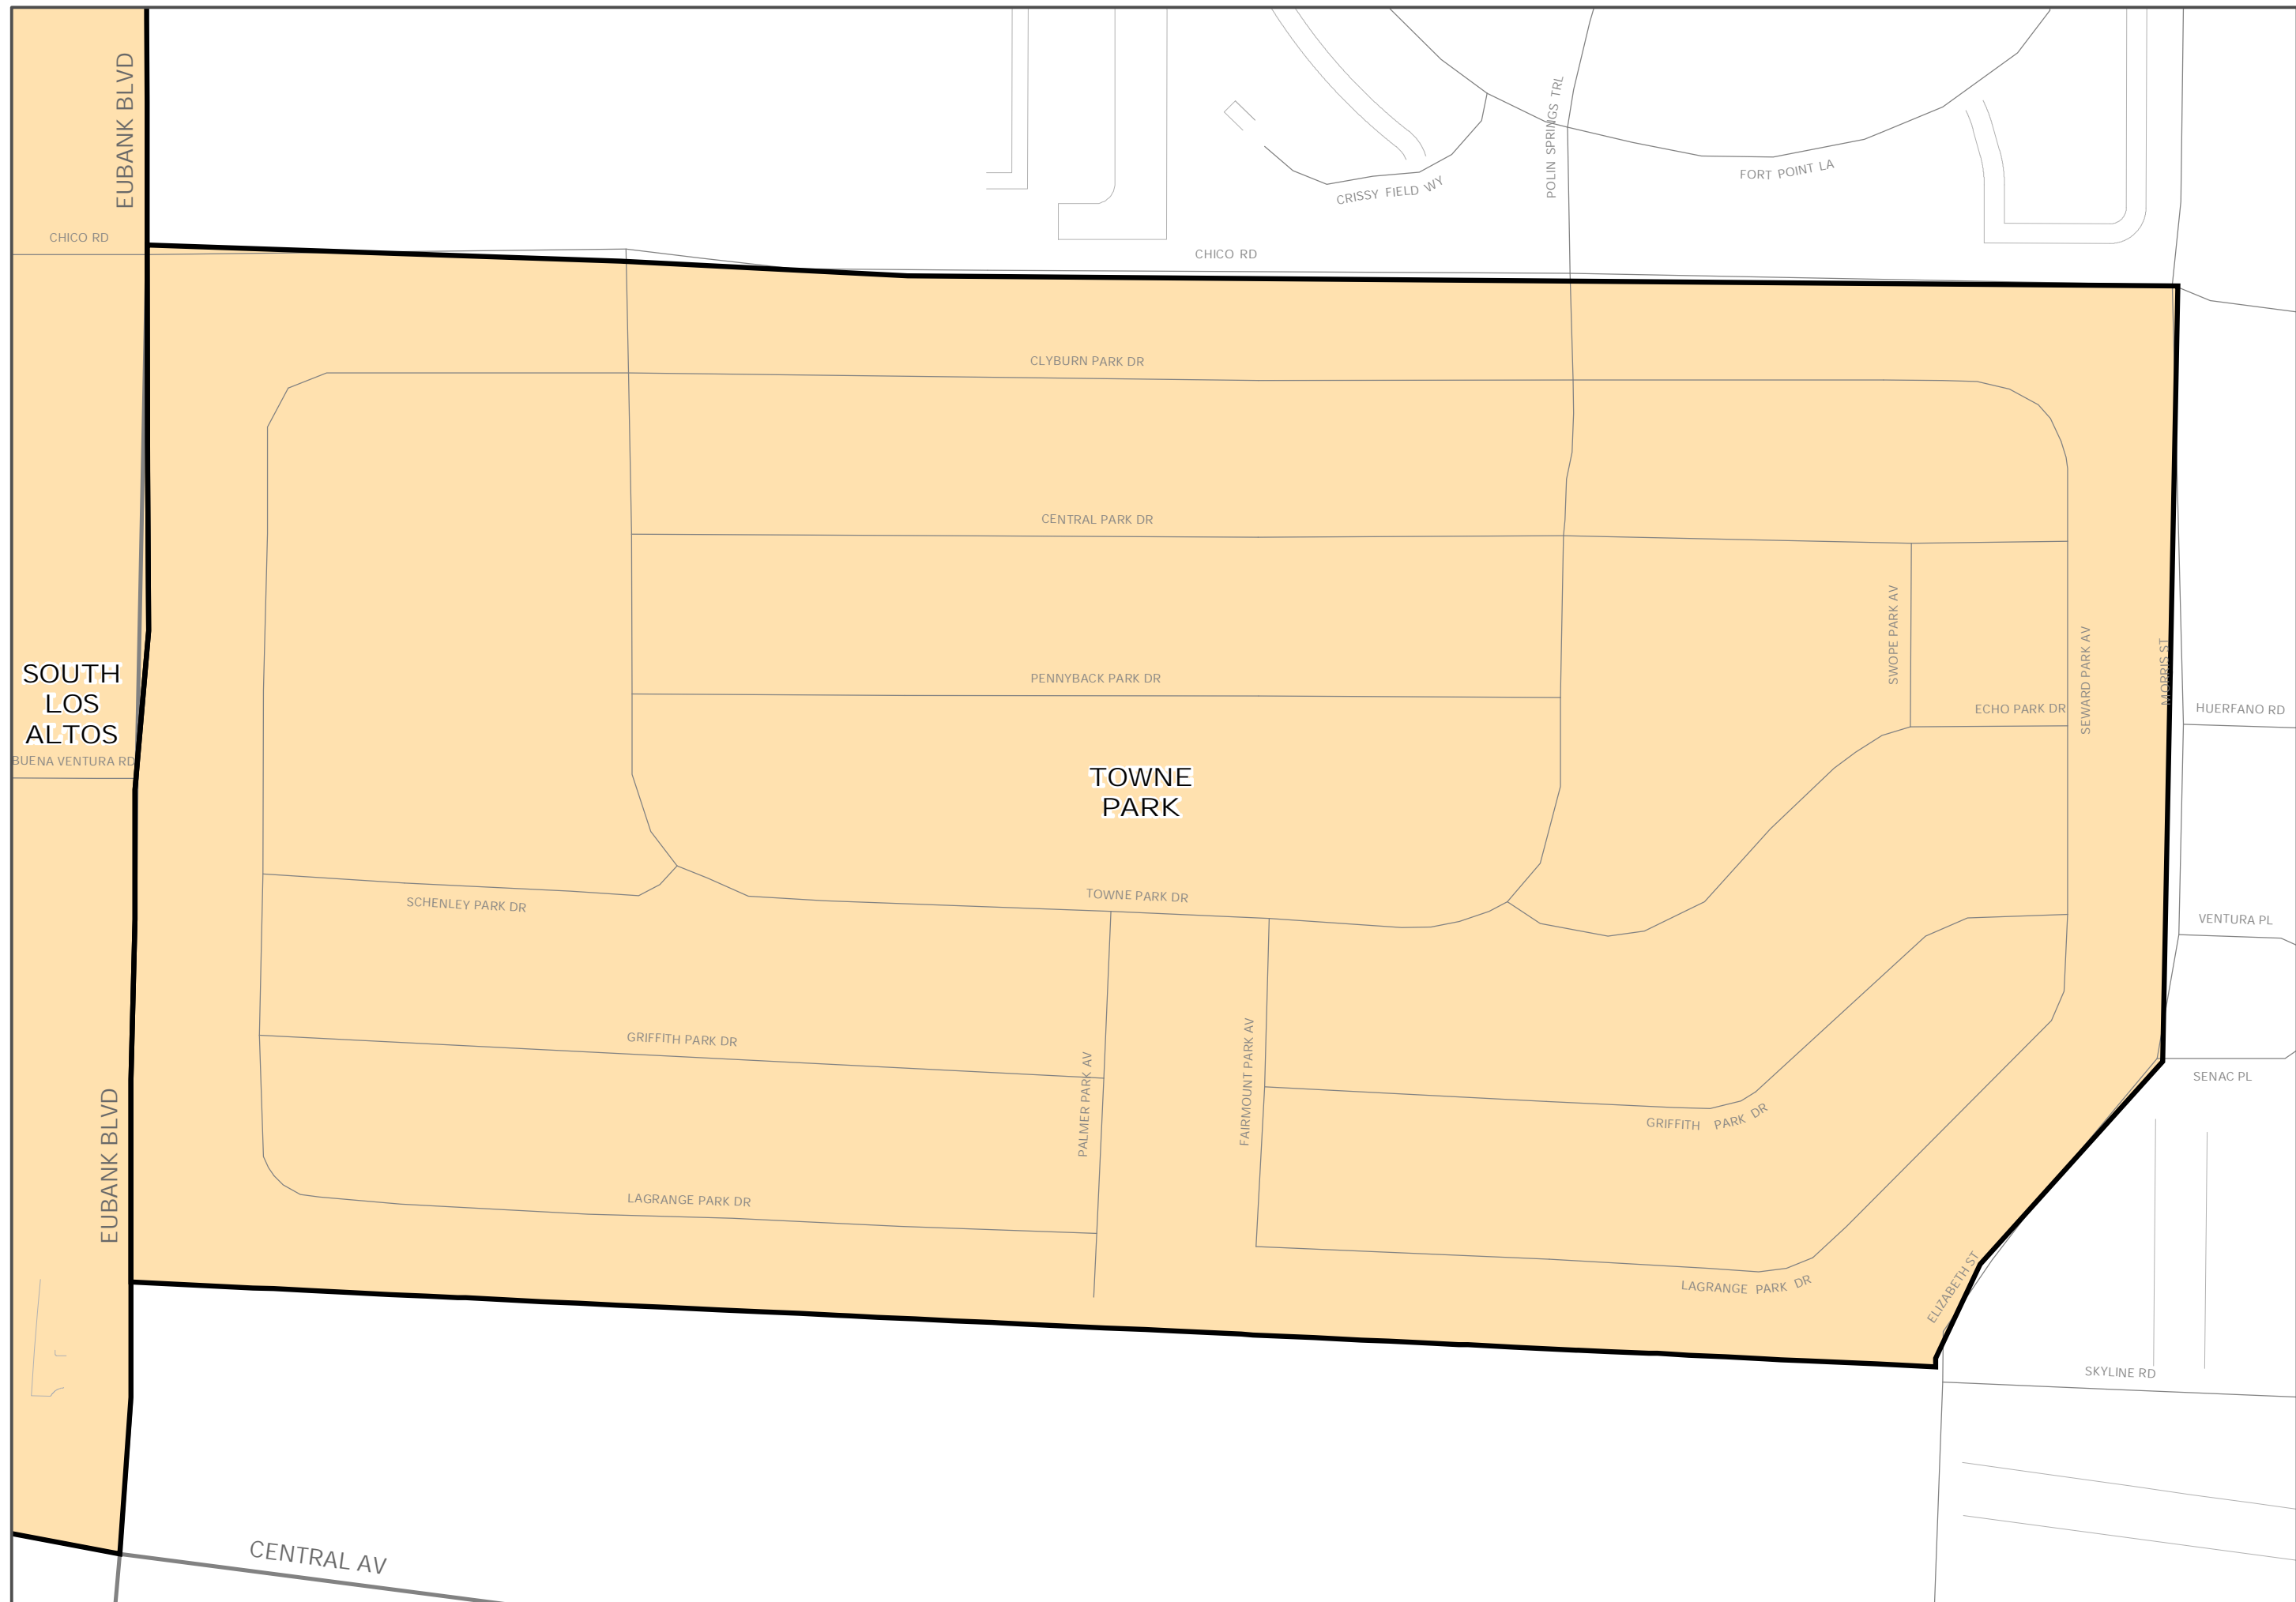

Legend

- Single Associations
- Overlapping Associations
- Municipal Limits

1 inch equals 190 feet

For information regarding associations not shown on this map, please contact the Office of Neighborhood Coordination at 924-3914.

8/31/2007

TOWNE
PARK

SOUTH
LOS
ALTOS

EUBANK BLVD

EUBANK BLVD

CENTRAL AV