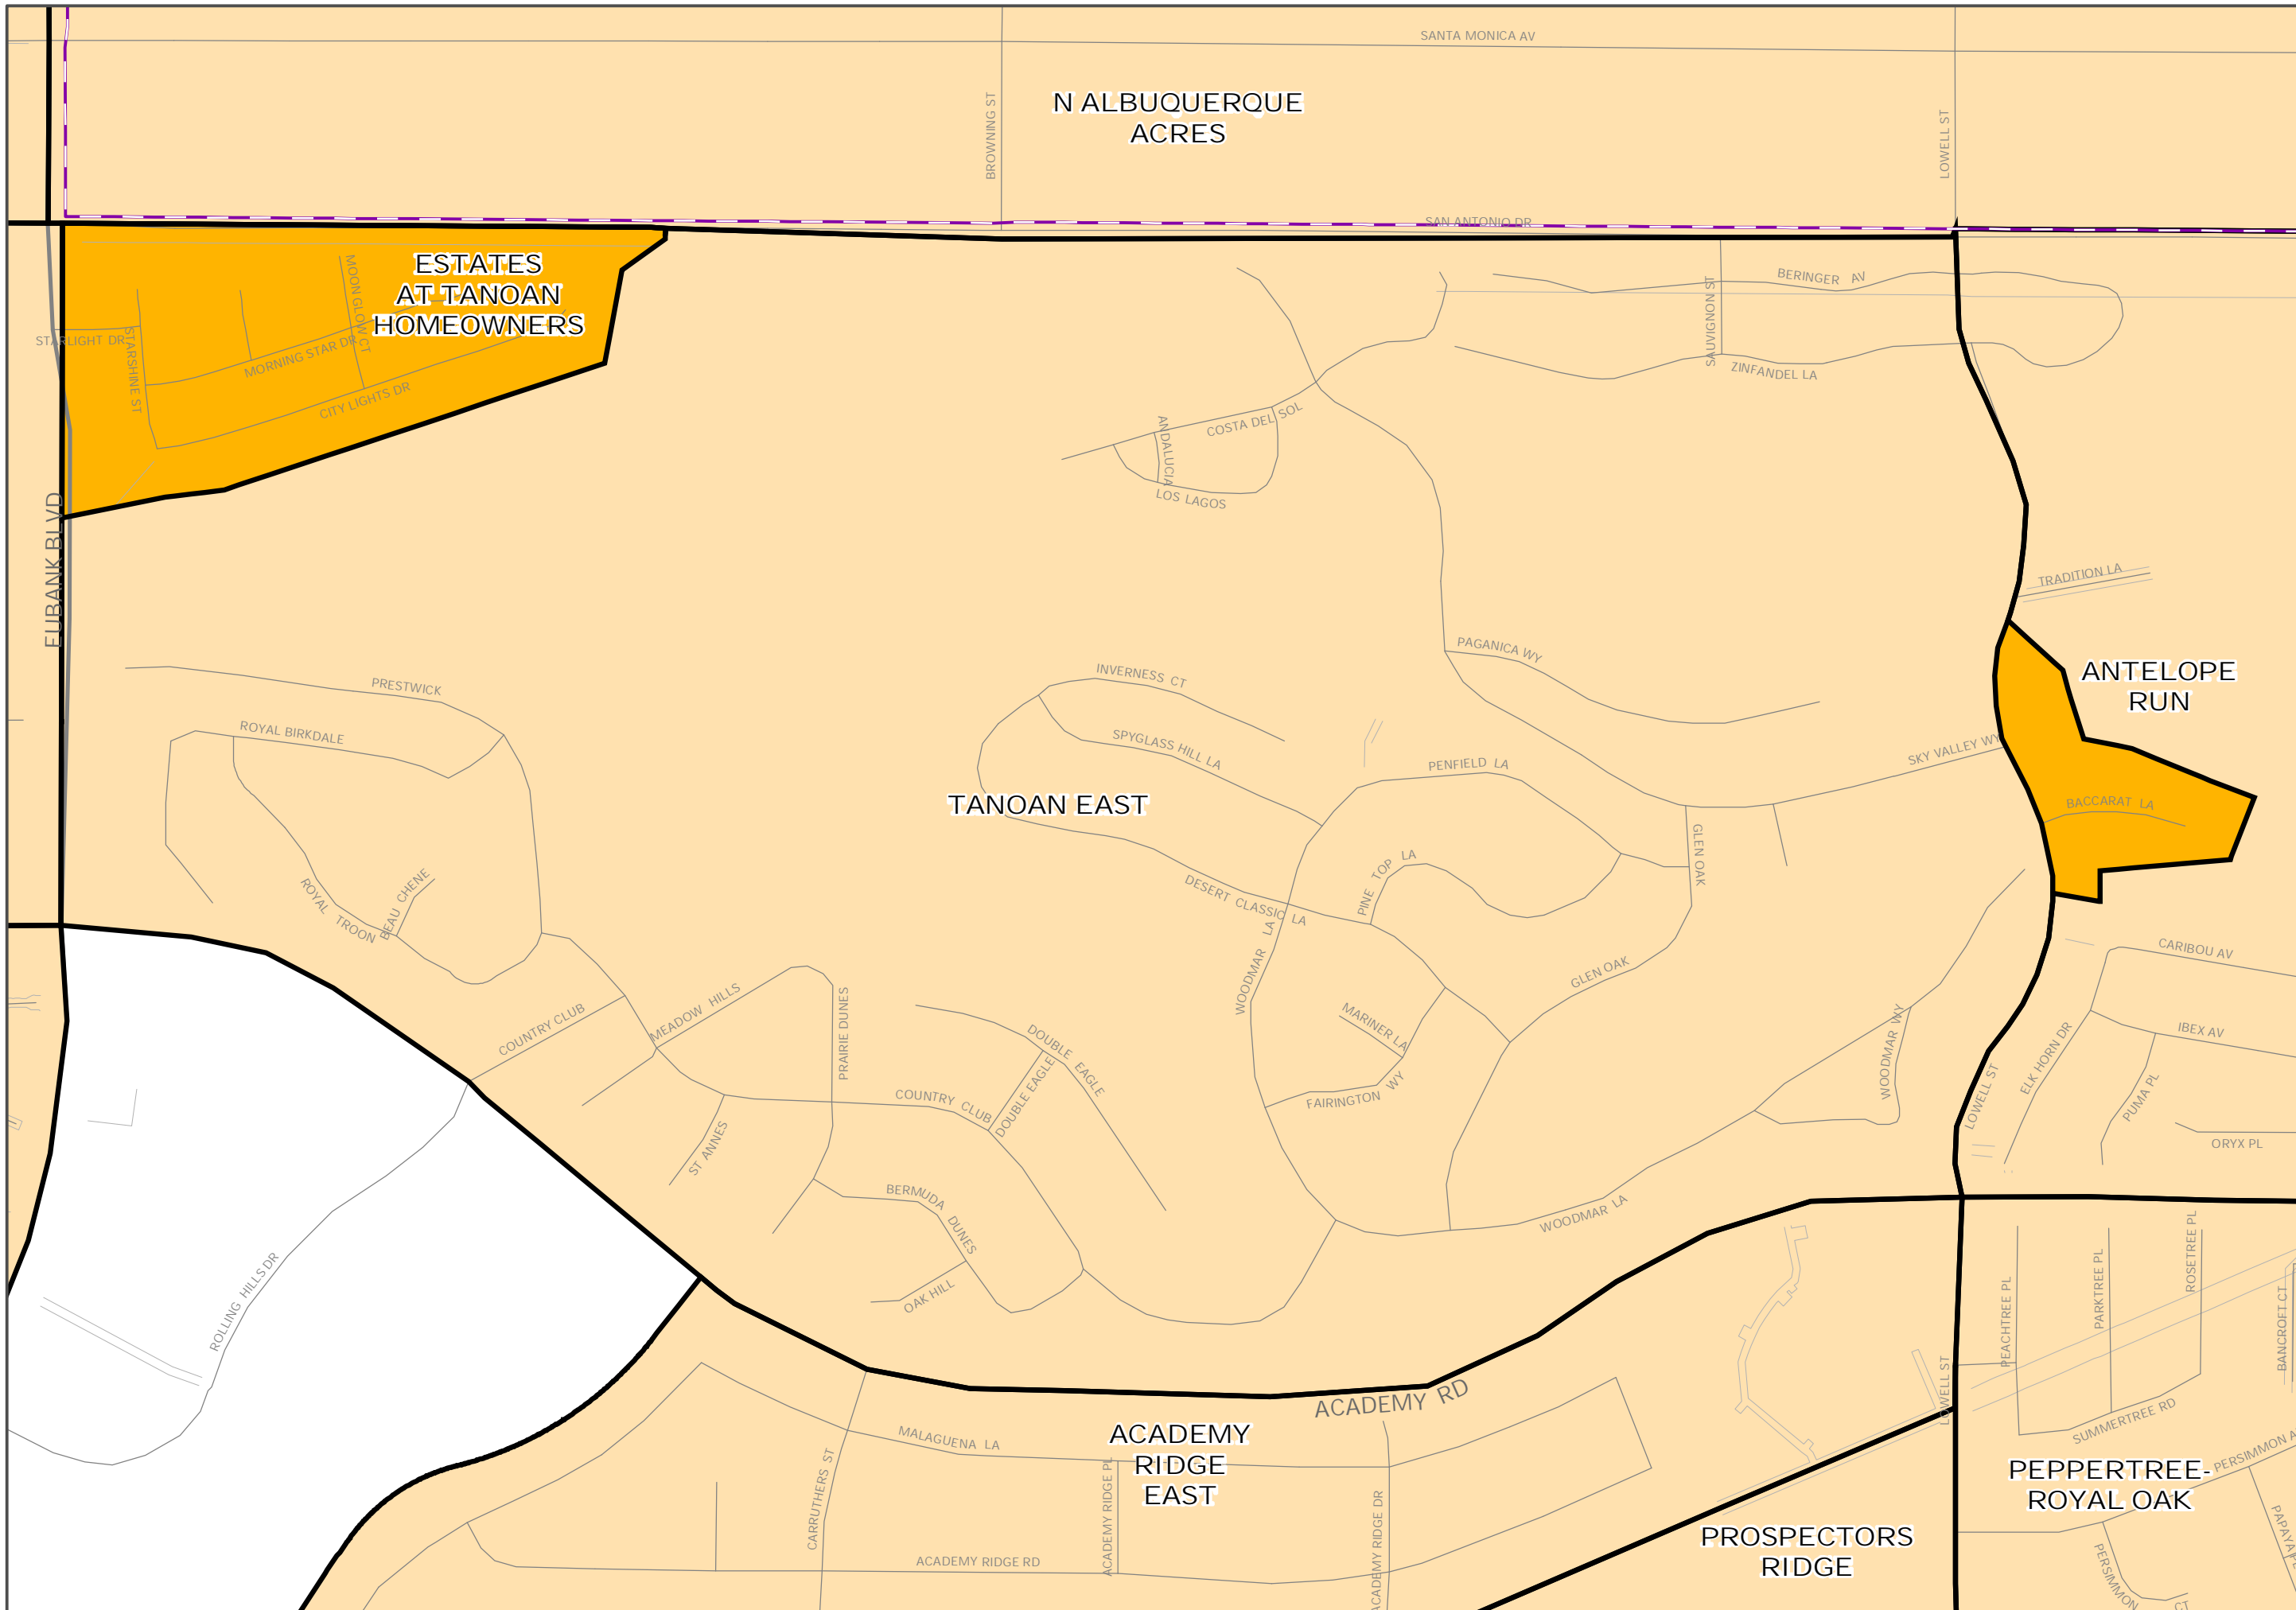

- Legend**
- Single Associations
  - Overlapping Associations
  - Municipal Limits

1 inch equals 424 feet

For information regarding associations not shown on this map, please contact the Office of Neighborhood Coordination at 924-3914.

8/31/2007

N ALBUQUERQUE  
ACRES

ESTATES  
AT TANOAN  
HOMEOWNERS

TANOAN EAST

ANTELOPE  
RUN

ACADEMY  
RIDGE  
EAST

PROSPECTORS  
RIDGE

PEPPERTREE -  
ROYAL OAK