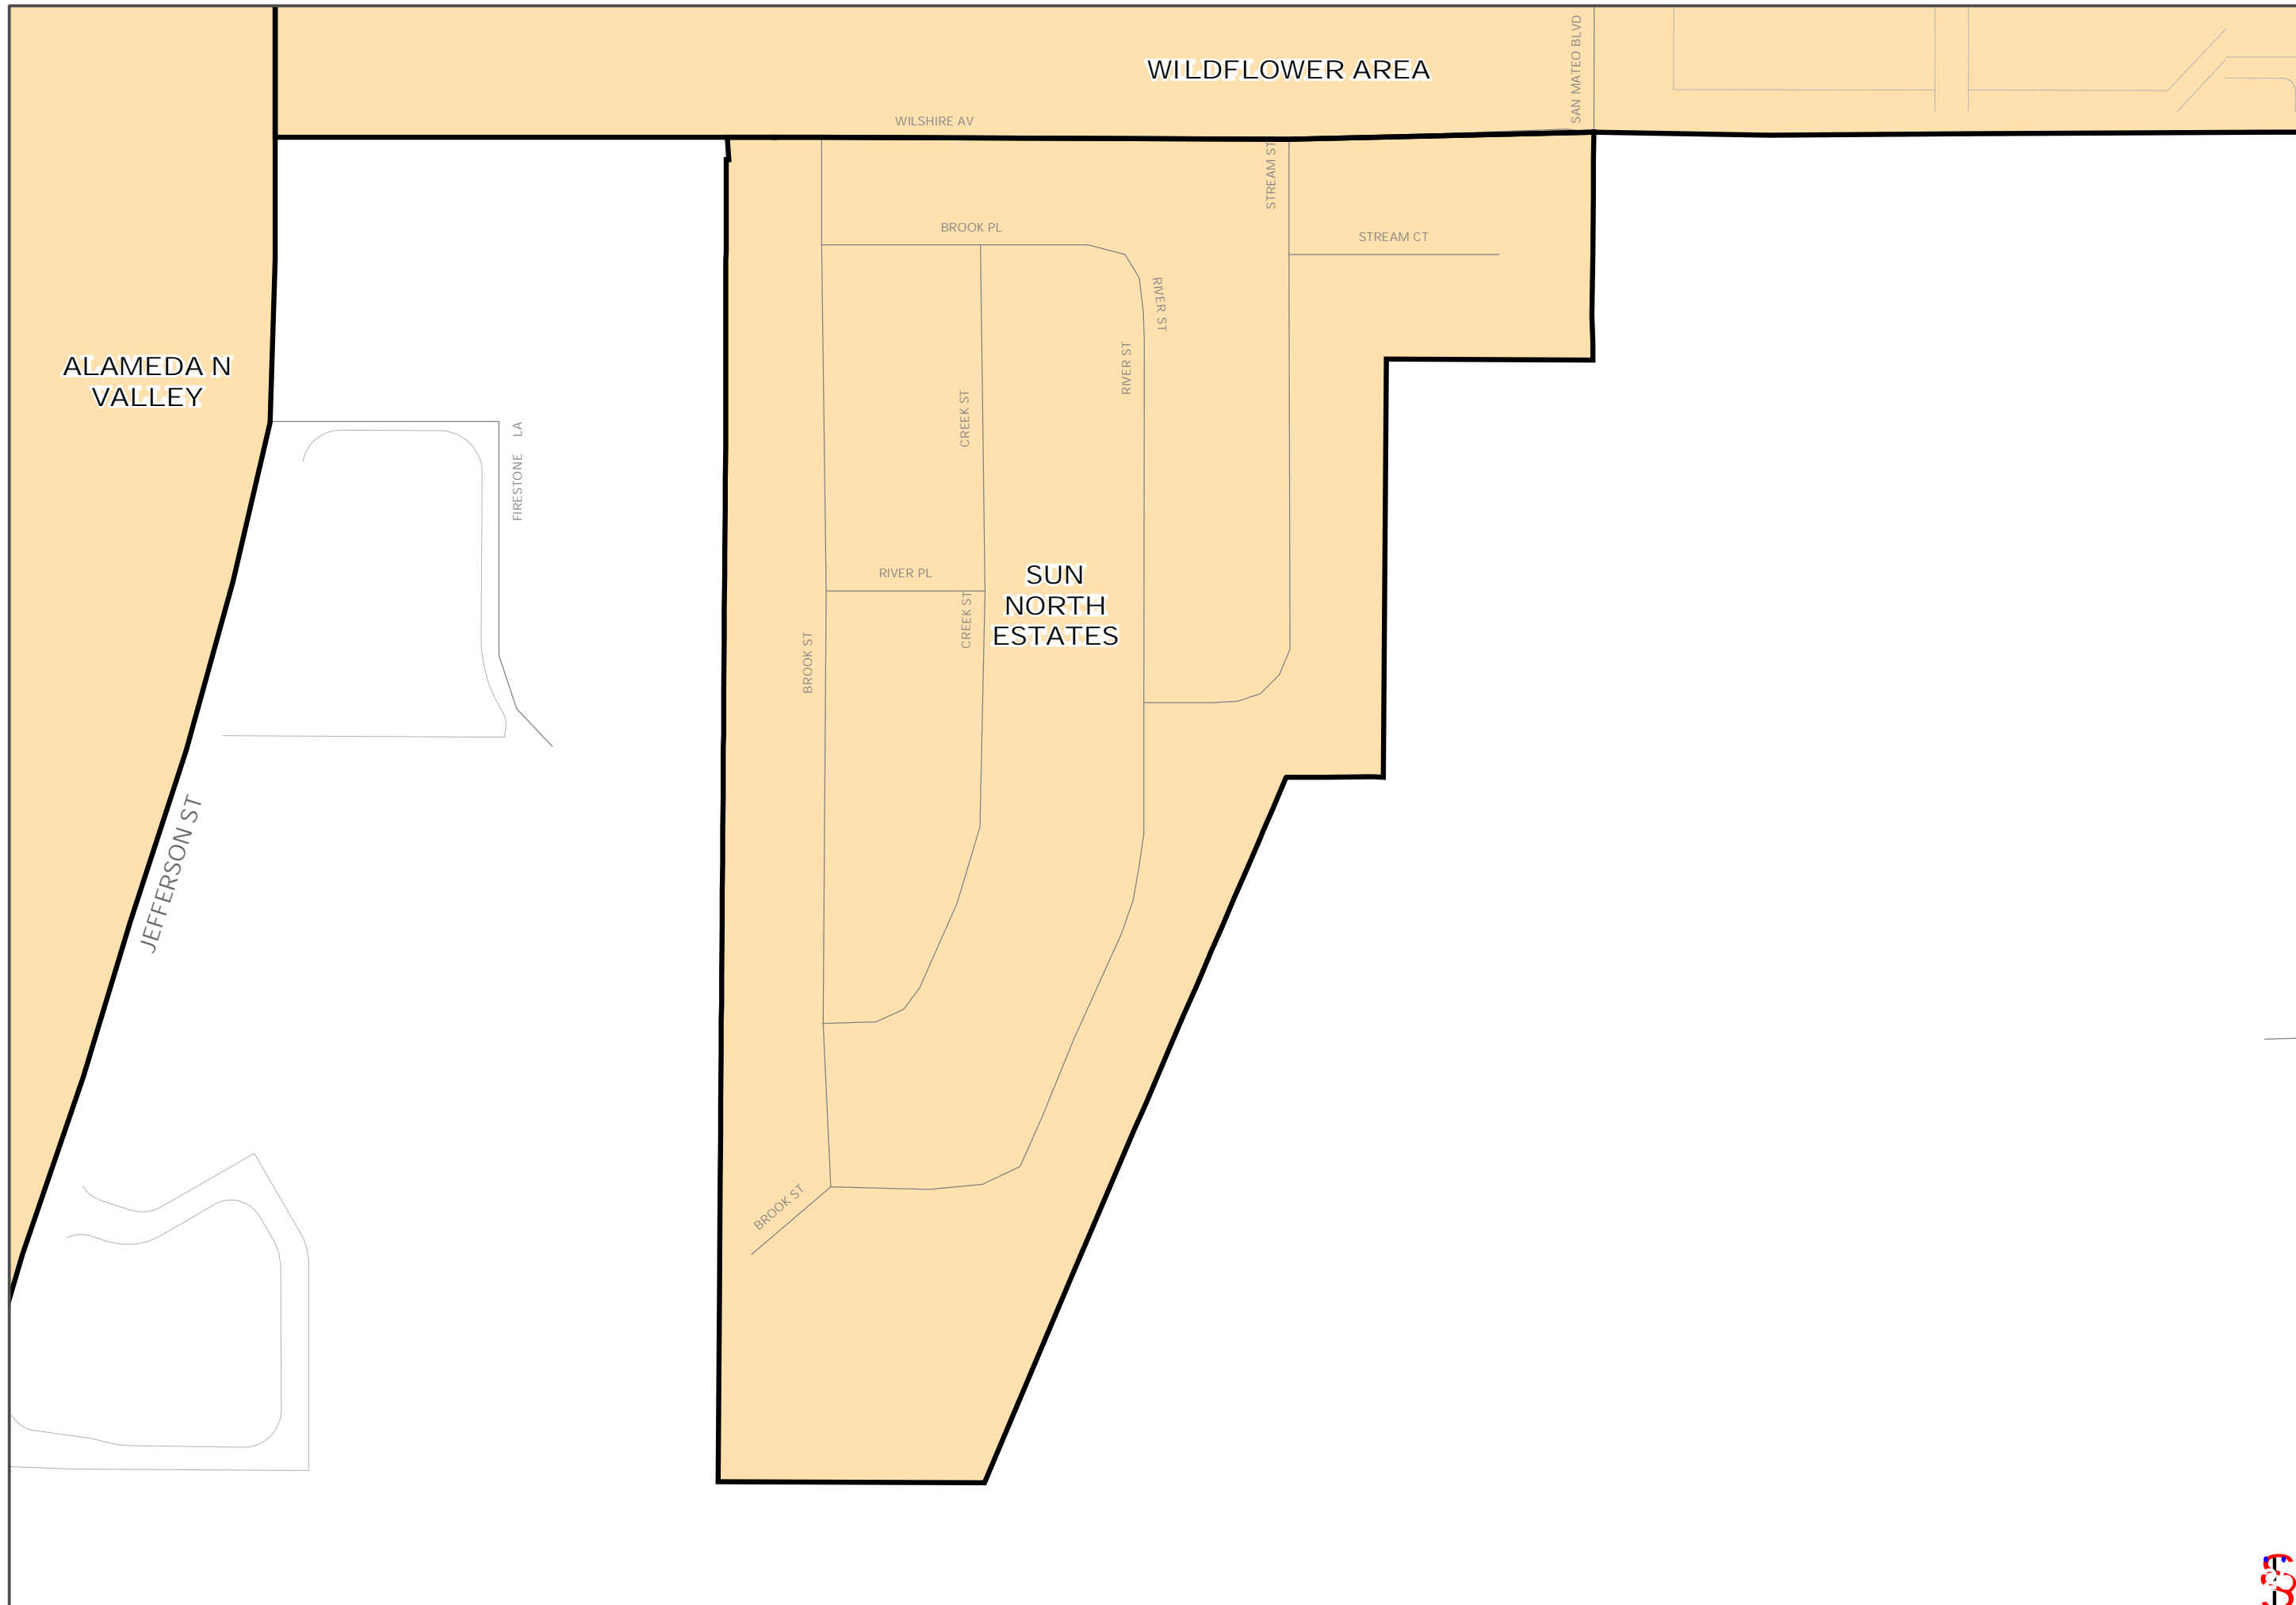

Legend

- Single Associations
- Overlapping Associations
- Municipal Limits

1 inch equals 181 feet

For information regarding associations not shown on this map, please contact the Office of Neighborhood Coordination at 924-3914.

8/31/2007

ALAMEDA N
VALLEY

WILDFLOWER AREA

WILSHIRE AV

SAN MATEO BLVD

BROOK PL

STREAM CT

STREAM ST

RIVER ST

CREEK ST

SUN
NORTH
ESTATES

RIVER PL

BROOK ST

CREEK ST

RIVER ST

FIRESTONE LA

JEFFERSON ST

BROOK ST