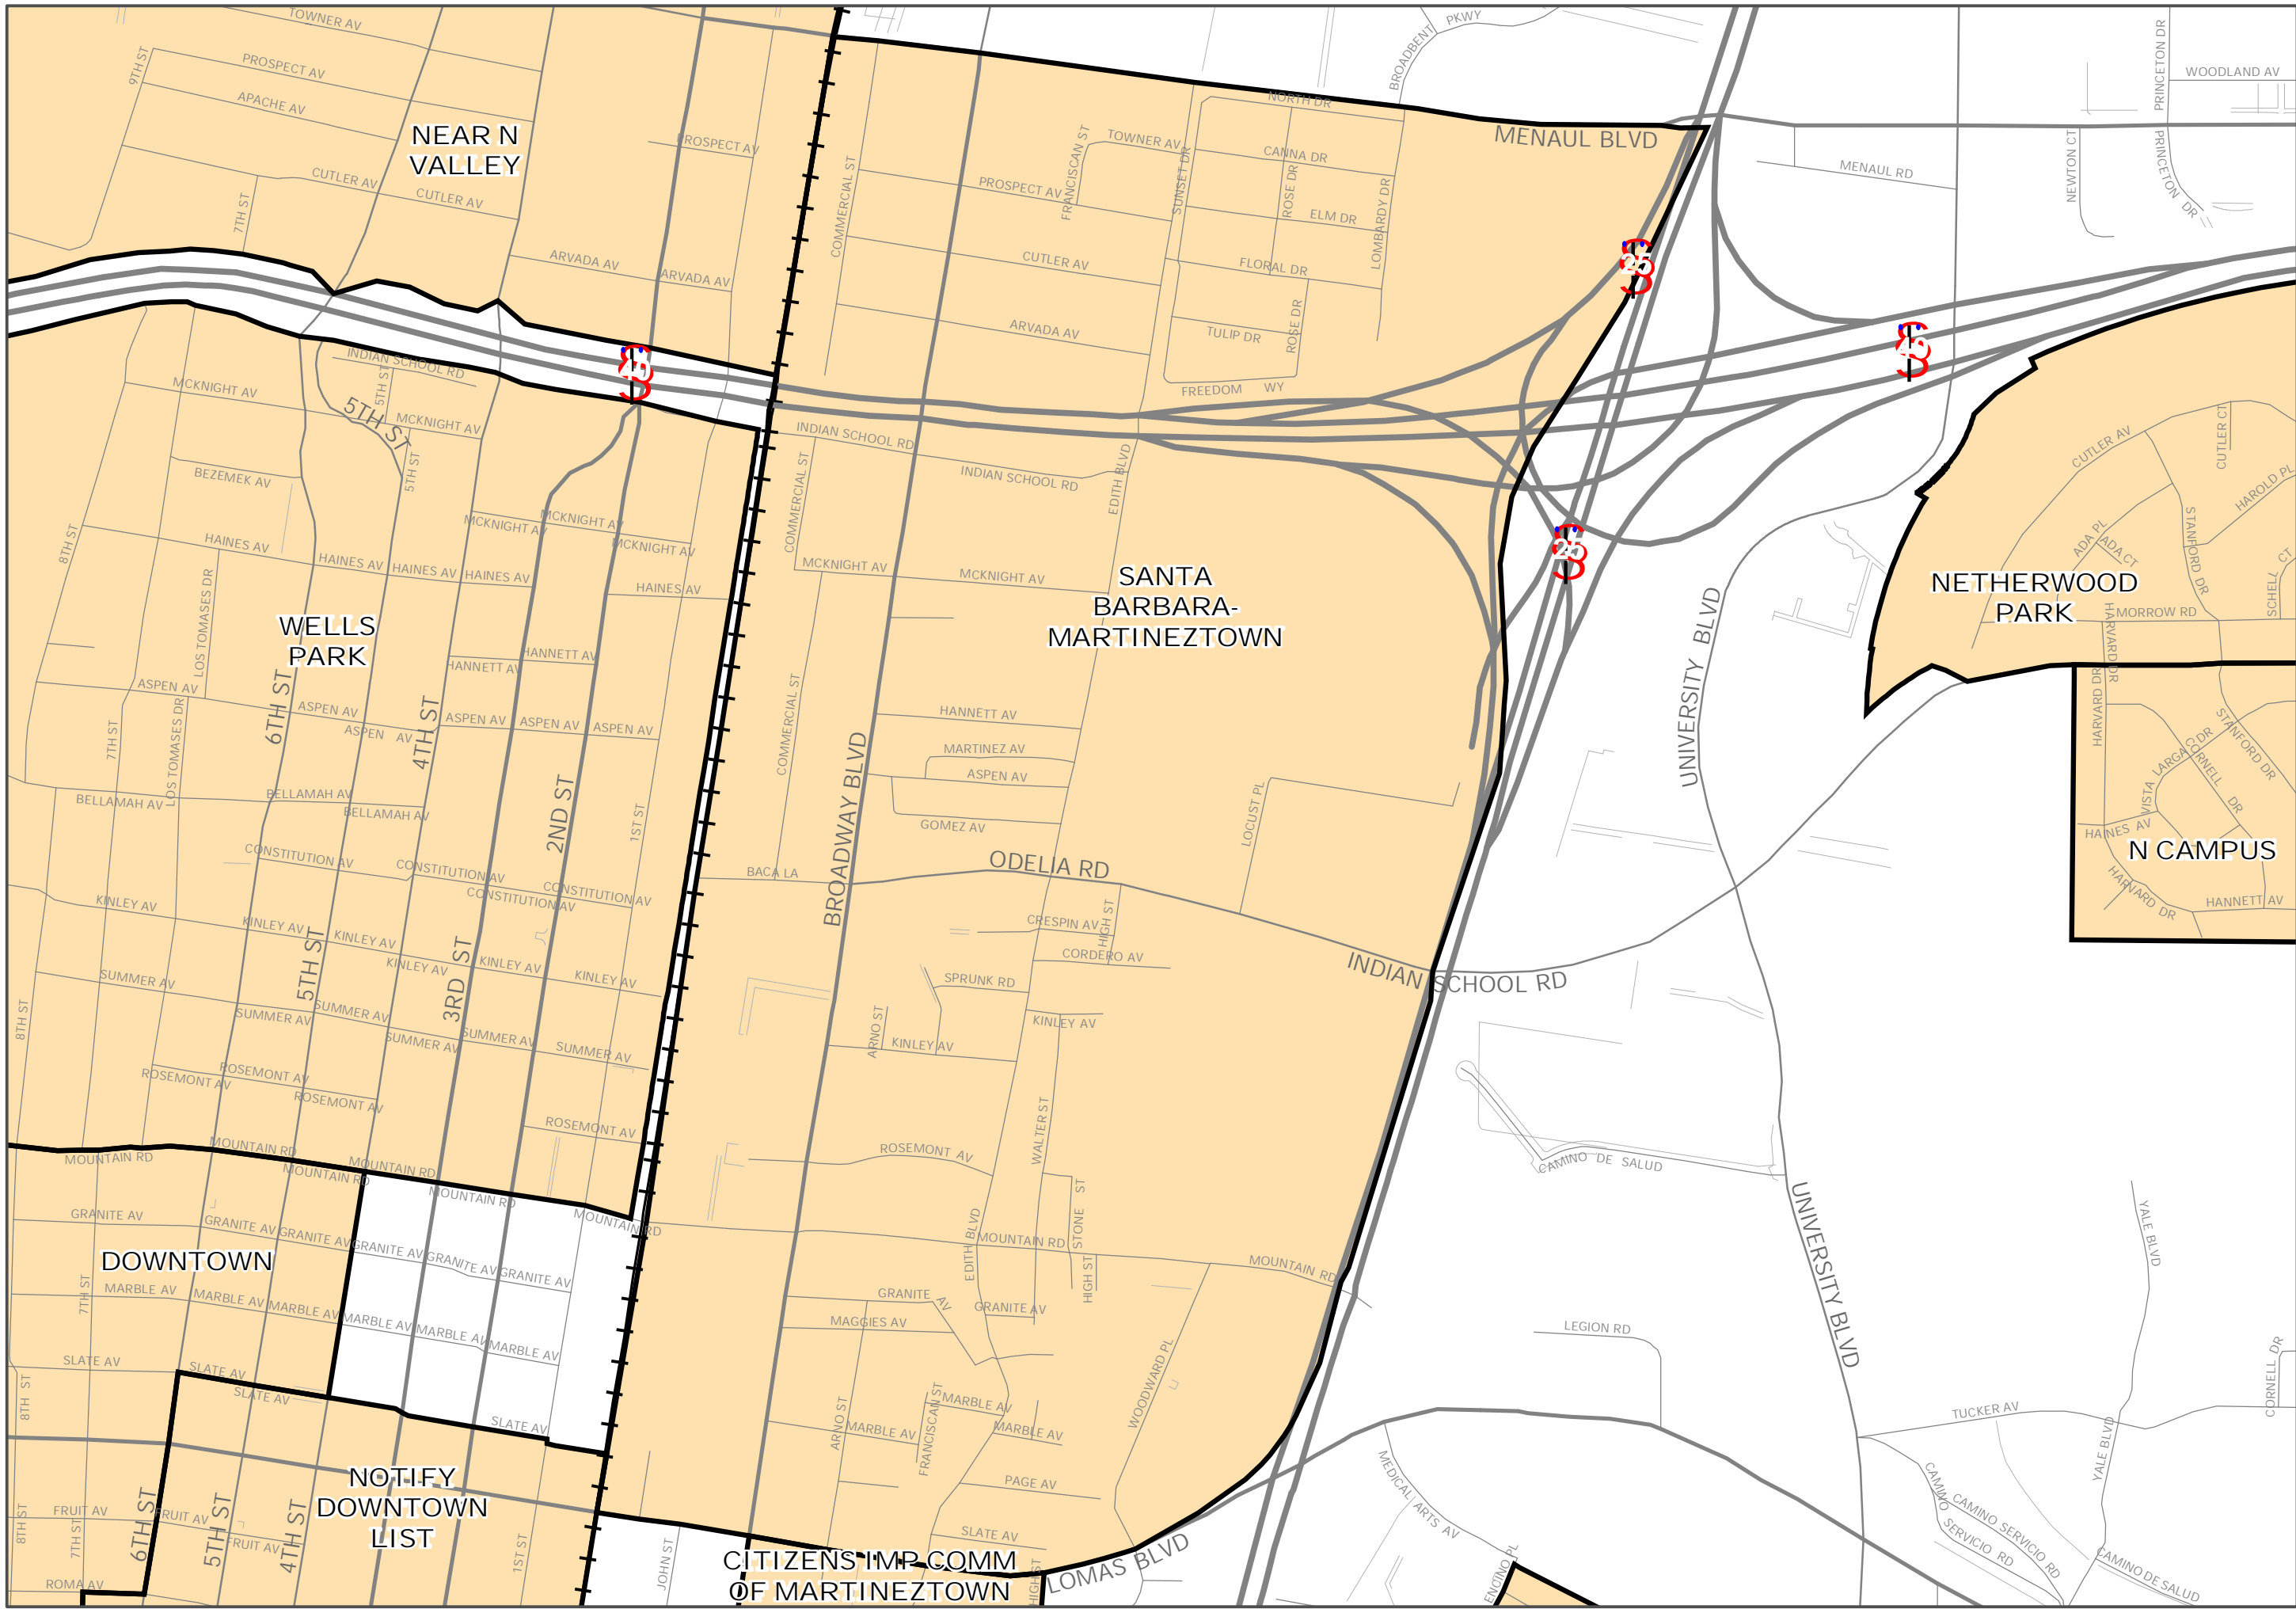

# Albuquerque Neighborhood Associations

- Legend**
- Single Associations
  - Overlapping Associations
  - Municipal Limits

1 inch equals 738 feet

For information regarding associations not shown on this map, please contact the Office of Neighborhood Coordination at 924-3914.