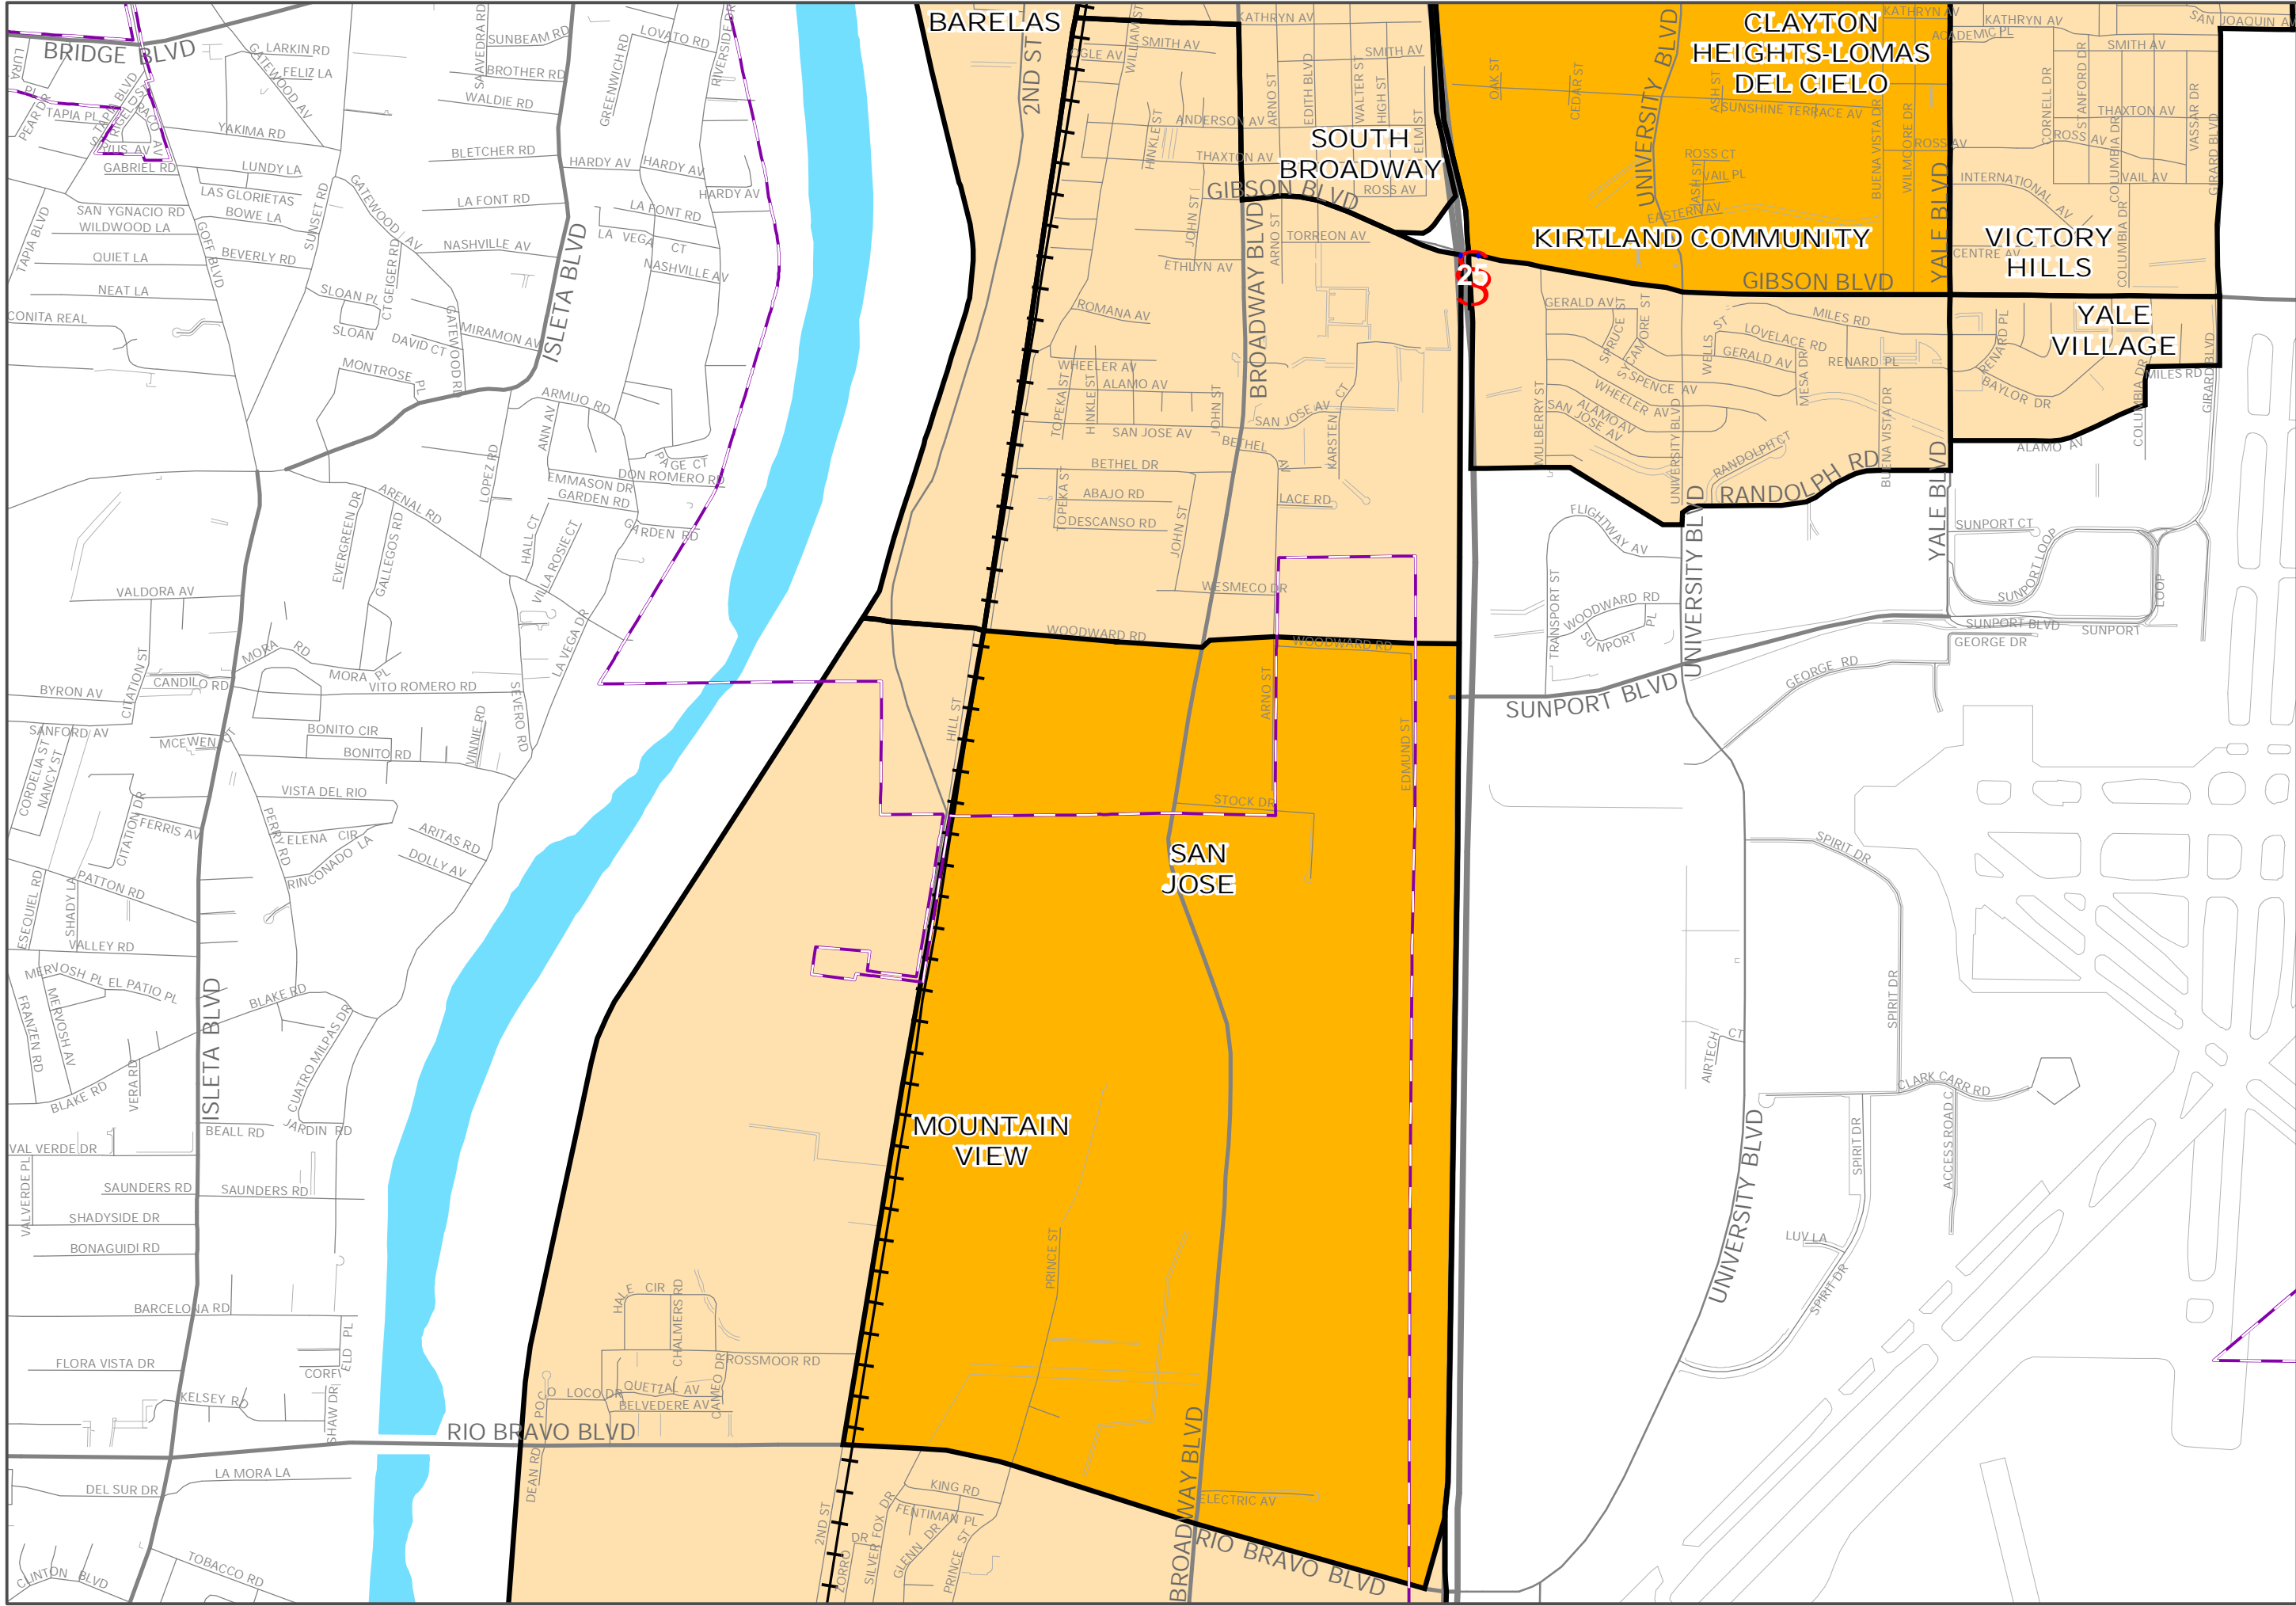

Albuquerque Neighborhood Associations

- Legend**
- Single Associations
 - Overlapping Associations
 - Municipal Limits

1 inch equals 1,495 feet

For information regarding associations not shown on this map, please contact the Office of Neighborhood Coordination at 924-3914.