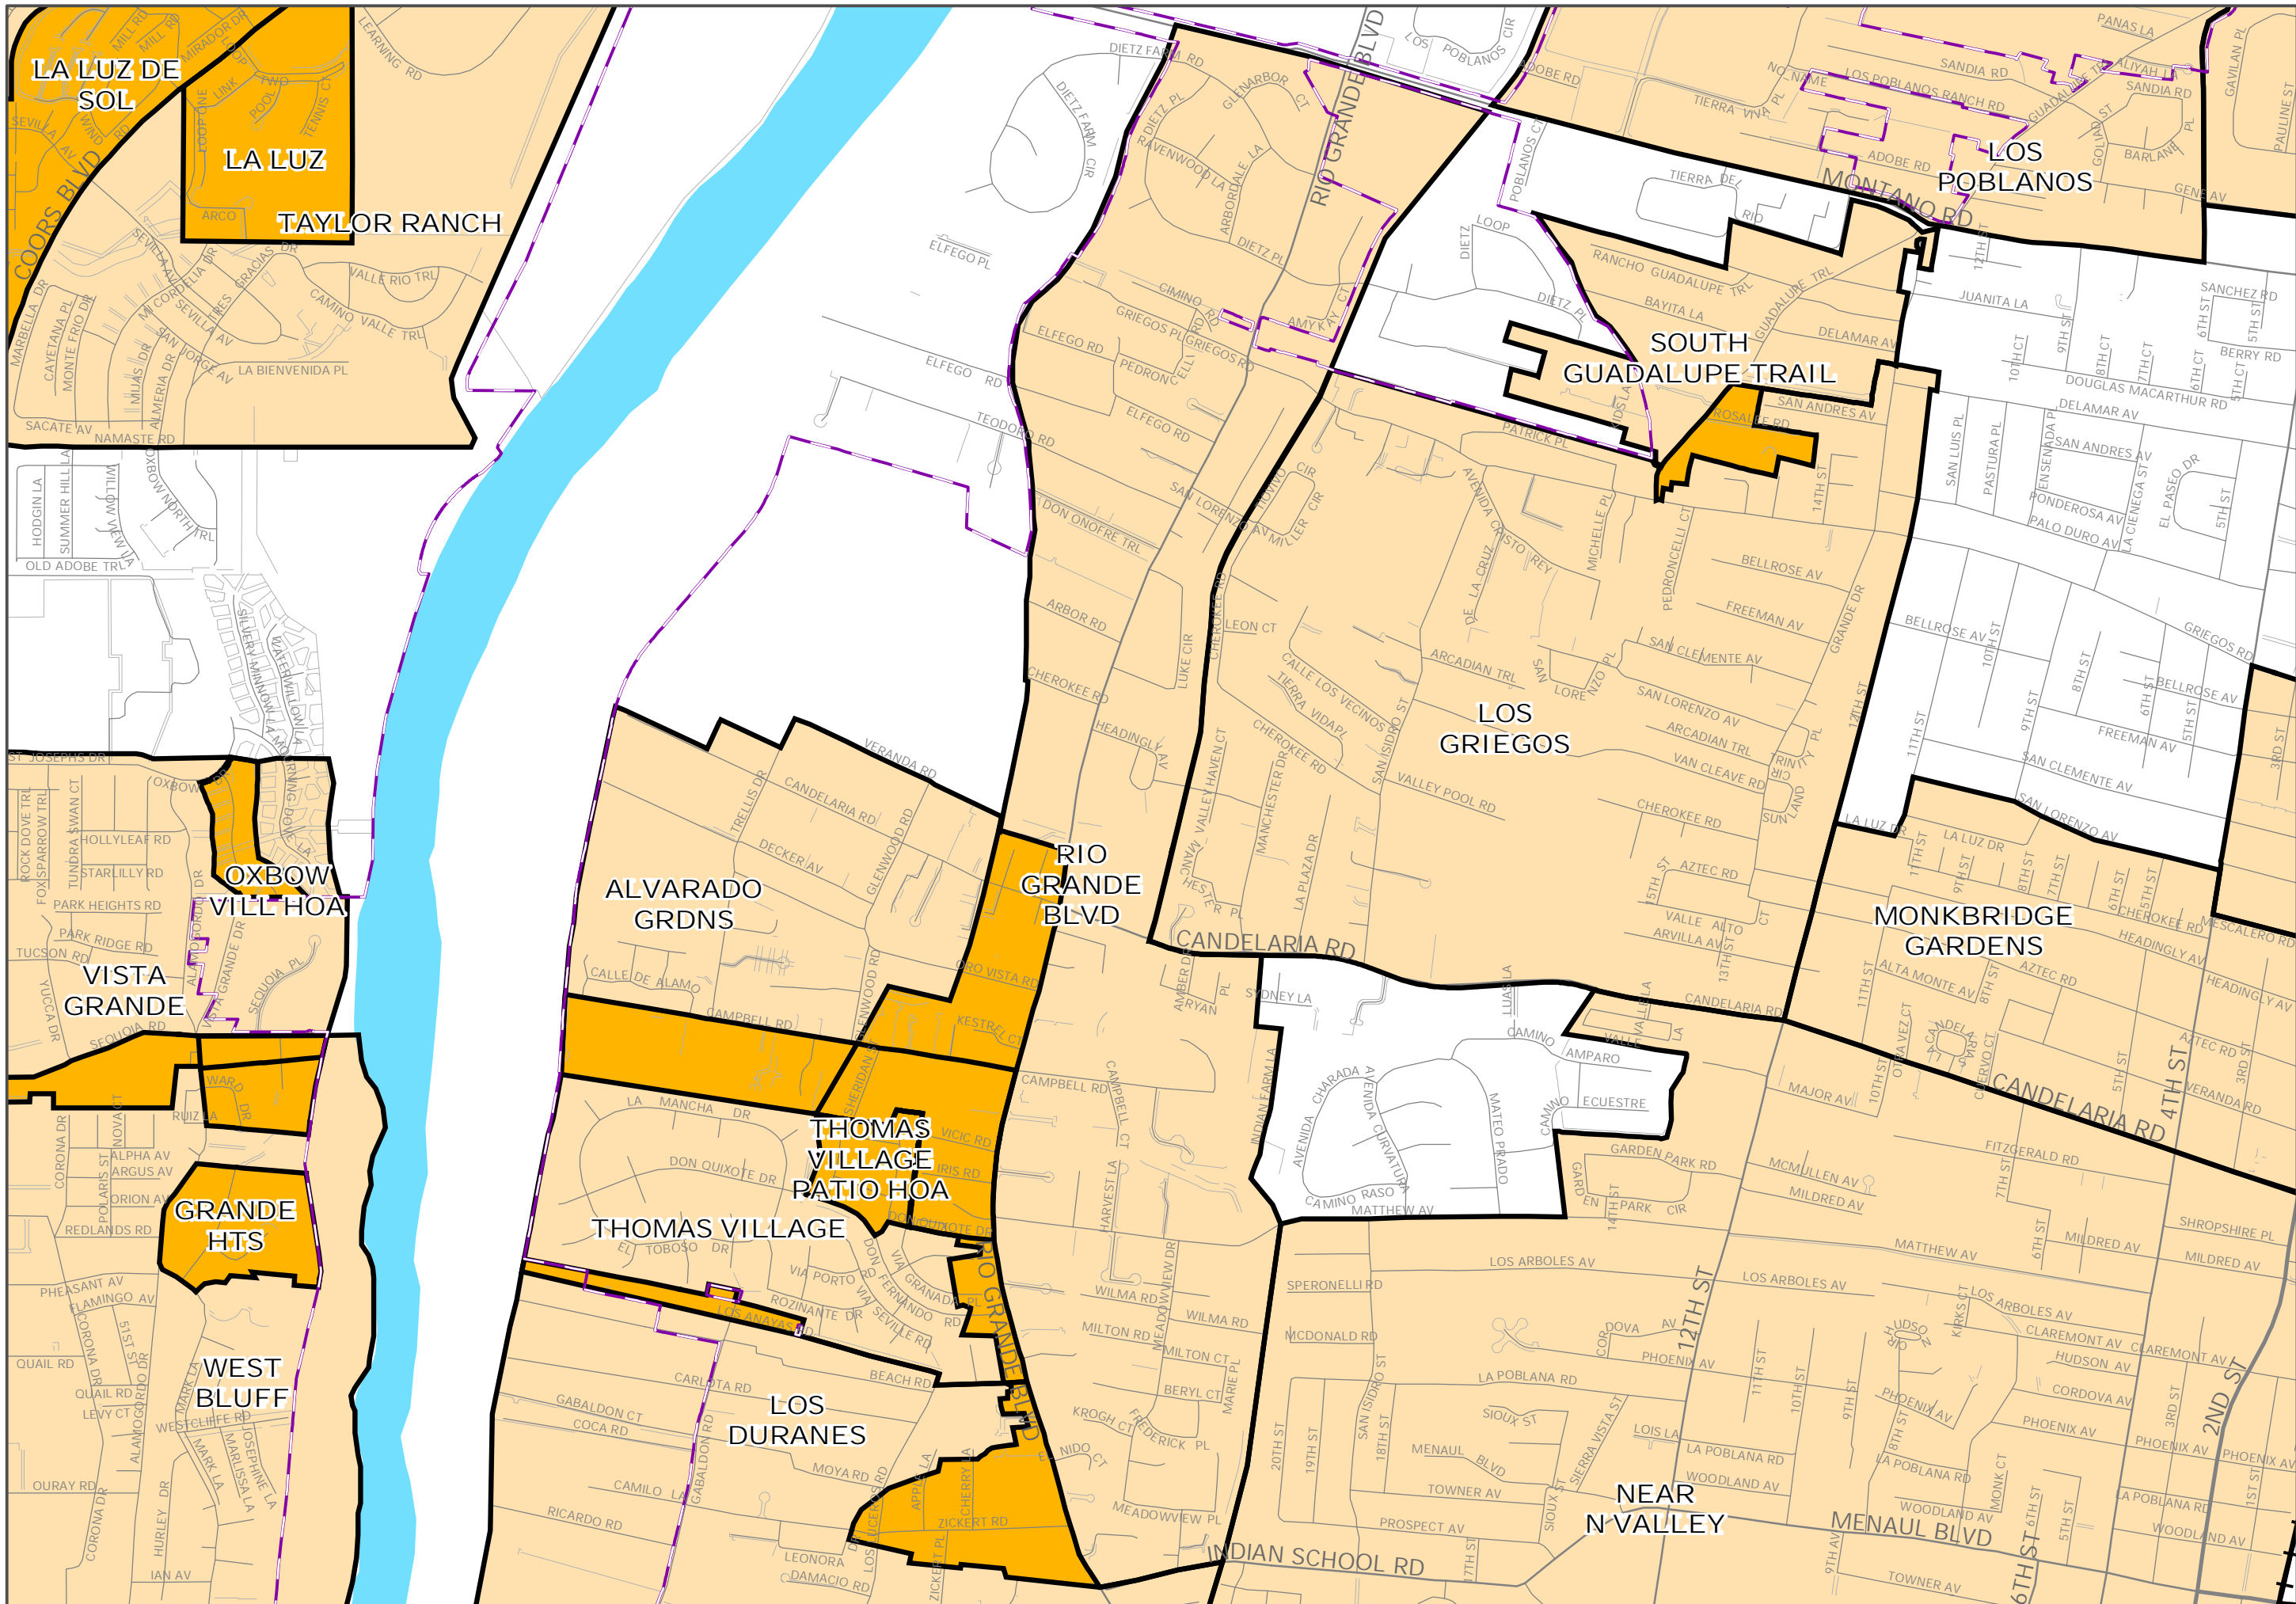

# Albuquerque Neighborhood Associations

- Legend**
- Single Associations
  - Overlapping Associations
  - Municipal Limits

1 inch equals 1,182 feet

For information regarding associations not shown on this map, please contact the Office of Neighborhood Coordination at 924-3914.