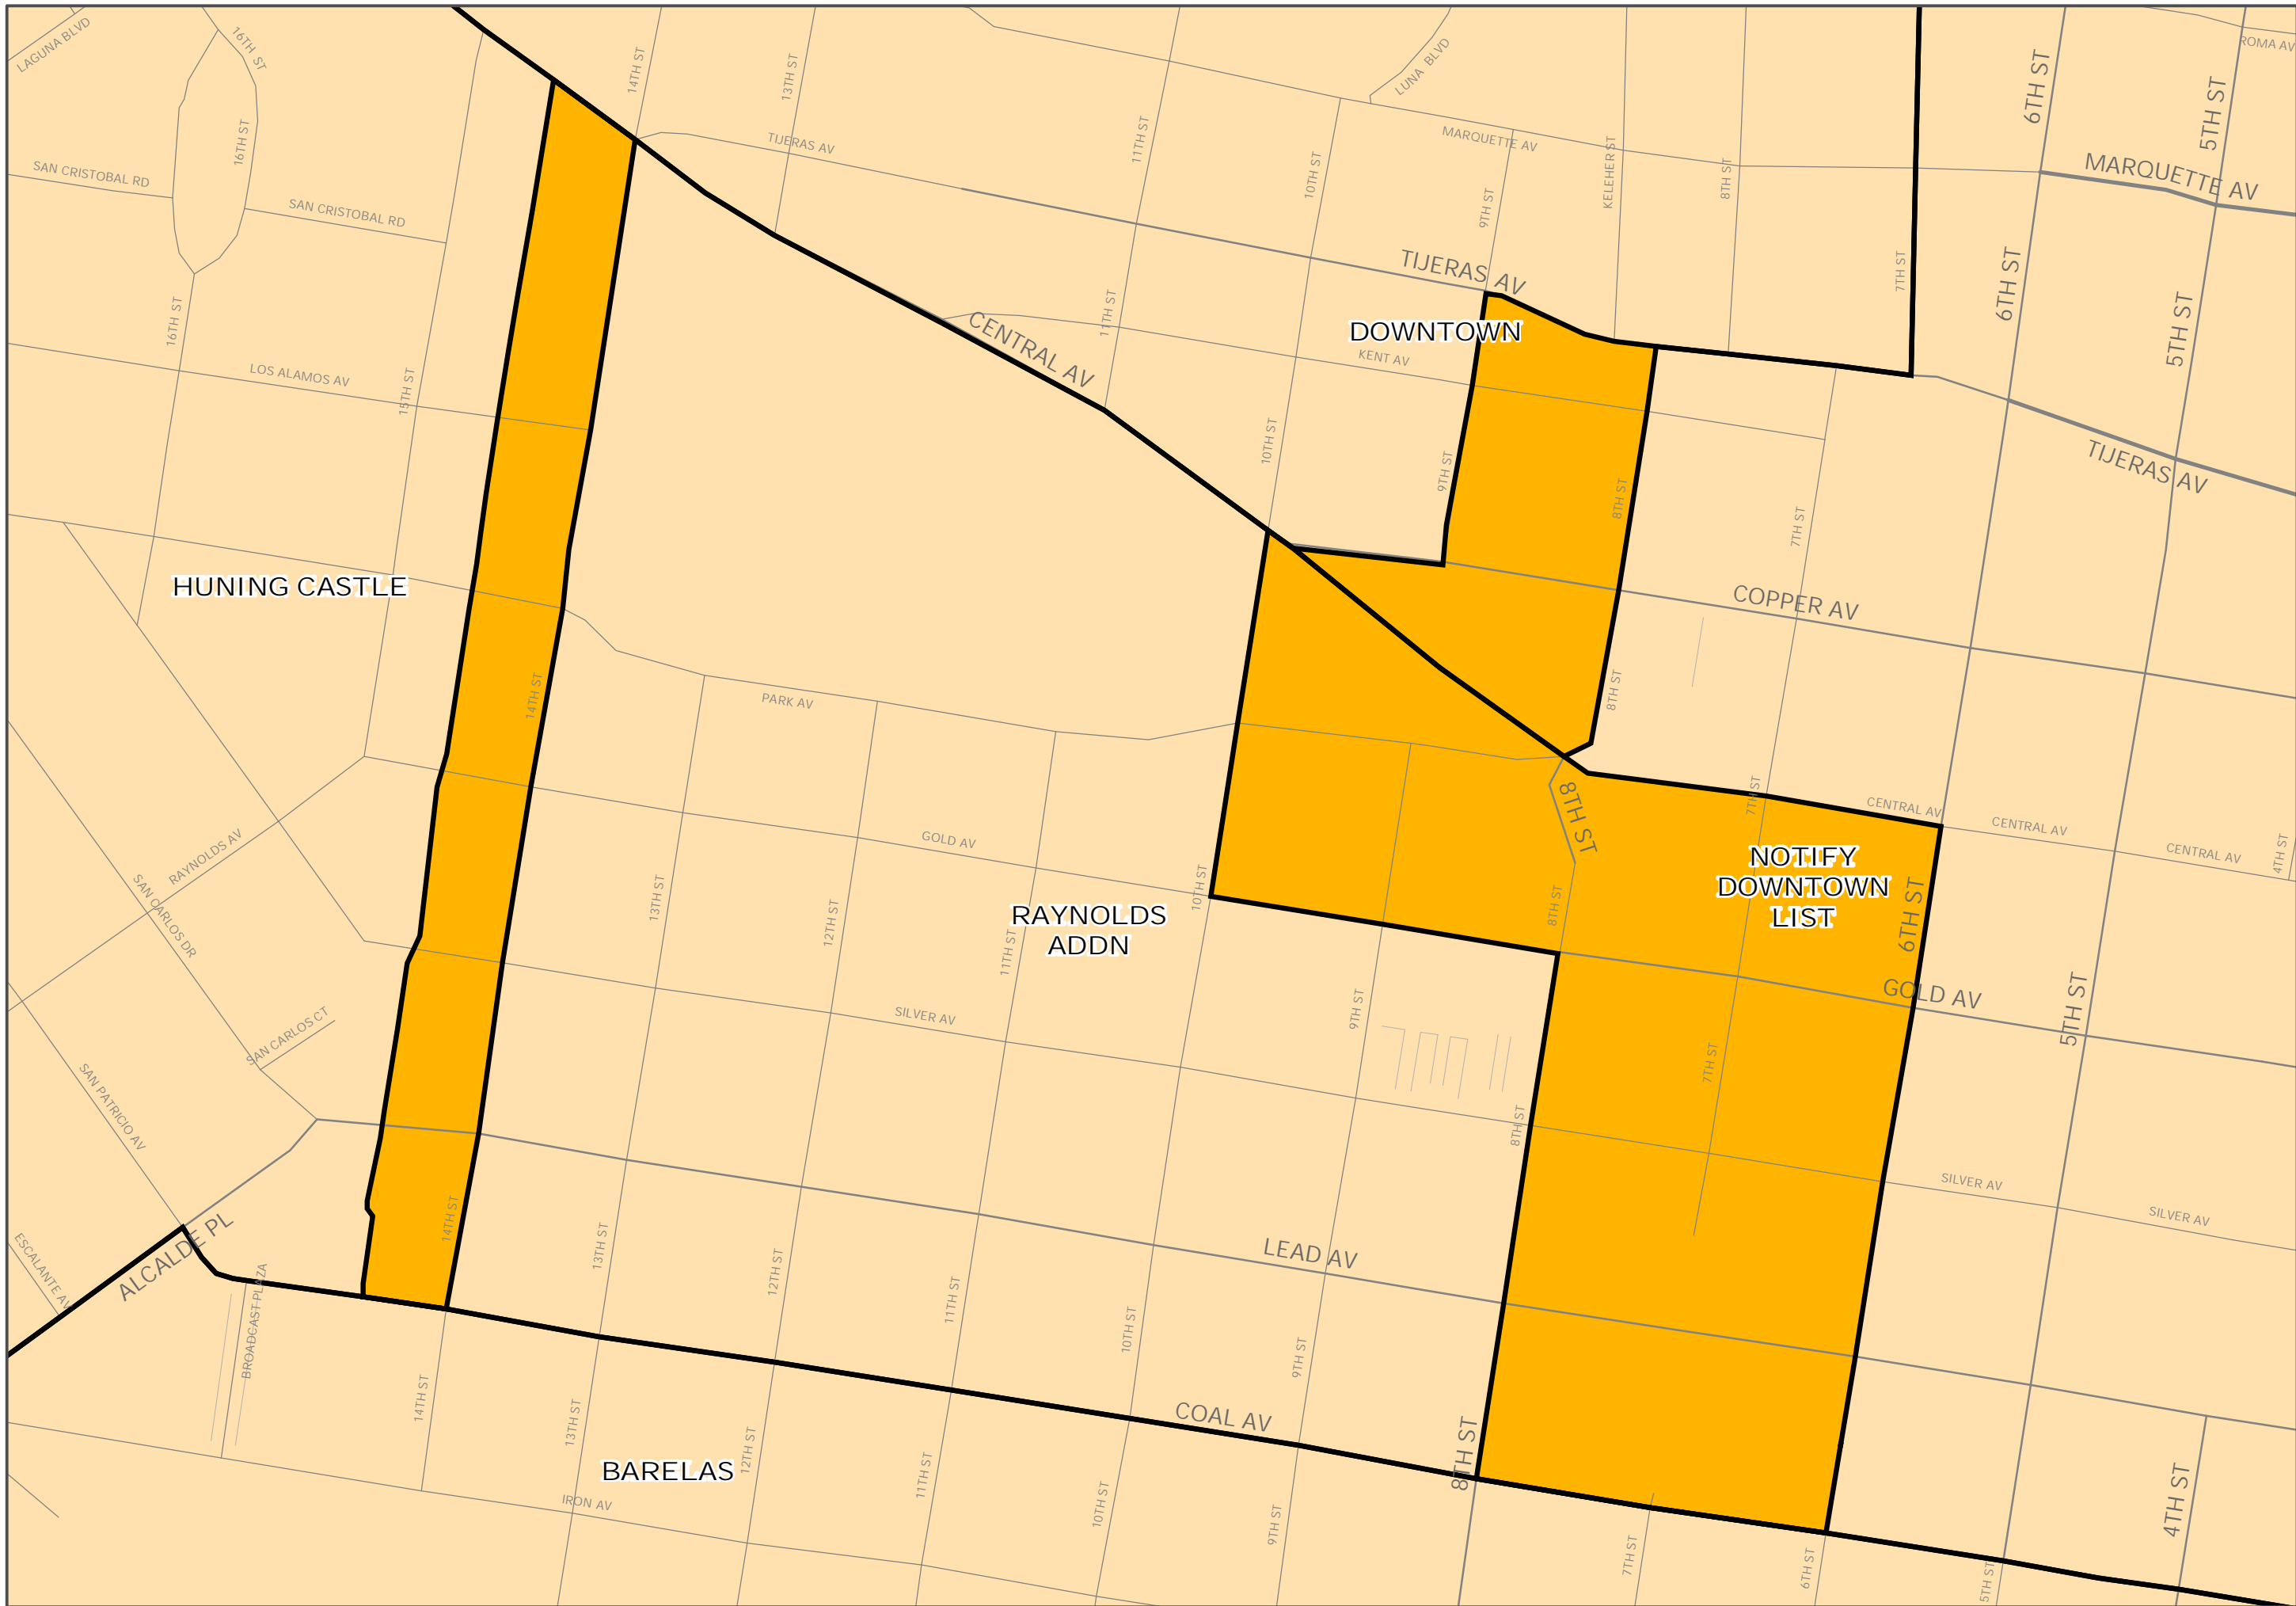

Legend

- Single Associations
- Overlapping Associations
- Municipal Limits

1 inch equals 308 feet

For information regarding associations not shown on this map, please contact the Office of Neighborhood Coordination at 924-3914.

8/31/2007

HUNING CASTLE

DOWNTOWN

RAYNOLDS ADDN

BARELAS

NOTIFY  
DOWNTOWN  
LIST