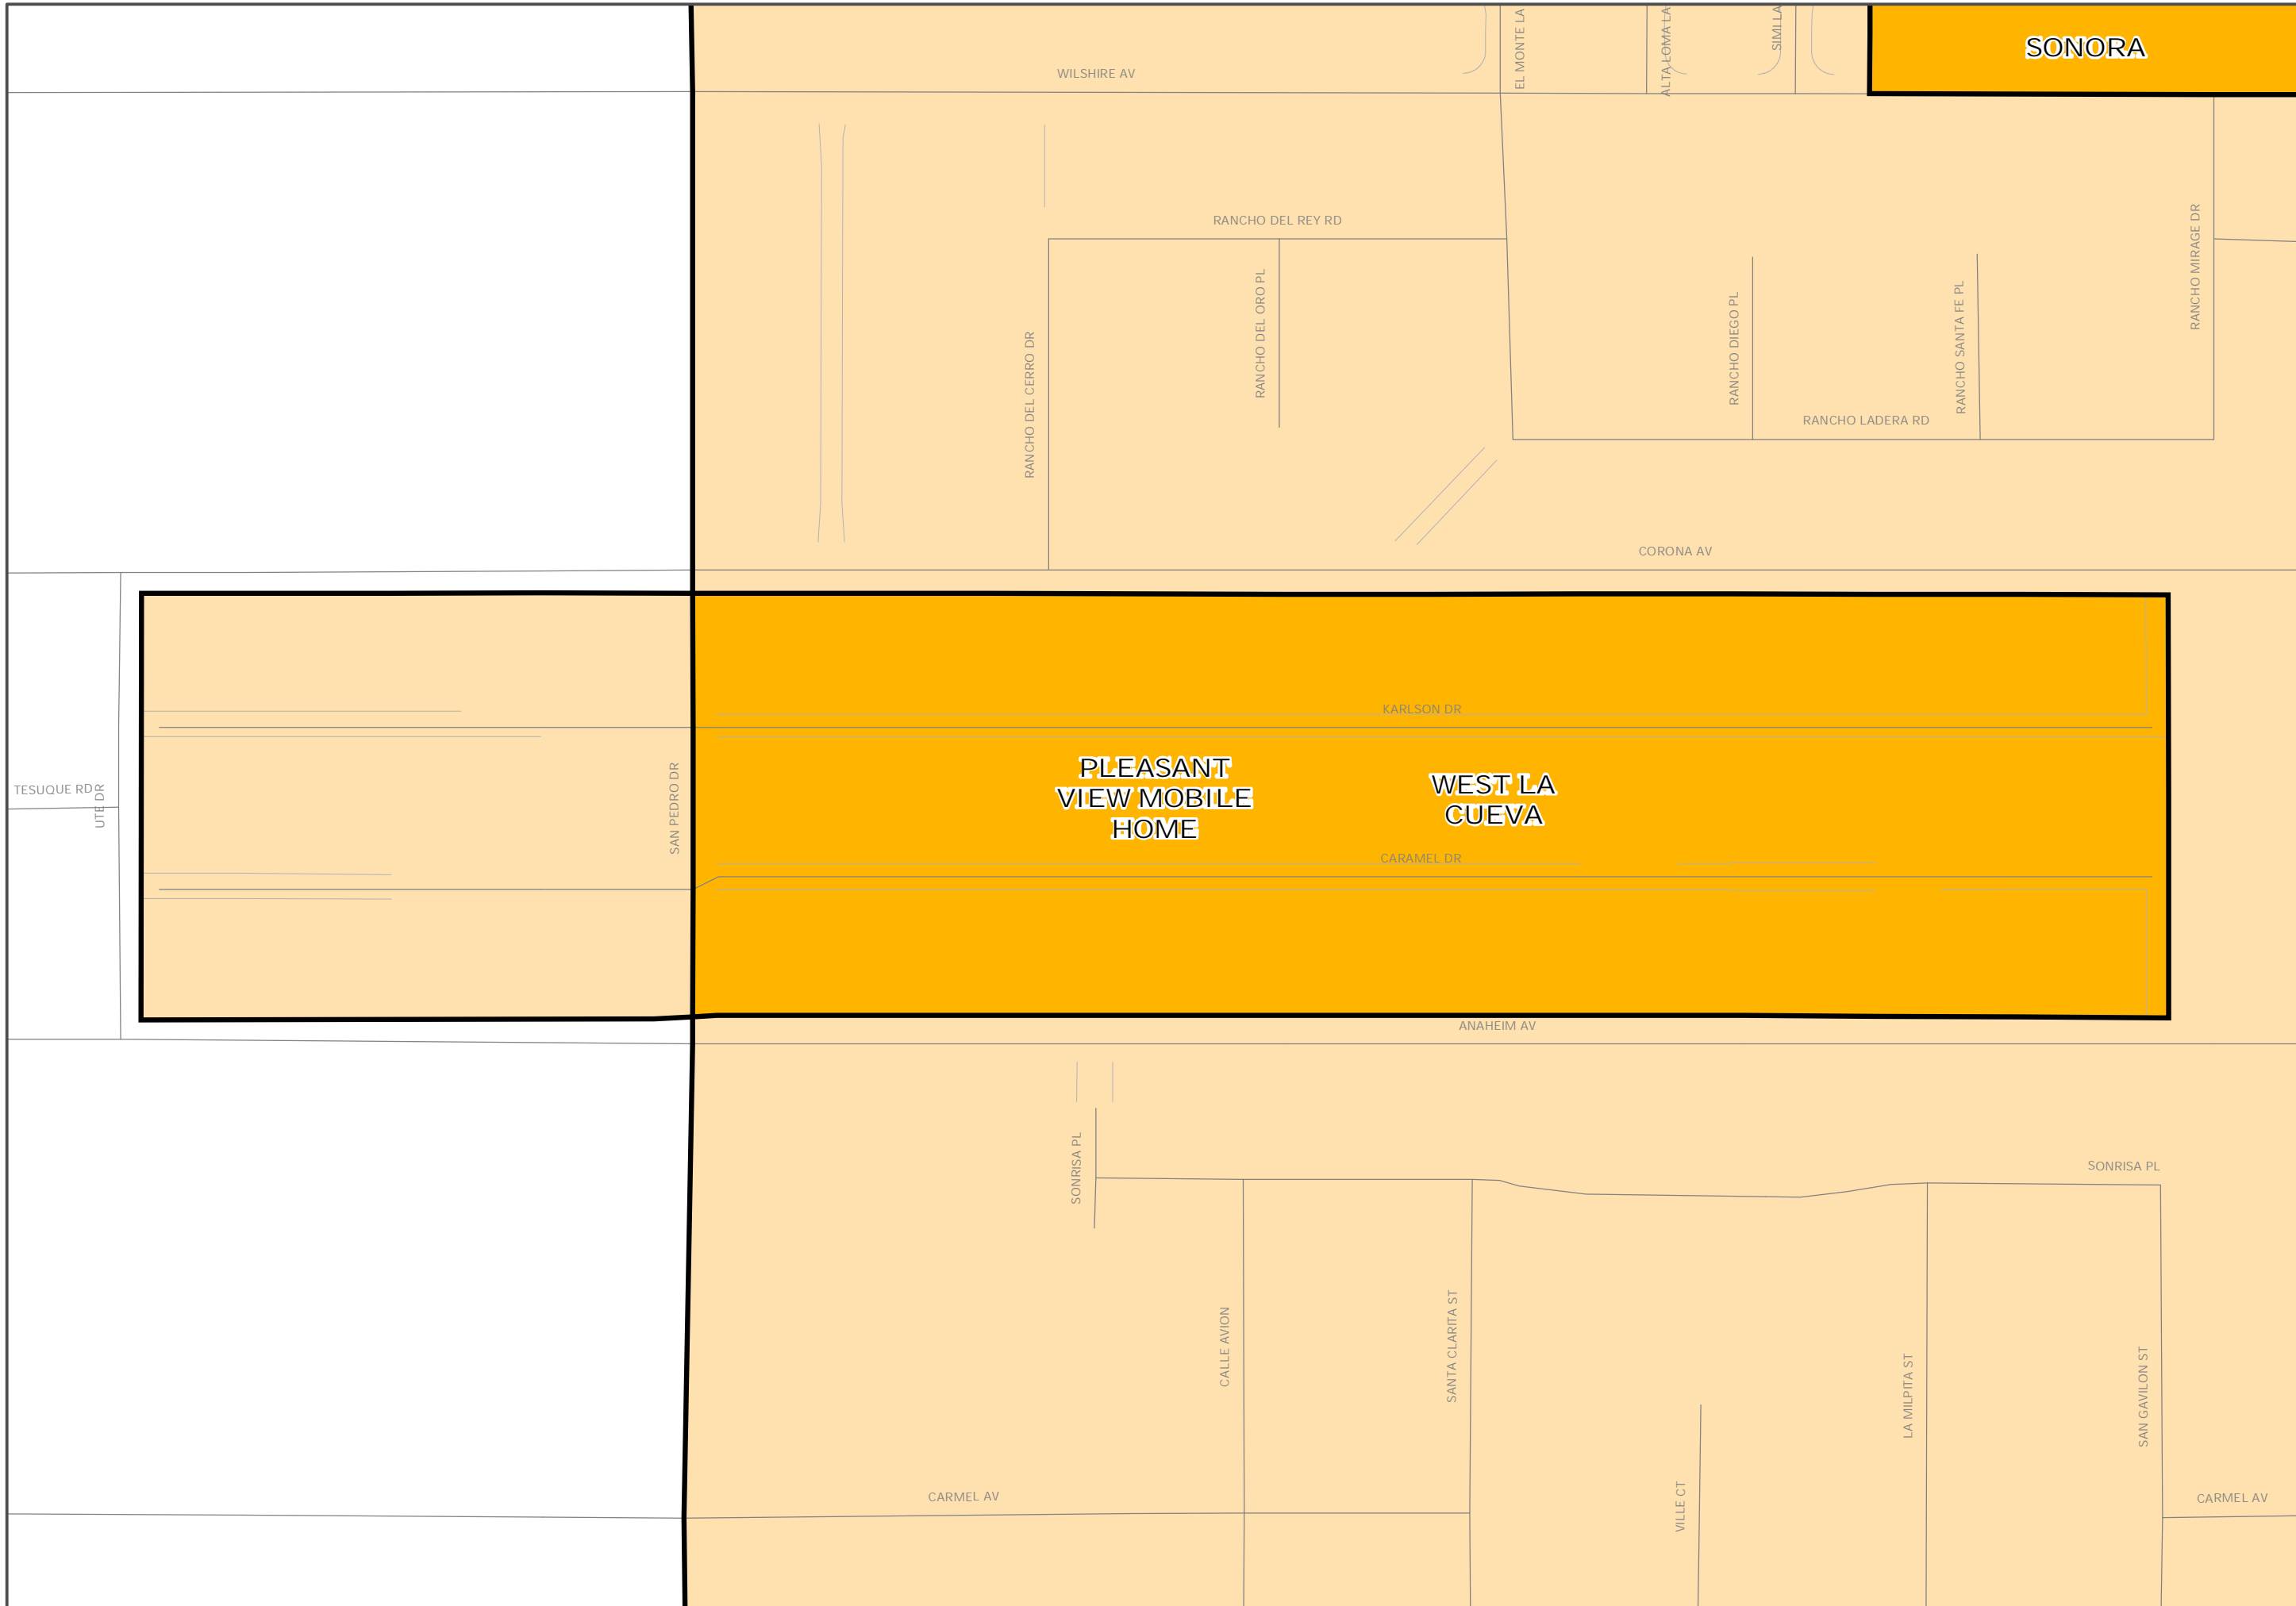

SONORA

Legend
 Single Associations
 Overlapping Associations
 Municipal Limits

1 inch equals 170 feet

For information regarding associations not shown on this map, please contact the Office of Neighborhood Coordination at 924-3914.