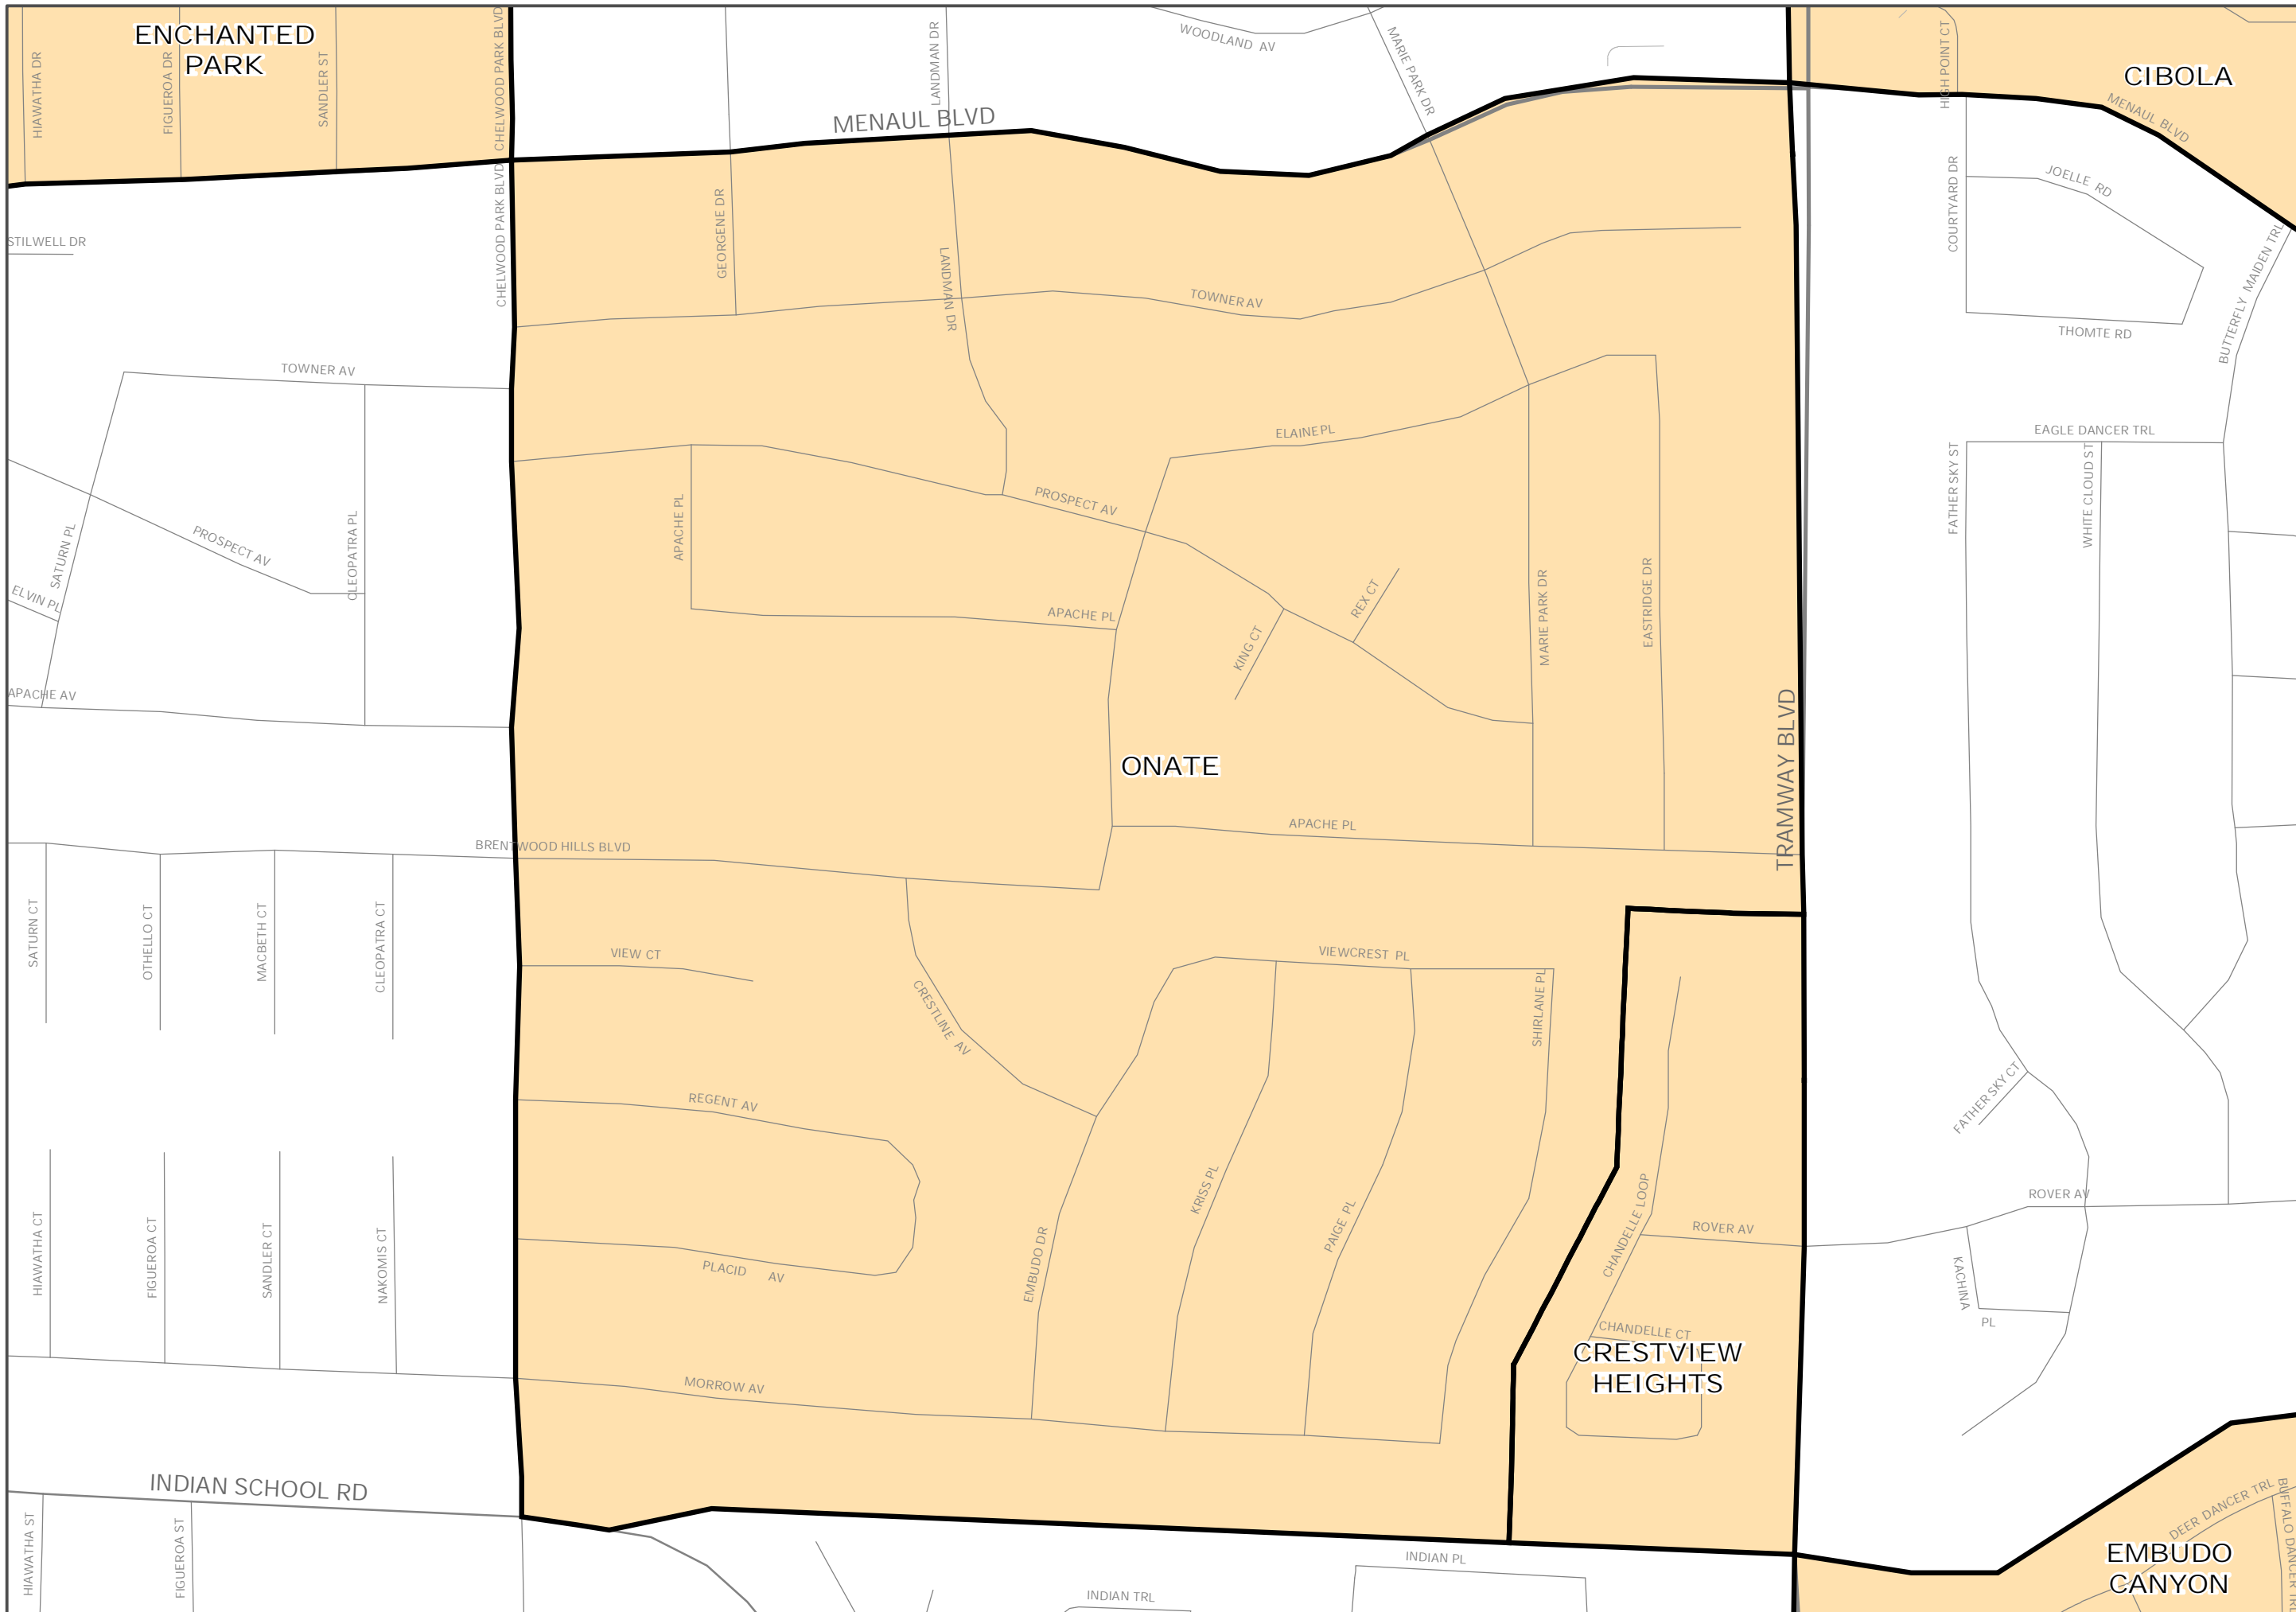

**Legend**  
 Single Associations  
 Overlapping Associations  
 Municipal Limits

1 inch equals 318 feet

For information regarding associations not shown on this map, please contact the Office of Neighborhood Coordination at 924-3914.

TOWNER AV

JOELLE RD

THOMTE RD

PROSPECT AV

PROSPECT AV

ELAINE PL

EAGLE DANCER TRL

APACHE AV

FIGUEROA CT

SANDLER CT

NAKOMIS CT

PLACID AV

EMBUDO DR

KACHINA PL

INDIAN SCHOOL RD

MORROW AV