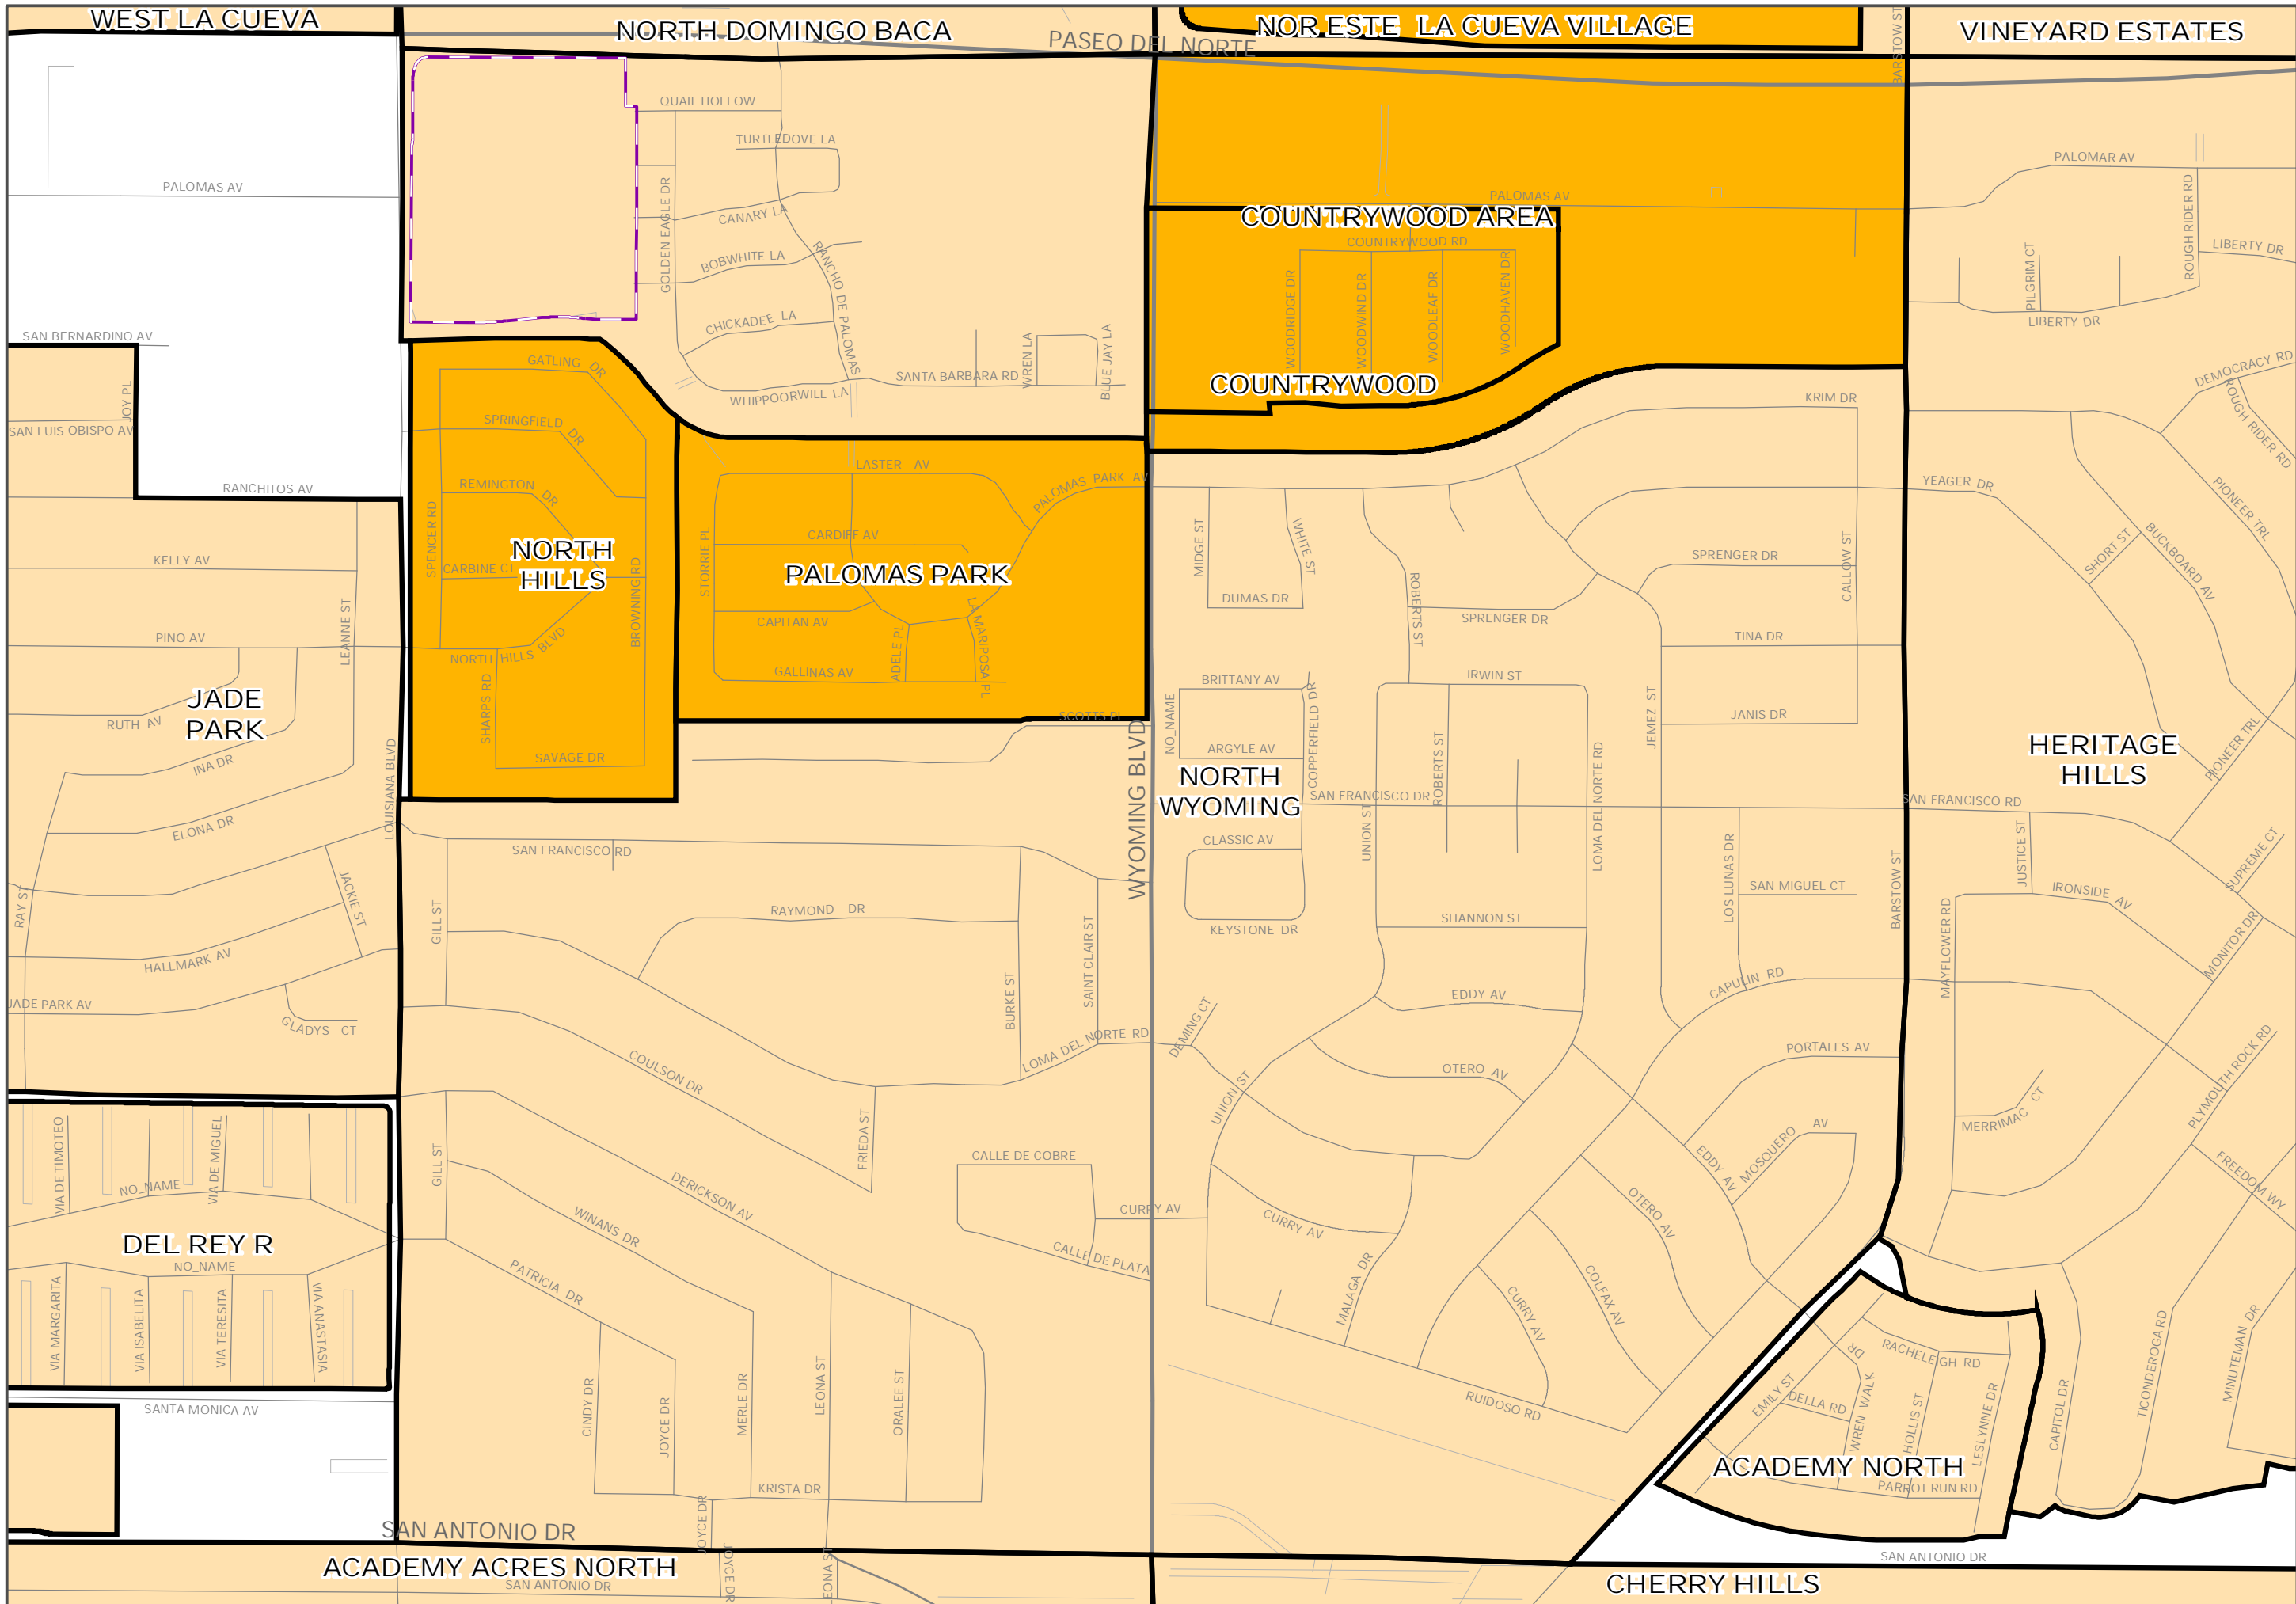

**Legend**  
 Single Associations  
 Overlapping Associations  
 Municipal Limits

1 inch equals 534 feet

For information regarding associations not shown on this map, please contact the Office of Neighborhood Coordination at 924-3914.

WEST LA CUEVA

NORTH DOMINGO BACA

NOR. ESTE LA CUEVA VILLAGE

VINEYARD ESTATES

COUNTRYWOOD AREA

COUNTRYWOOD

NORTH HILLS

PALOMAS PARK