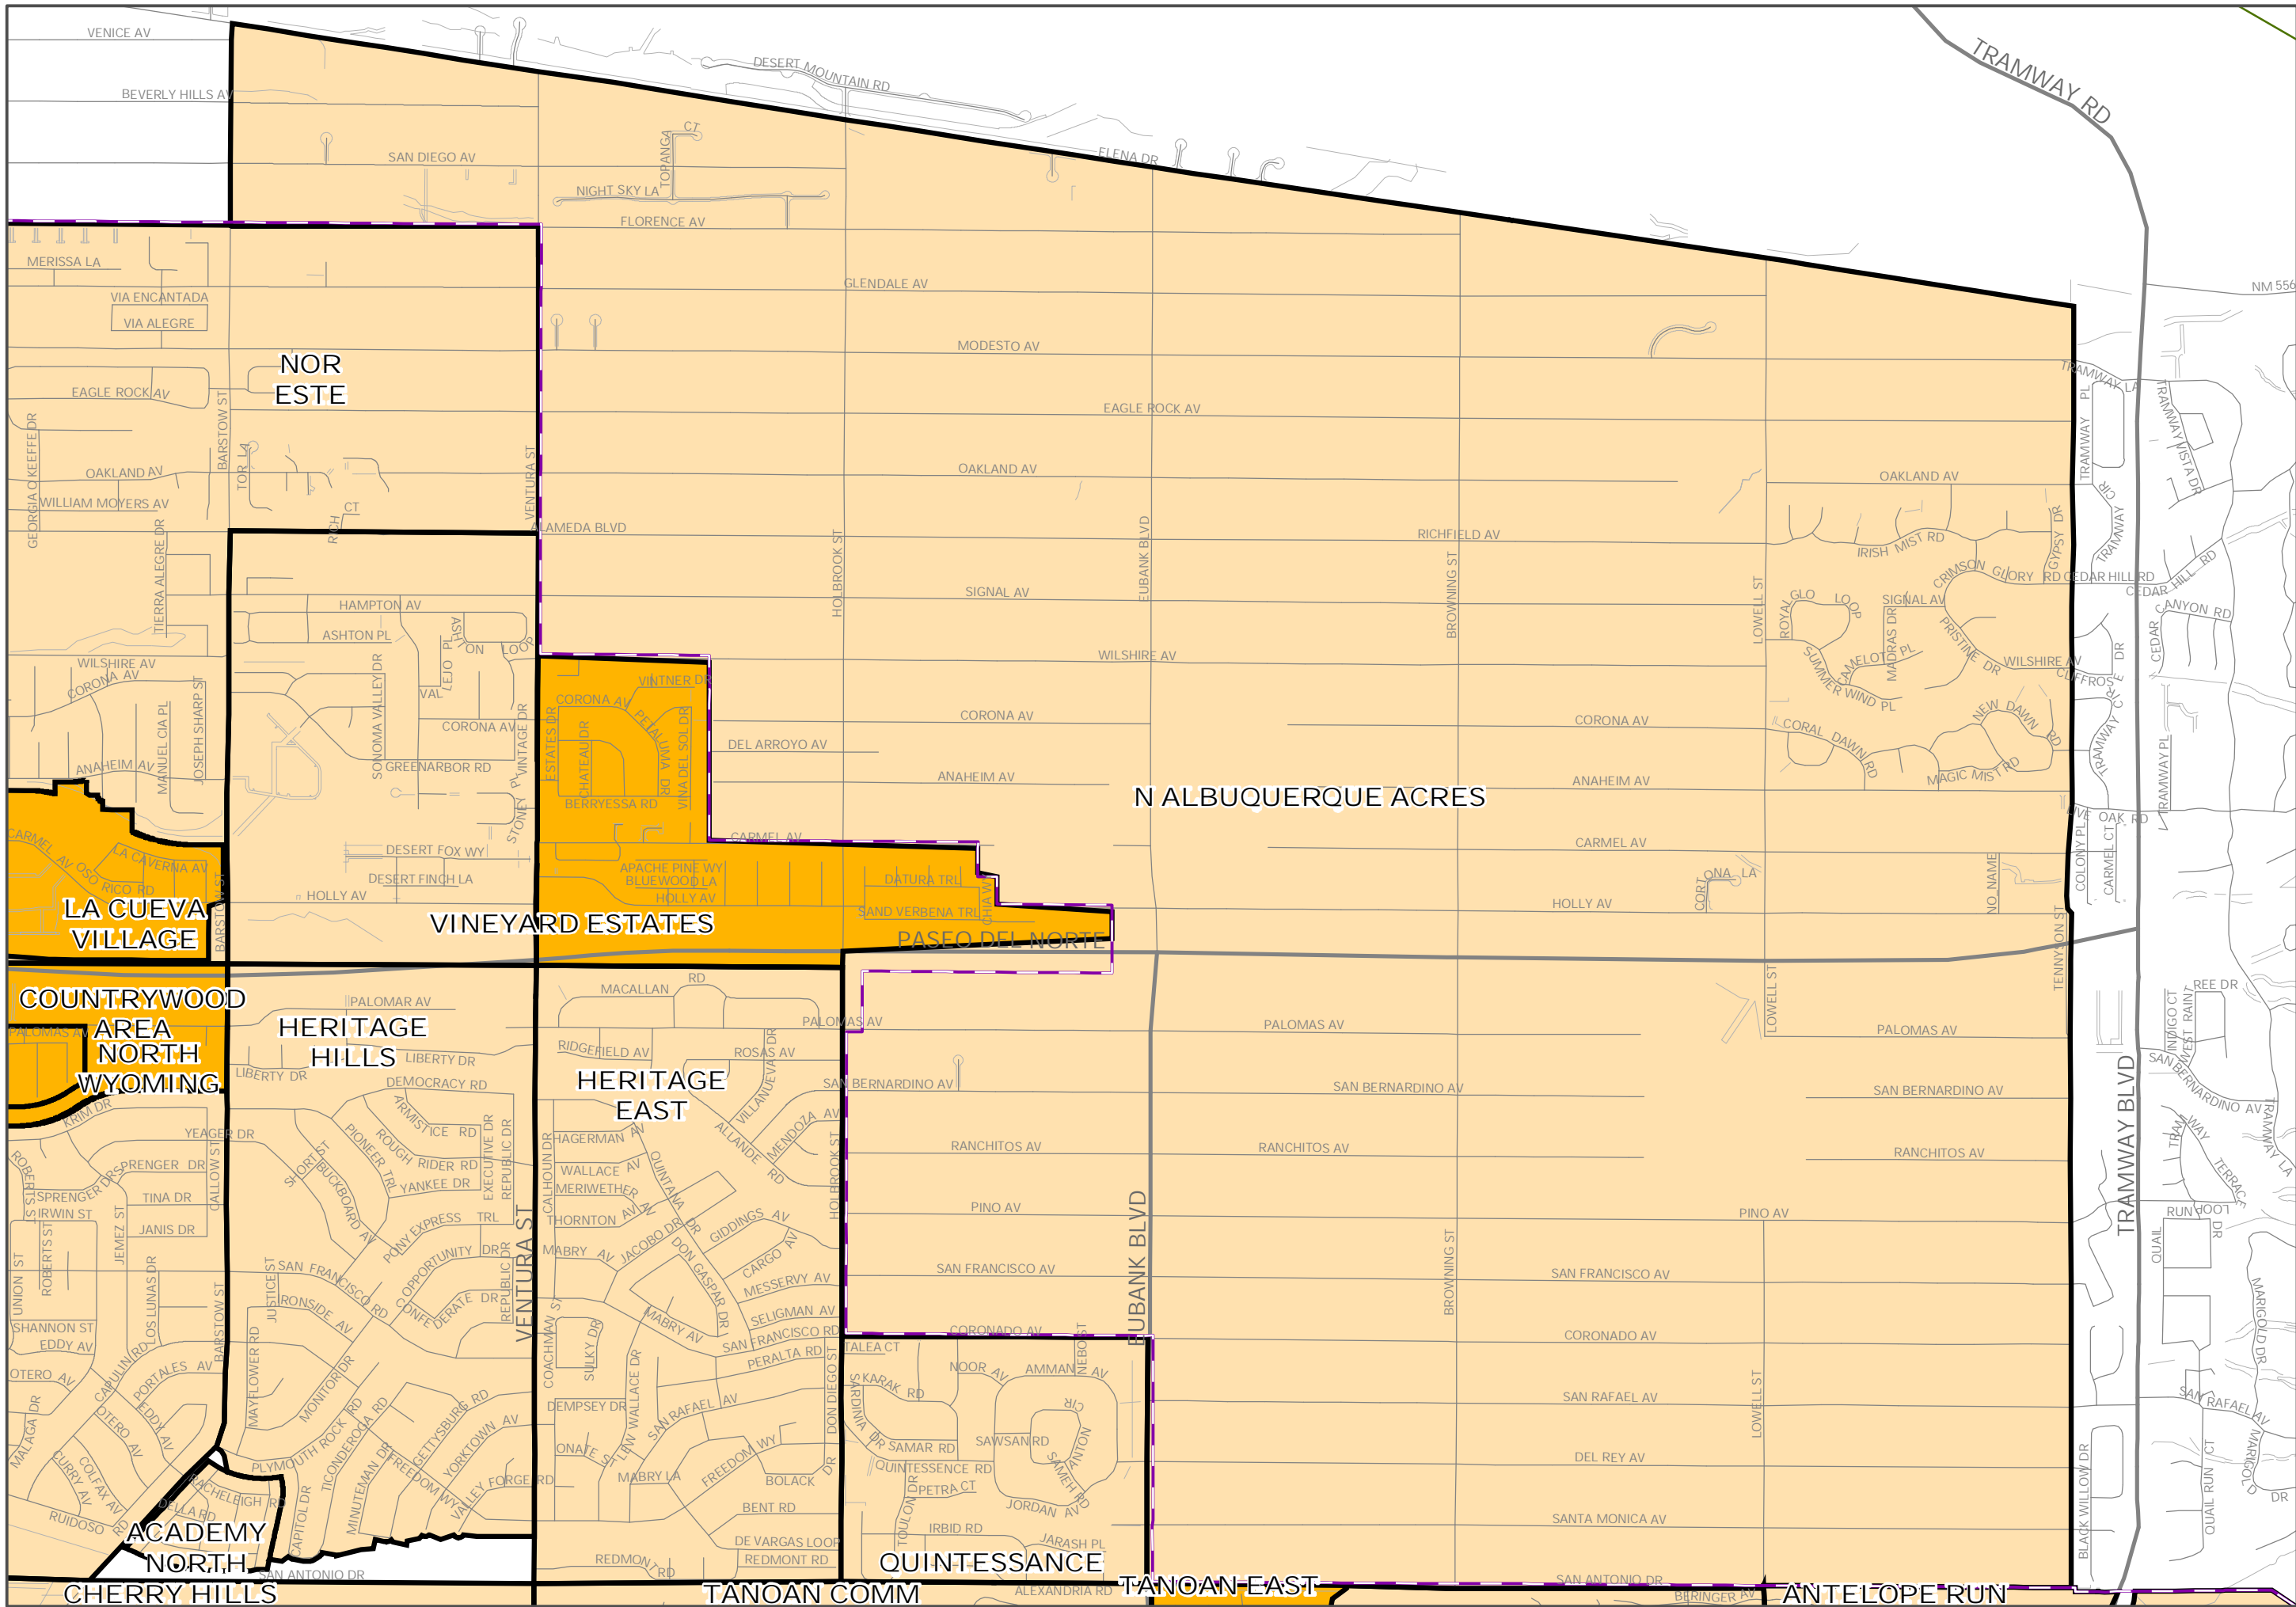

Legend
 Single Associations
 Overlapping Associations
 Municipal Limits

1 inch equals 1,304 feet

For information regarding associations not shown on this map, please contact the Office of Neighborhood Coordination at 924-3914.

NOR ESTE

LA CUEVA VILLAGE

COUNTRYWOOD AREA NORTH WYOMING

HERITAGE HILLS

HERITAGE EAST

VINEYARD ESTATES

PASEO DEL NORTE

N ALBUQUERQUE ACRES

QUINTESSANCE

TANOAN COMM

TANOAN EAST

ANTELOPE RUN

CHERRY HILLS

ACADEMY NORTH