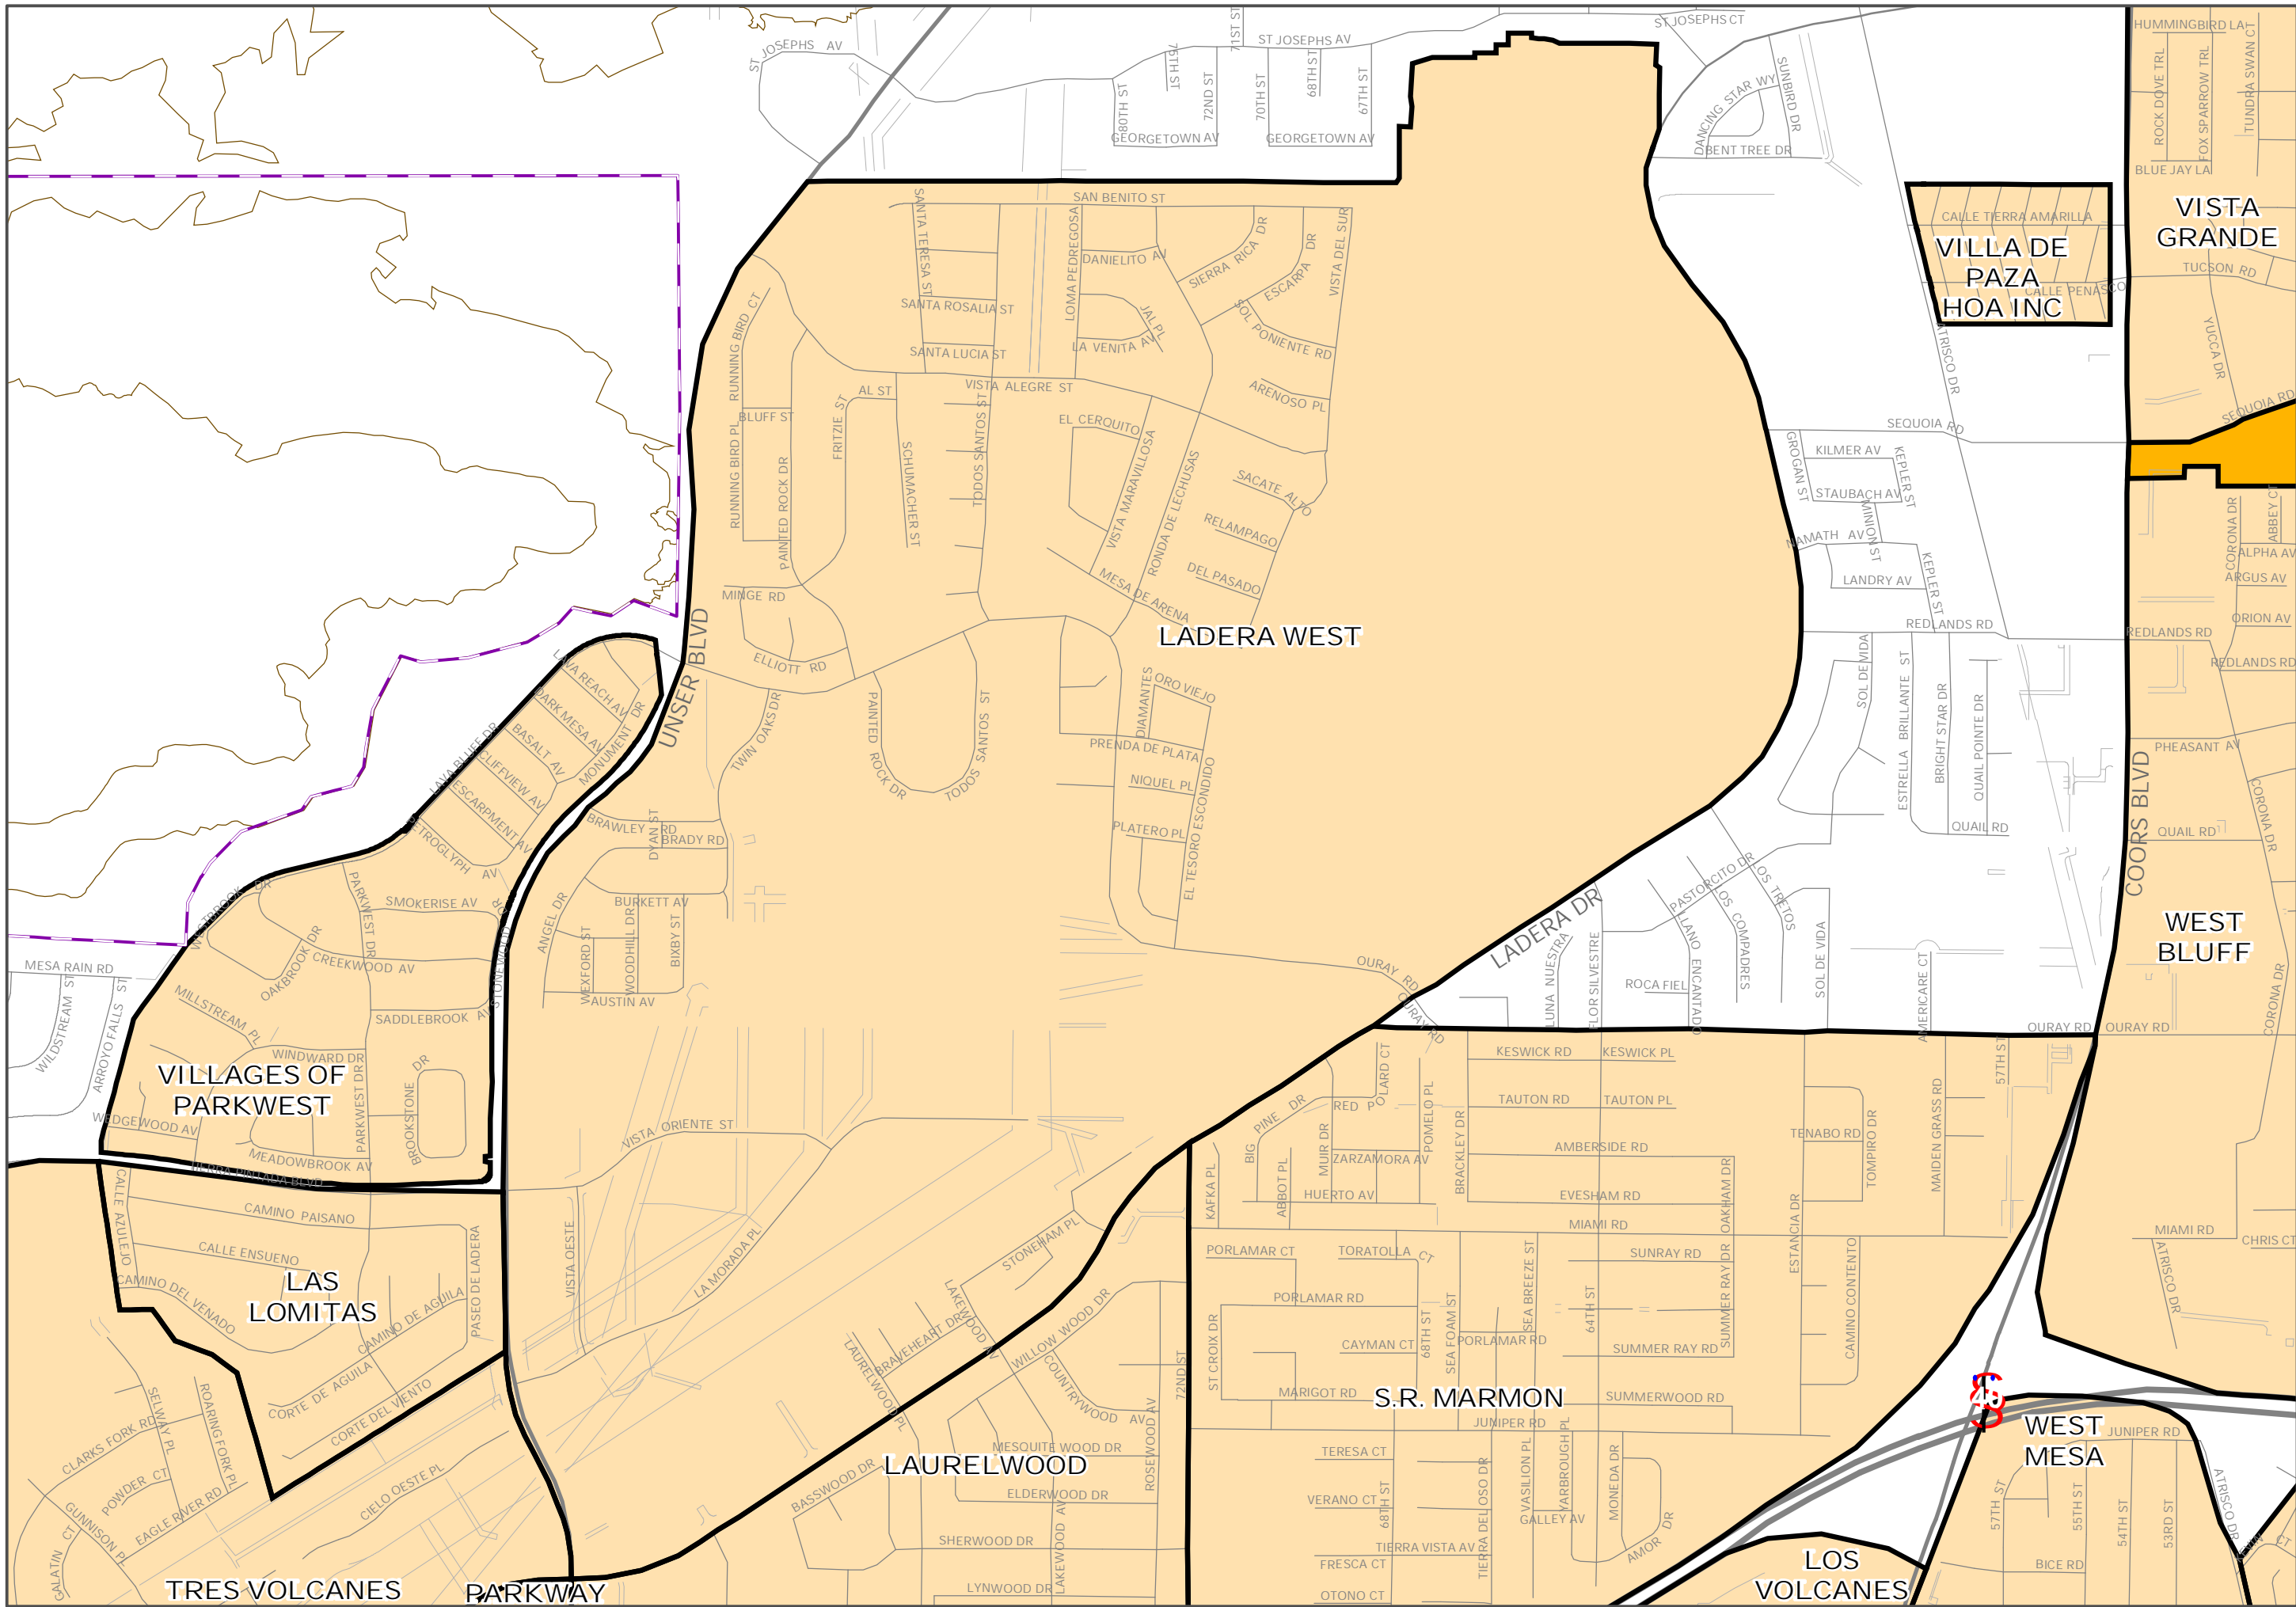

Albuquerque Neighborhood Associations

1. **Legend**
2. Single Associations
   - Overlapping Associations
   - Municipal Limits

1 inch equals 830 feet

For information regarding associations not shown on this map, please contact the Office of Neighborhood Coordination at 924-3914.

8/31/2007

LADERA WEST

VILLA DE PAZA HOA INC

VISTA GRANDE

LADERA WEST

WEST BLUFF

VILLAGES OF PARKWEST

LAS LOMITAS

LAURELWOOD

S.R. MARMON

WEST MESA

LOS VOLCANES

TRES VOLCANES

PARKWAY

UNSER BLVD

COORS BLVD

LADERA DR

ST JOSEPHS AV

ST JOSEPHS AV

ST JOSEPHS CT

HUMMINGBIRD LA

CALLE TERRA AMARILLA

TUCSON RD

SANTA ROSALIA ST

SANTA ROSALIA ST

SAN BENITO ST

DANIELITO AV

SIERRA RICA DR

JAL PL

LA VENITA AV

VISTA DEL SUR

ESCARRA DR

VISTA ALEGRE ST

EL CERQUITO

VISTA MARAVILLOSA

RONDA DE LECHUSAS

SACATE ALTO

RELAMPAGO

DEL PASADO

MESA DE ARENA

AMONIA ST

AMATH AV

LANDRY AV

KEPLER ST

KEPLER ST

KEPLER ST

KEPLER ST

KEPLER ST

KEPLER ST

KEPLER ST

KEPLER ST