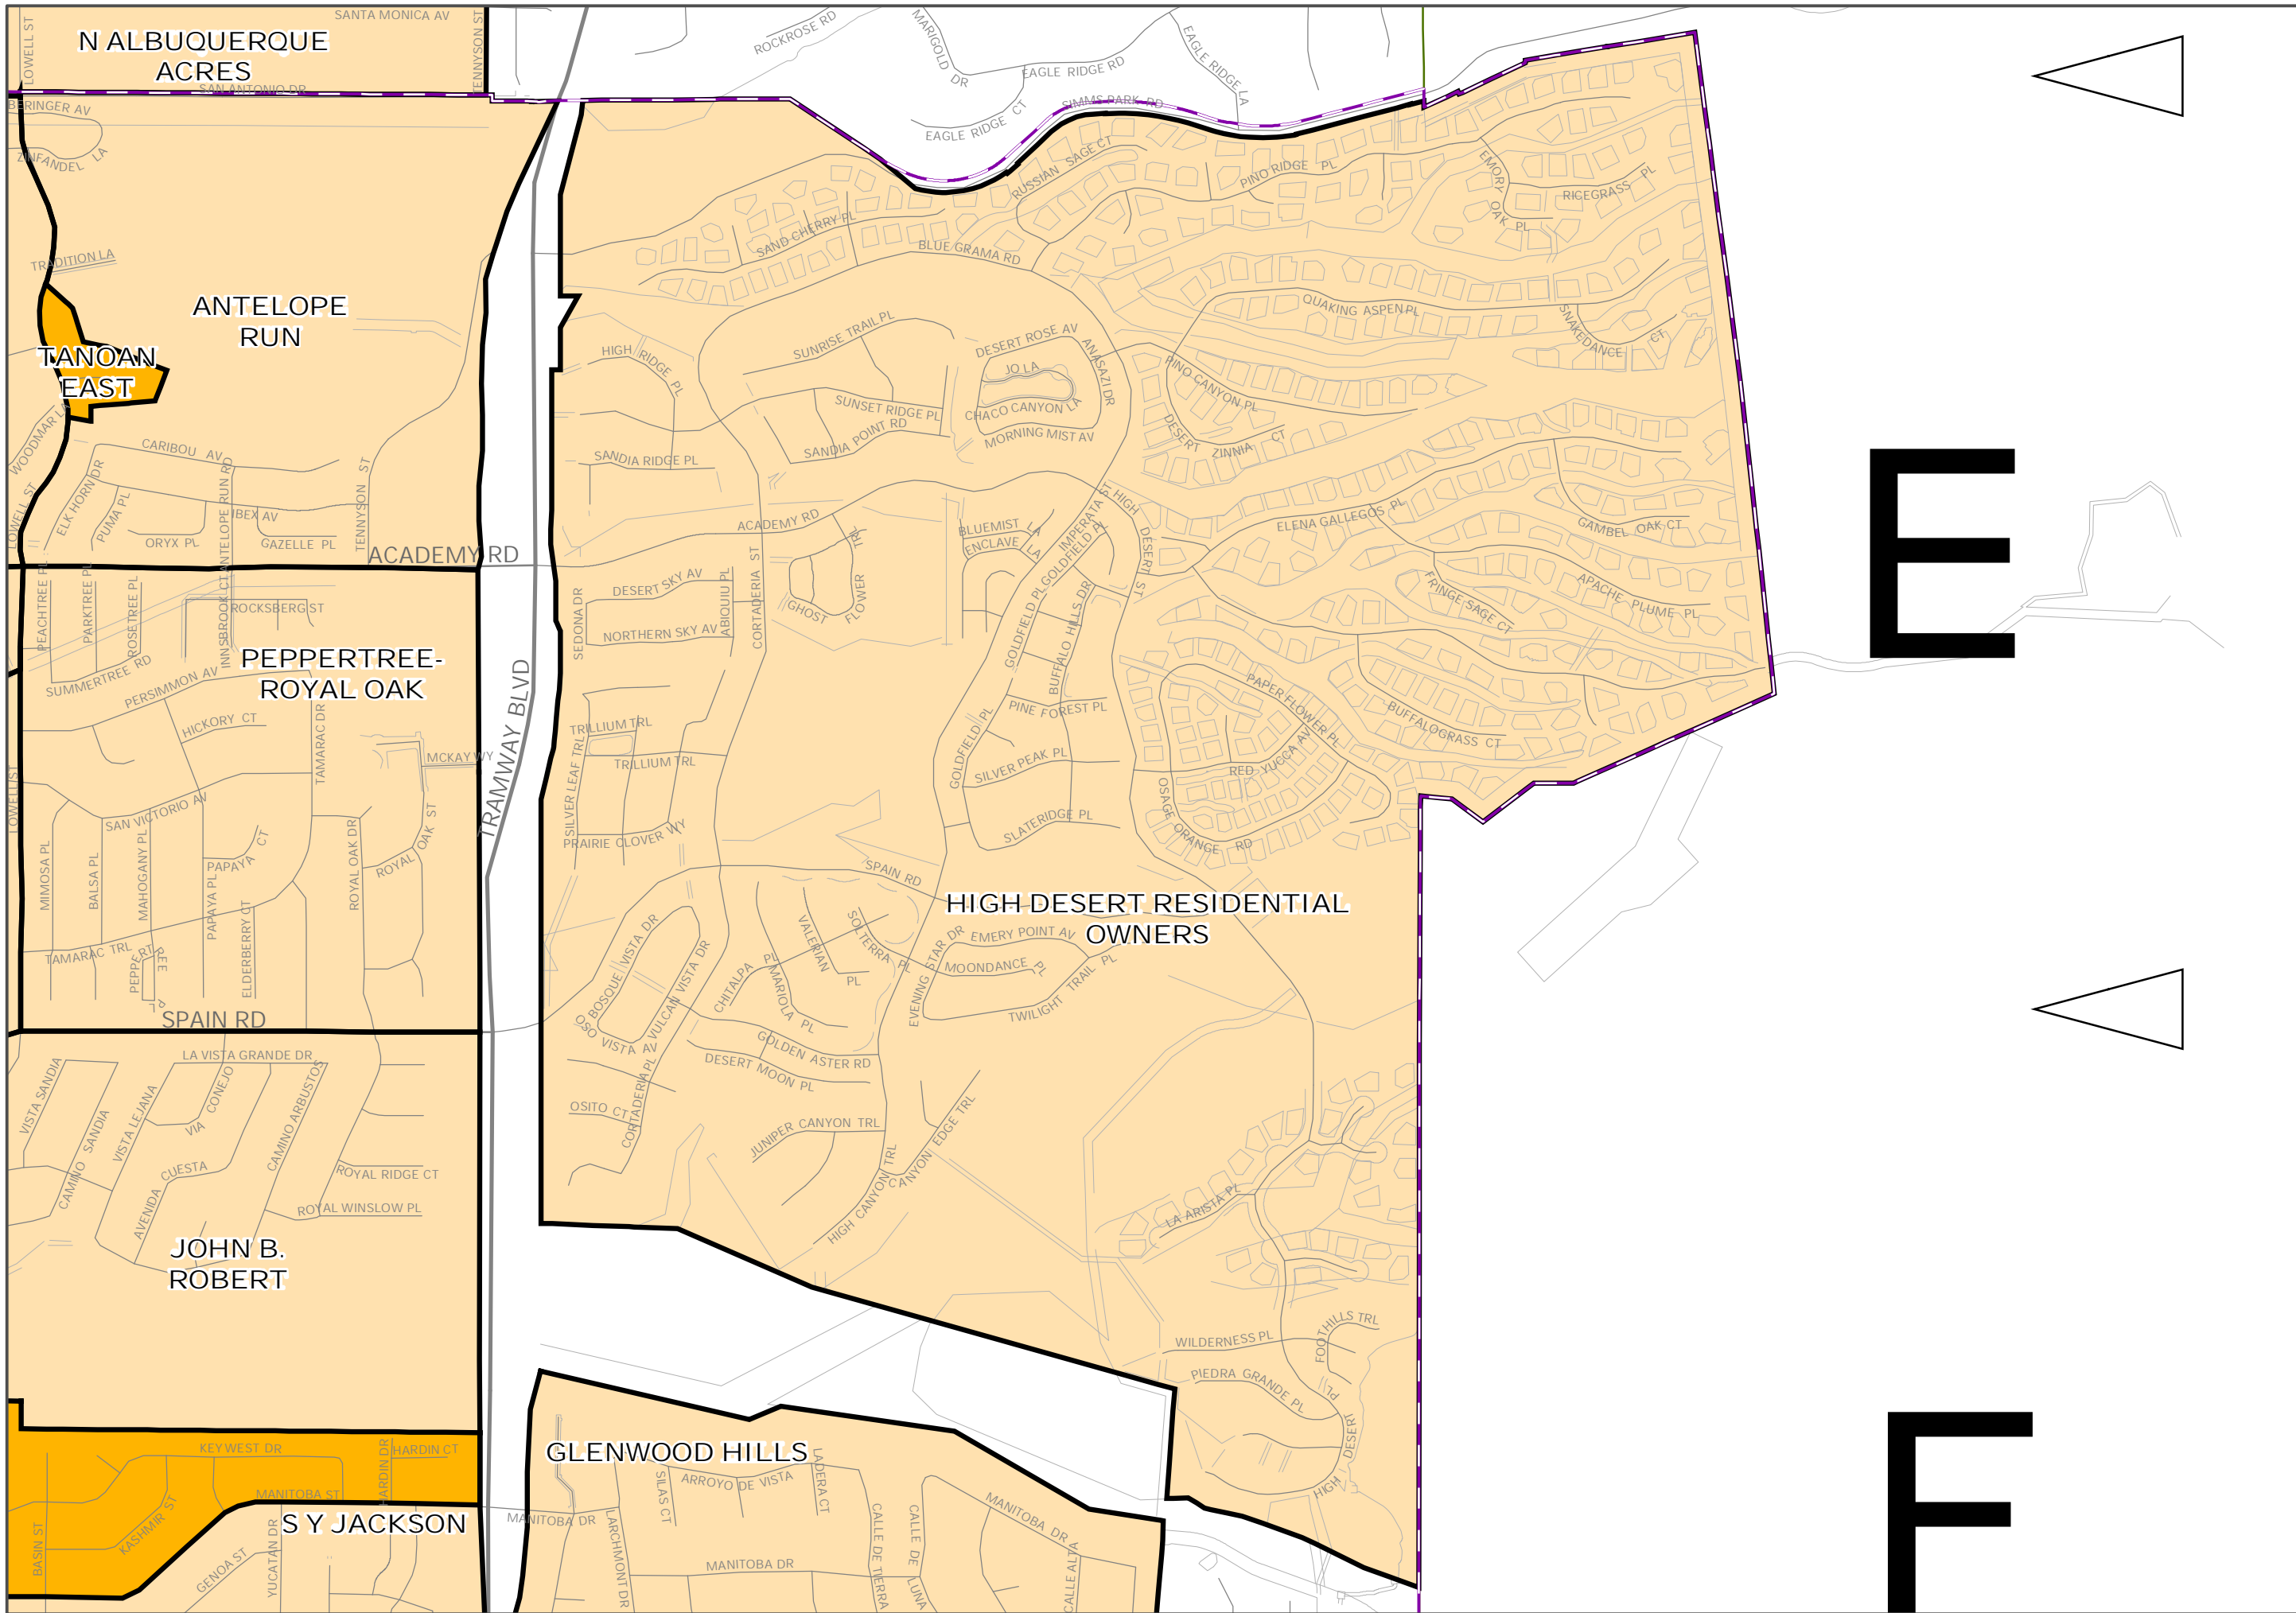

Legend

- Single Associations
- Overlapping Associations
- Municipal Limits

1 inch equals 865 feet

For information regarding associations not shown on this map, please contact the Office of Neighborhood Coordination at 924-3914.

8/31/2007

TANOAN EAST

E

F

HIGH DESERT RESIDENTIAL OWNERS

ANTELOPE RUN

PEPPERTREE-ROYAL OAK

JOHN B. ROBERT

GLENWOOD HILLS

S Y JACKSON

TRAMWAY BLVD

ACADEMY RD

N ALBUQUERQUE ACRES