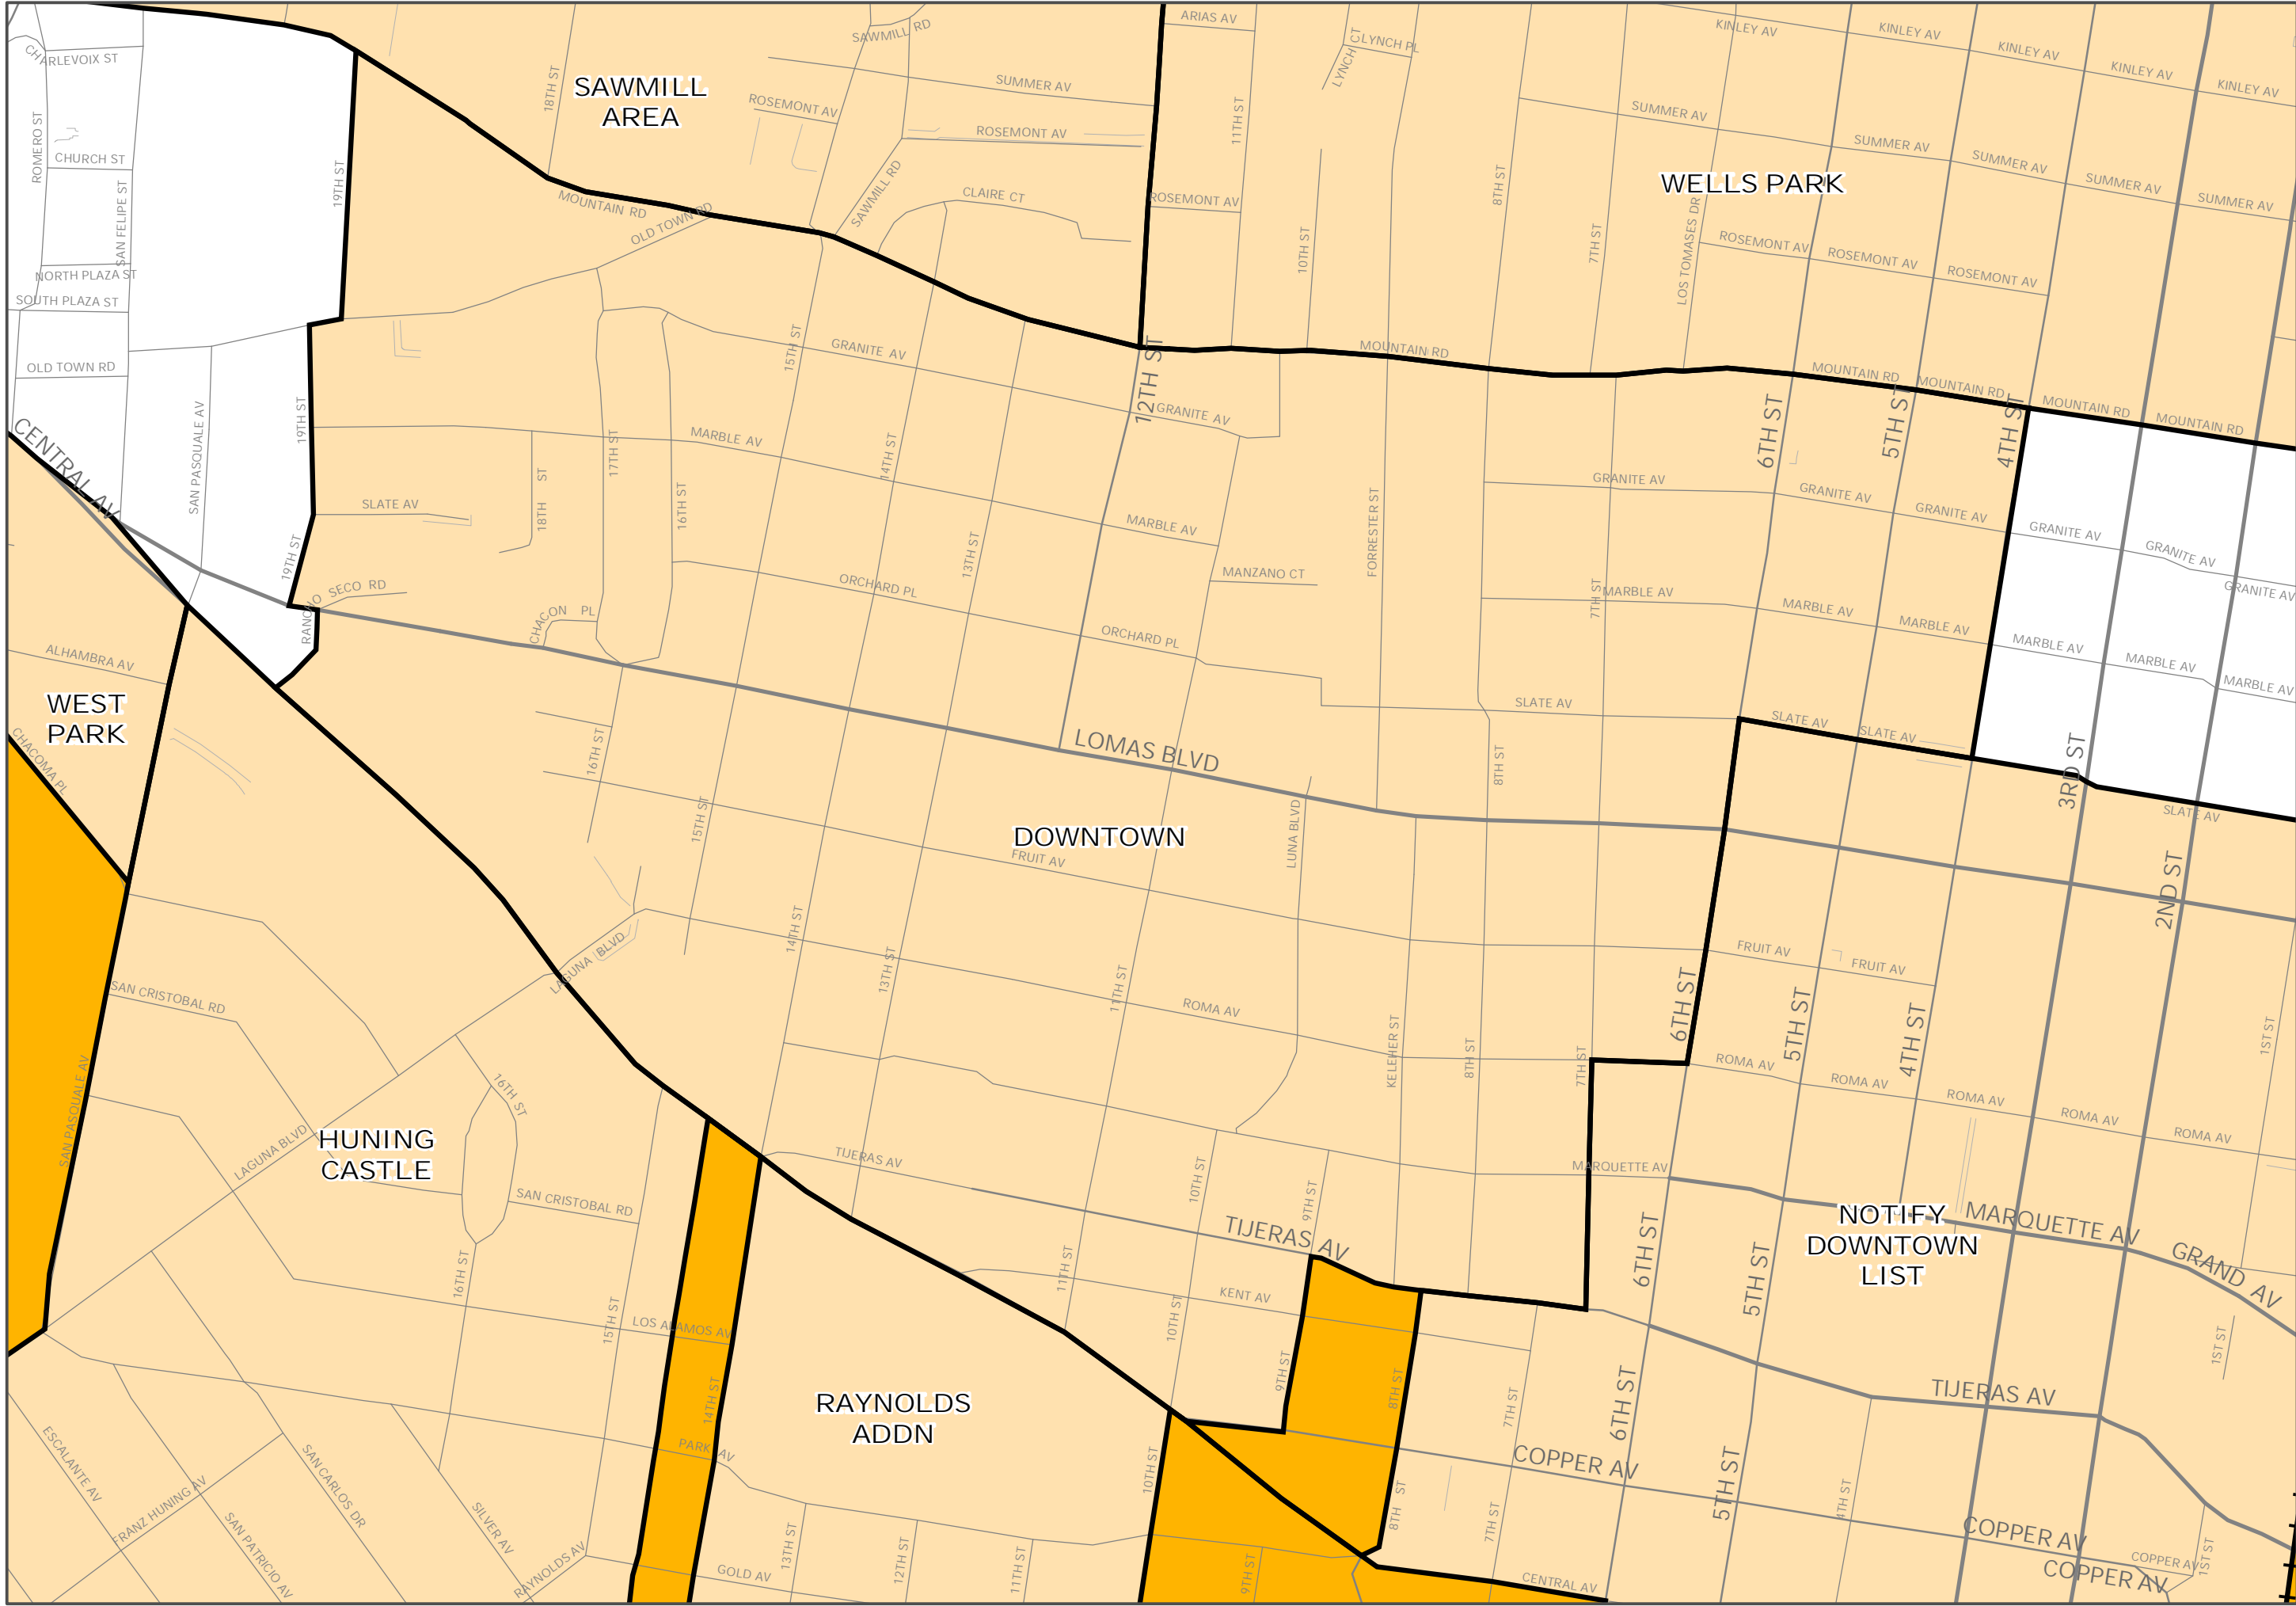

Albuquerque Neighborhood Associations

- Legend**
- Single Associations
 - Overlapping Associations
 - Municipal Limits

1 inch equals 476 feet

For information regarding associations not shown on this map, please contact the Office of Neighborhood Coordination at 924-3914.