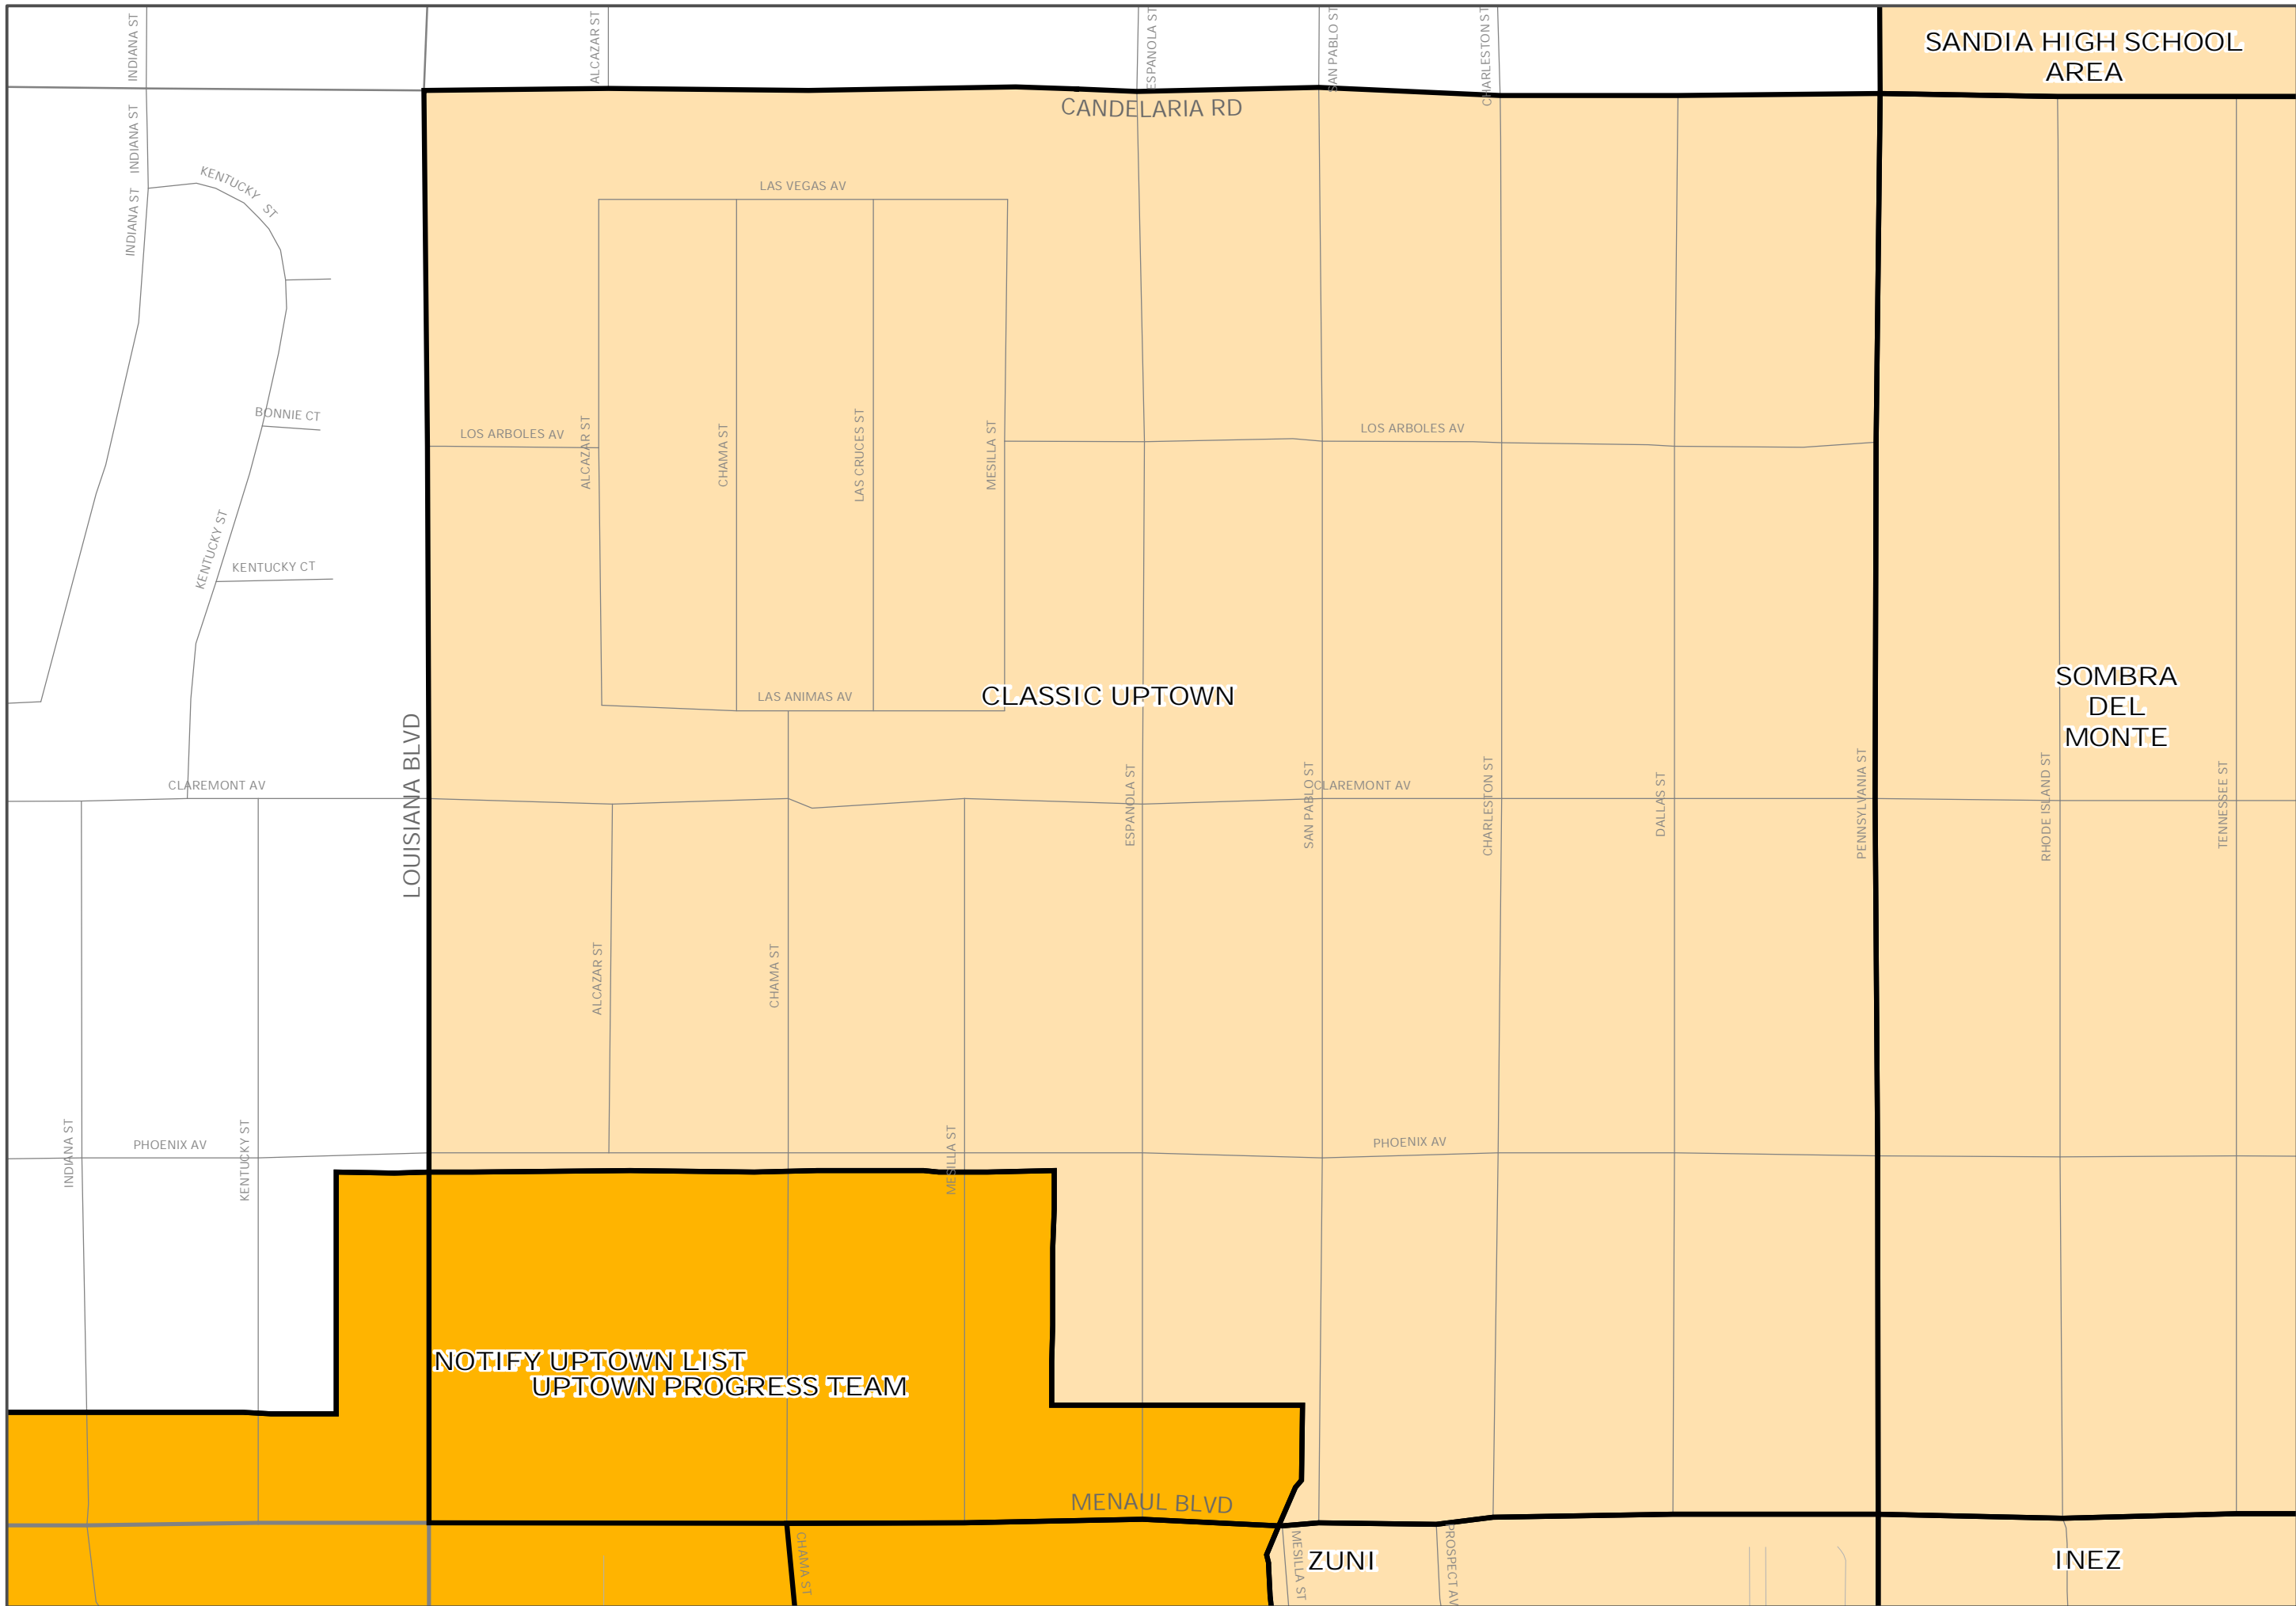

Legend

- Single Associations
- Overlapping Associations
- Municipal Limits

1 inch equals 282 feet

For information regarding associations not shown on this map, please contact the Office of Neighborhood Coordination at 924-3914.

8/31/2007

**NOTIFY UPTOWN LIST**  
**UPTOWN PROGRESS TEAM**

SANDIA HIGH SCHOOL  
AREA

CANDELARIA RD

CLASSIC UPTOWN

SOMBRA  
DEL  
MONTE

LOUISIANA BLVD

MENAU BLVD