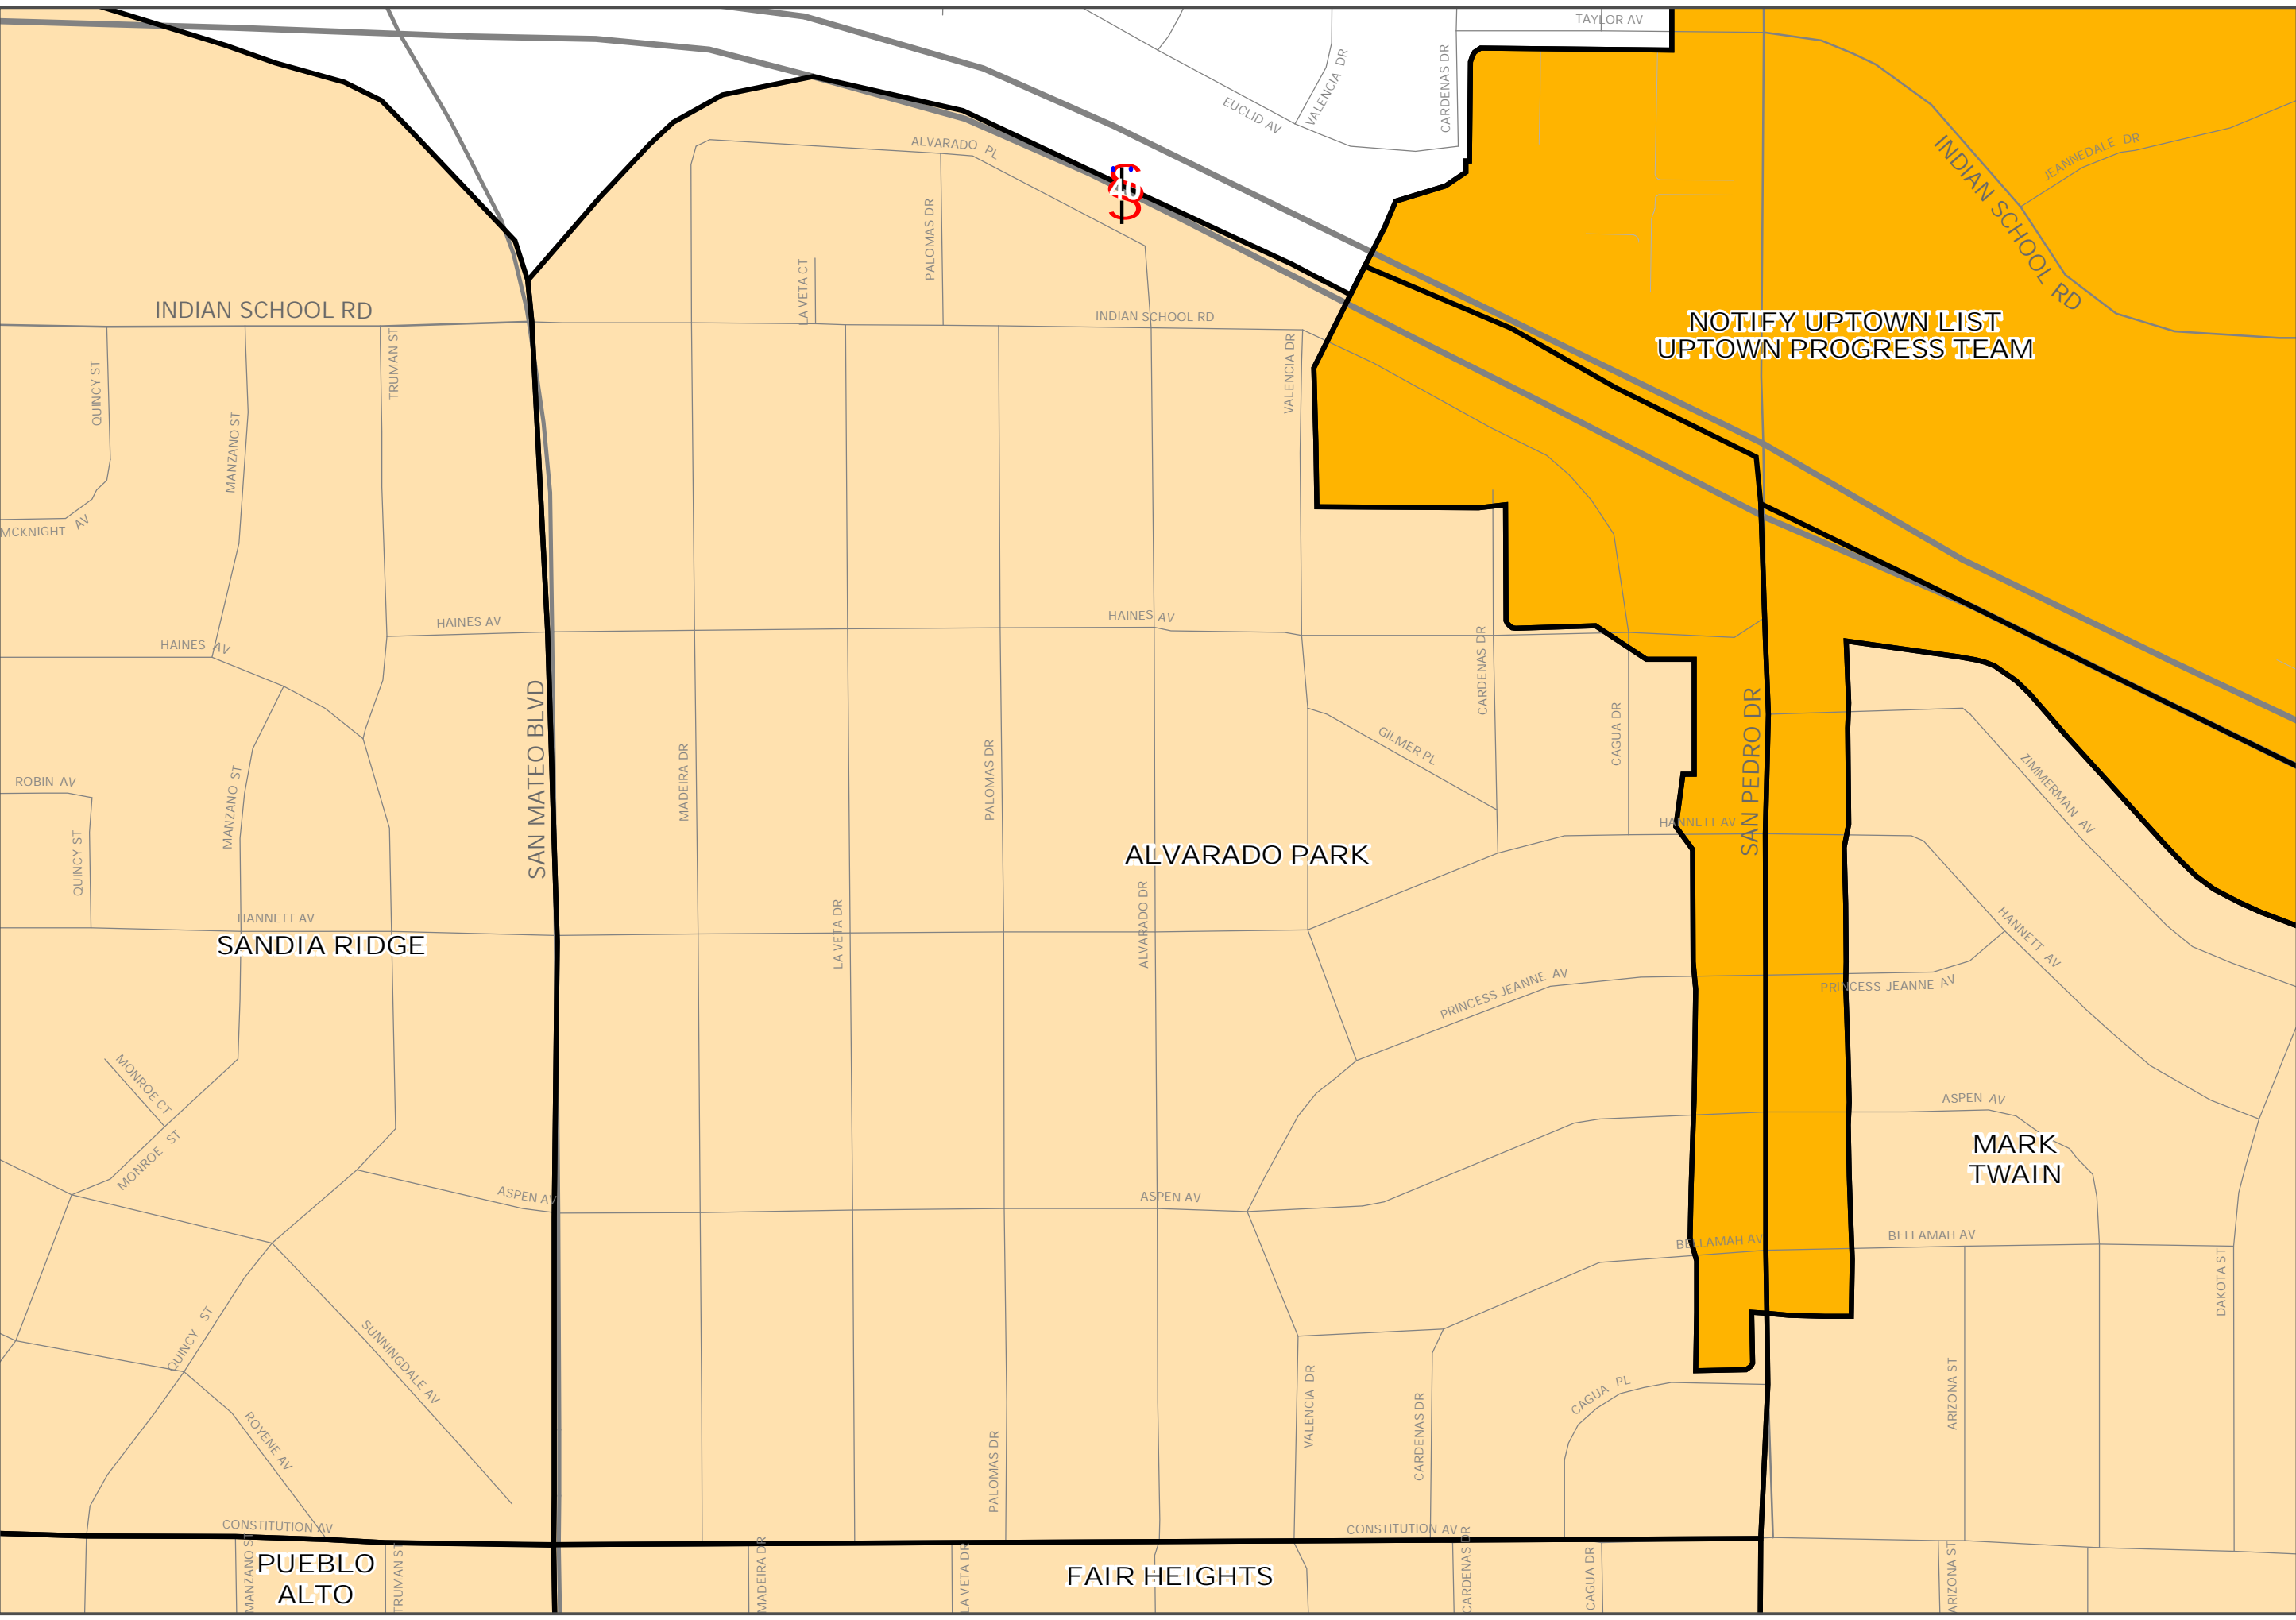

Legend

- Single Associations
- Overlapping Associations
- Municipal Limits

1 inch equals 330 feet

For information regarding associations not shown on this map, please contact the Office of Neighborhood Coordination at 924-3914.

8/31/2007

NOTIFY UPTOWN LIST  
UPTOWN PROGRESS TEAM

ALVARADO PARK

SANDIA RIDGE

MARK  
TWIN

FAIR HEIGHTS

PUEBLO  
ALTO