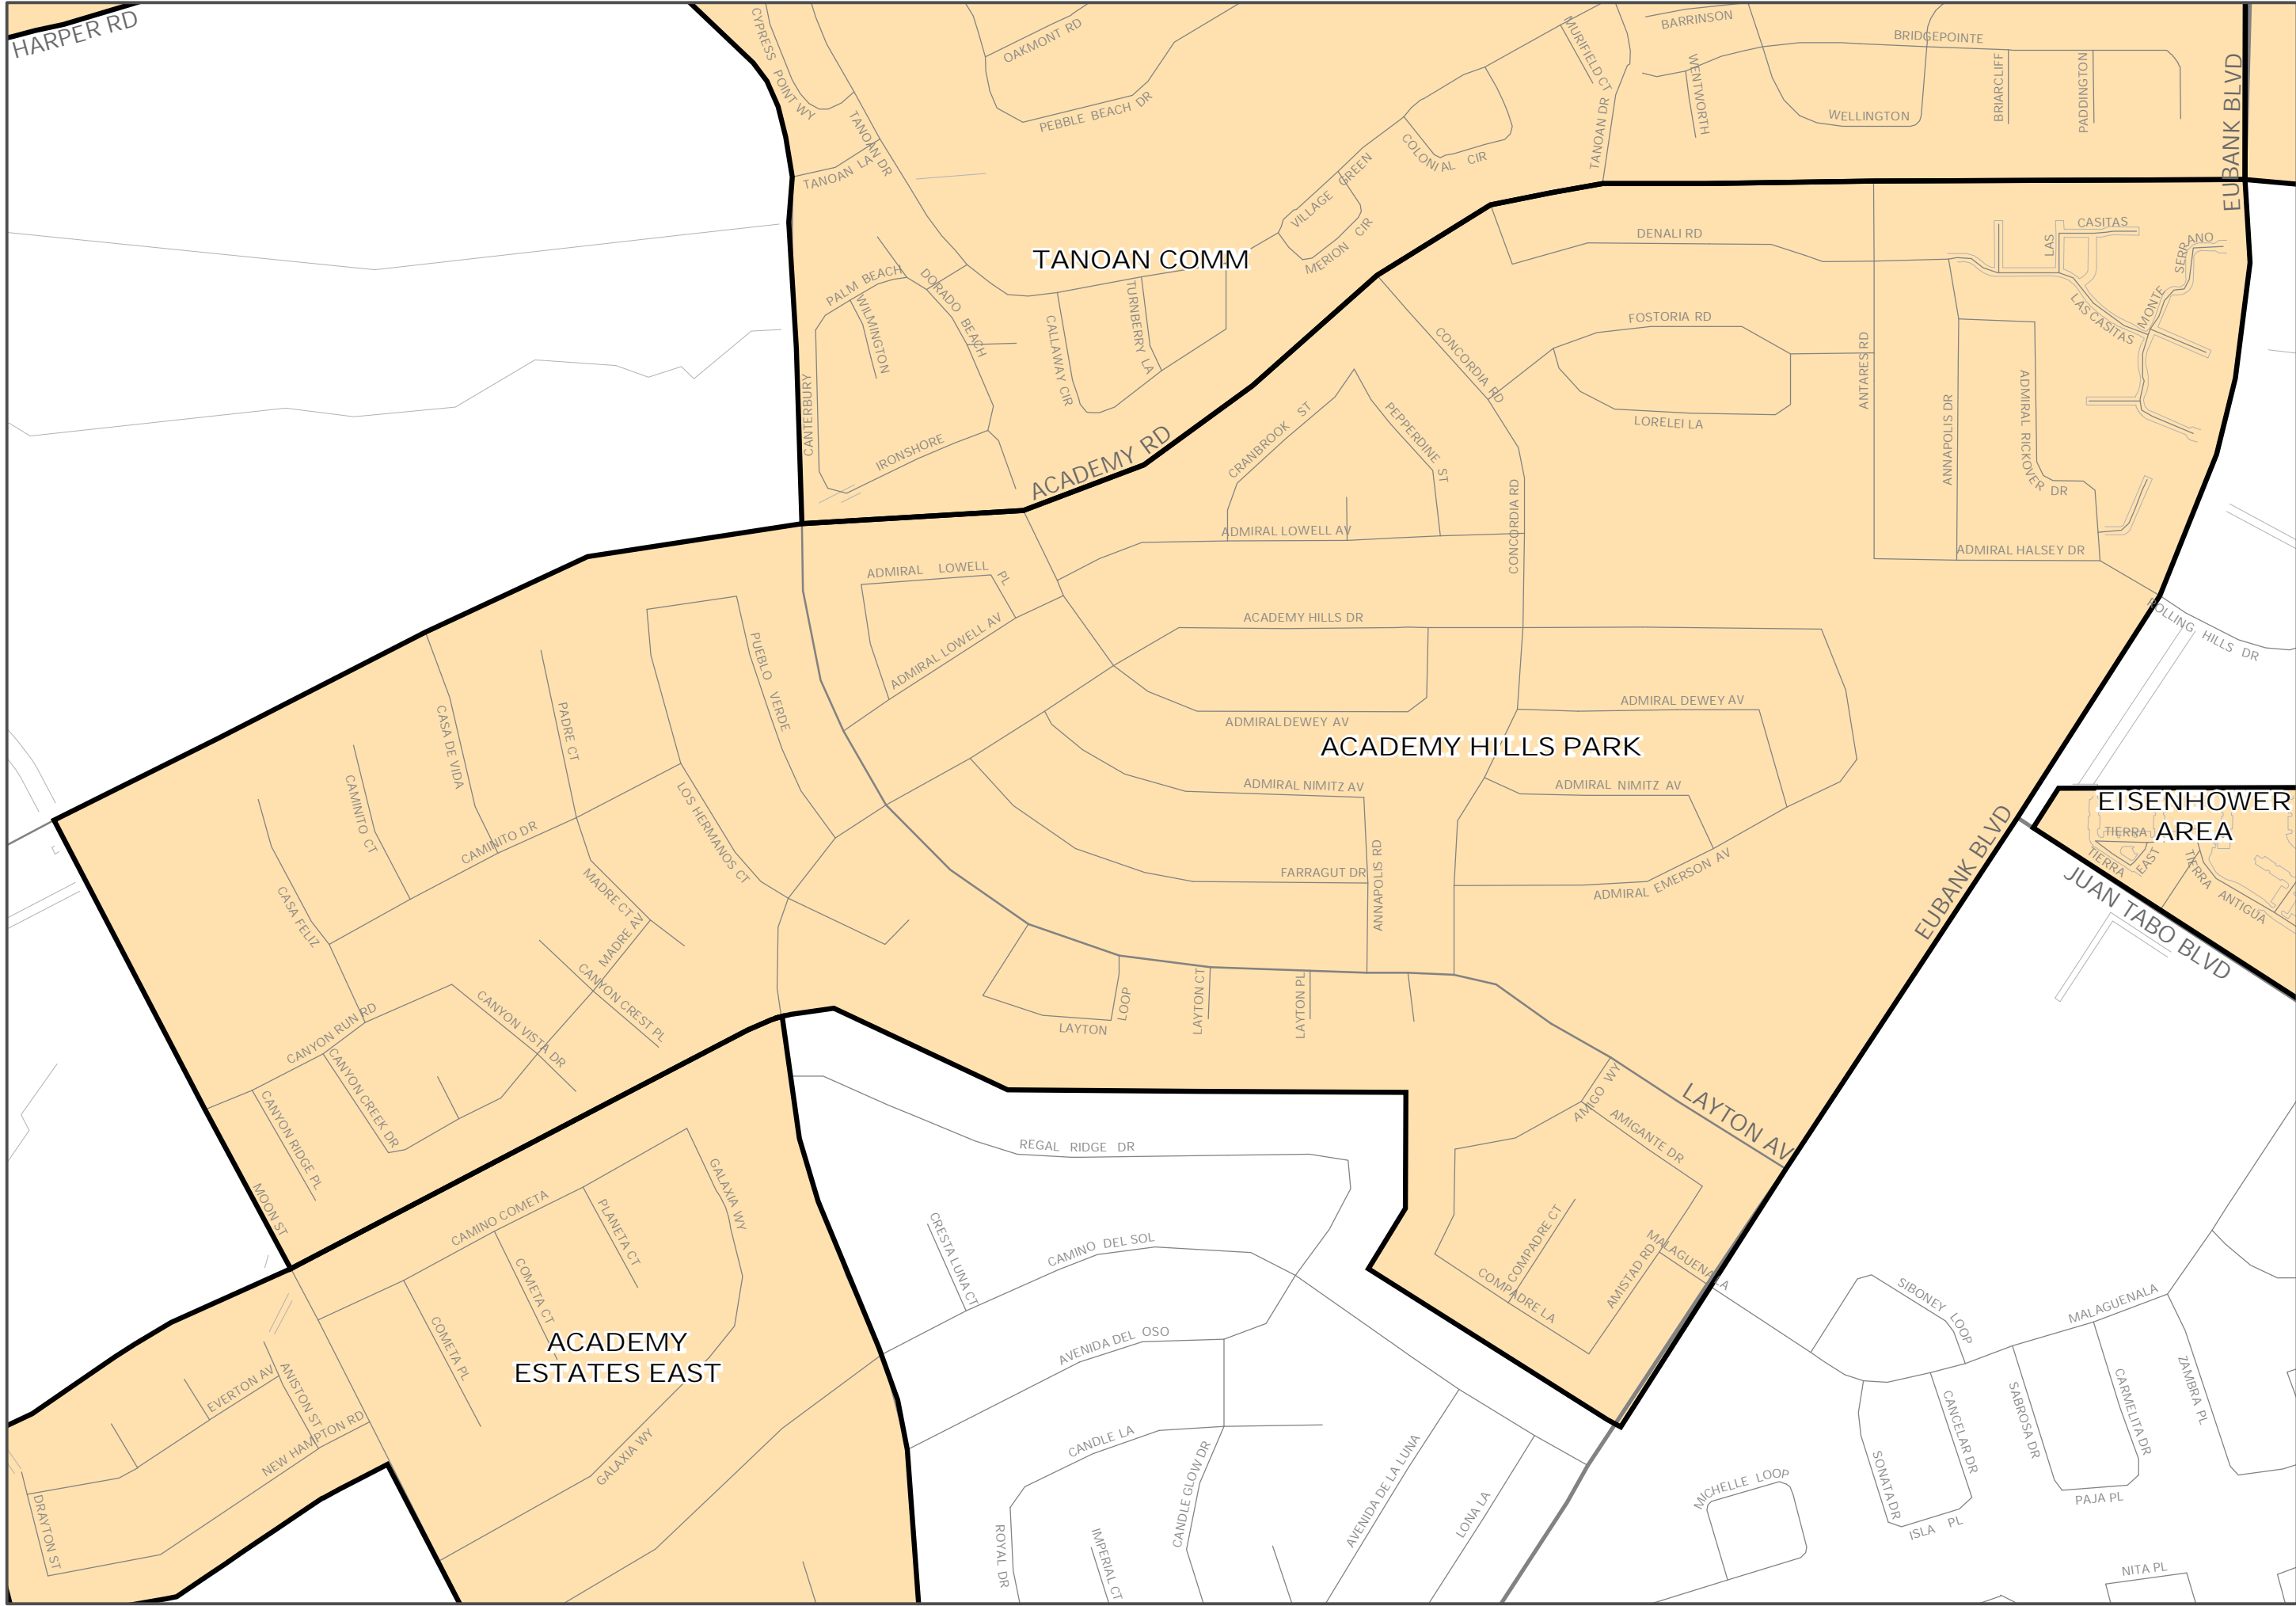

- Legend**
- Single Associations
 - Overlapping Associations
 - Municipal Limits

1 inch equals 483 feet

For information regarding associations not shown on this map, please contact the Office of Neighborhood Coordination at 924-3914.

TANOAN COMM

ACADEMY HILLS PARK

ACADEMY ESTATES EAST

EISENHOWER AREA