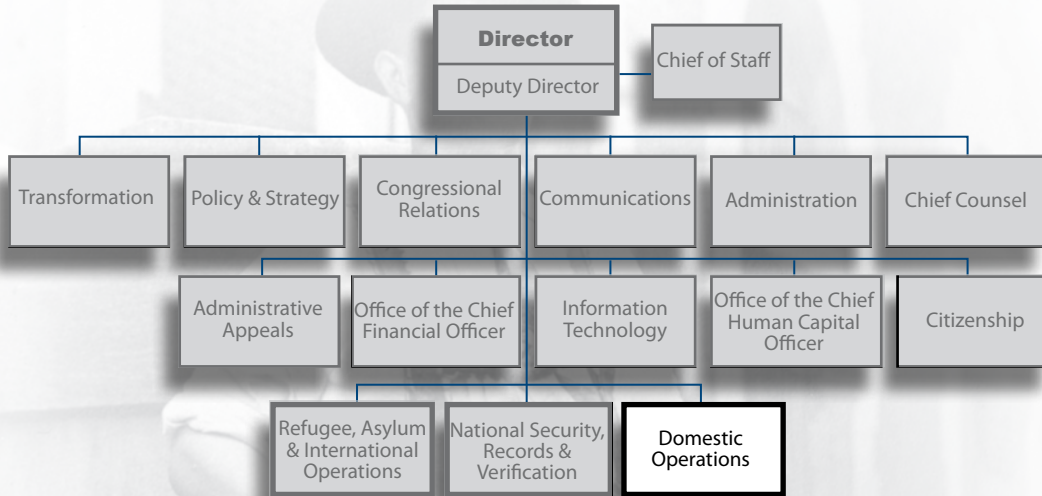

Domestic Operations Directorate

Integrated Document Production

Sandra Landis is the Chief of the Integrated Document Production (IDP) Branch within the Domestic Operations Directorate. This branch oversees and manages the day-to-day operations of three facilities consisting of the Corbin Document Production Facility, the Nebraska Document Production Facility and the Vermont Document Production Facility.

Collectively, the Integrated Document Production (IDP) Branch supports USCIS' mission of developing, personalizing and issuing secure

USCIS identity cards that integrate biometric and biographic information. As a result, IDP has become the world leader in the personalization of secure identity cards using optical memory technology. Specifically, the branch personalizes Permanent Resident Cards, Employment Authorization Documents, Re-entry Permits, Refugee Travel Documents, USCIS Employee Credentials and Laser Visas/Border Crossing Cards for Department of State and Transportation Worker Identification Credentials for Transportation Security Administration.

Integrated Document Production Branch supports USCIS' mission of developing secure documents

USCIS Organizational Chart

Intergrated Document Production