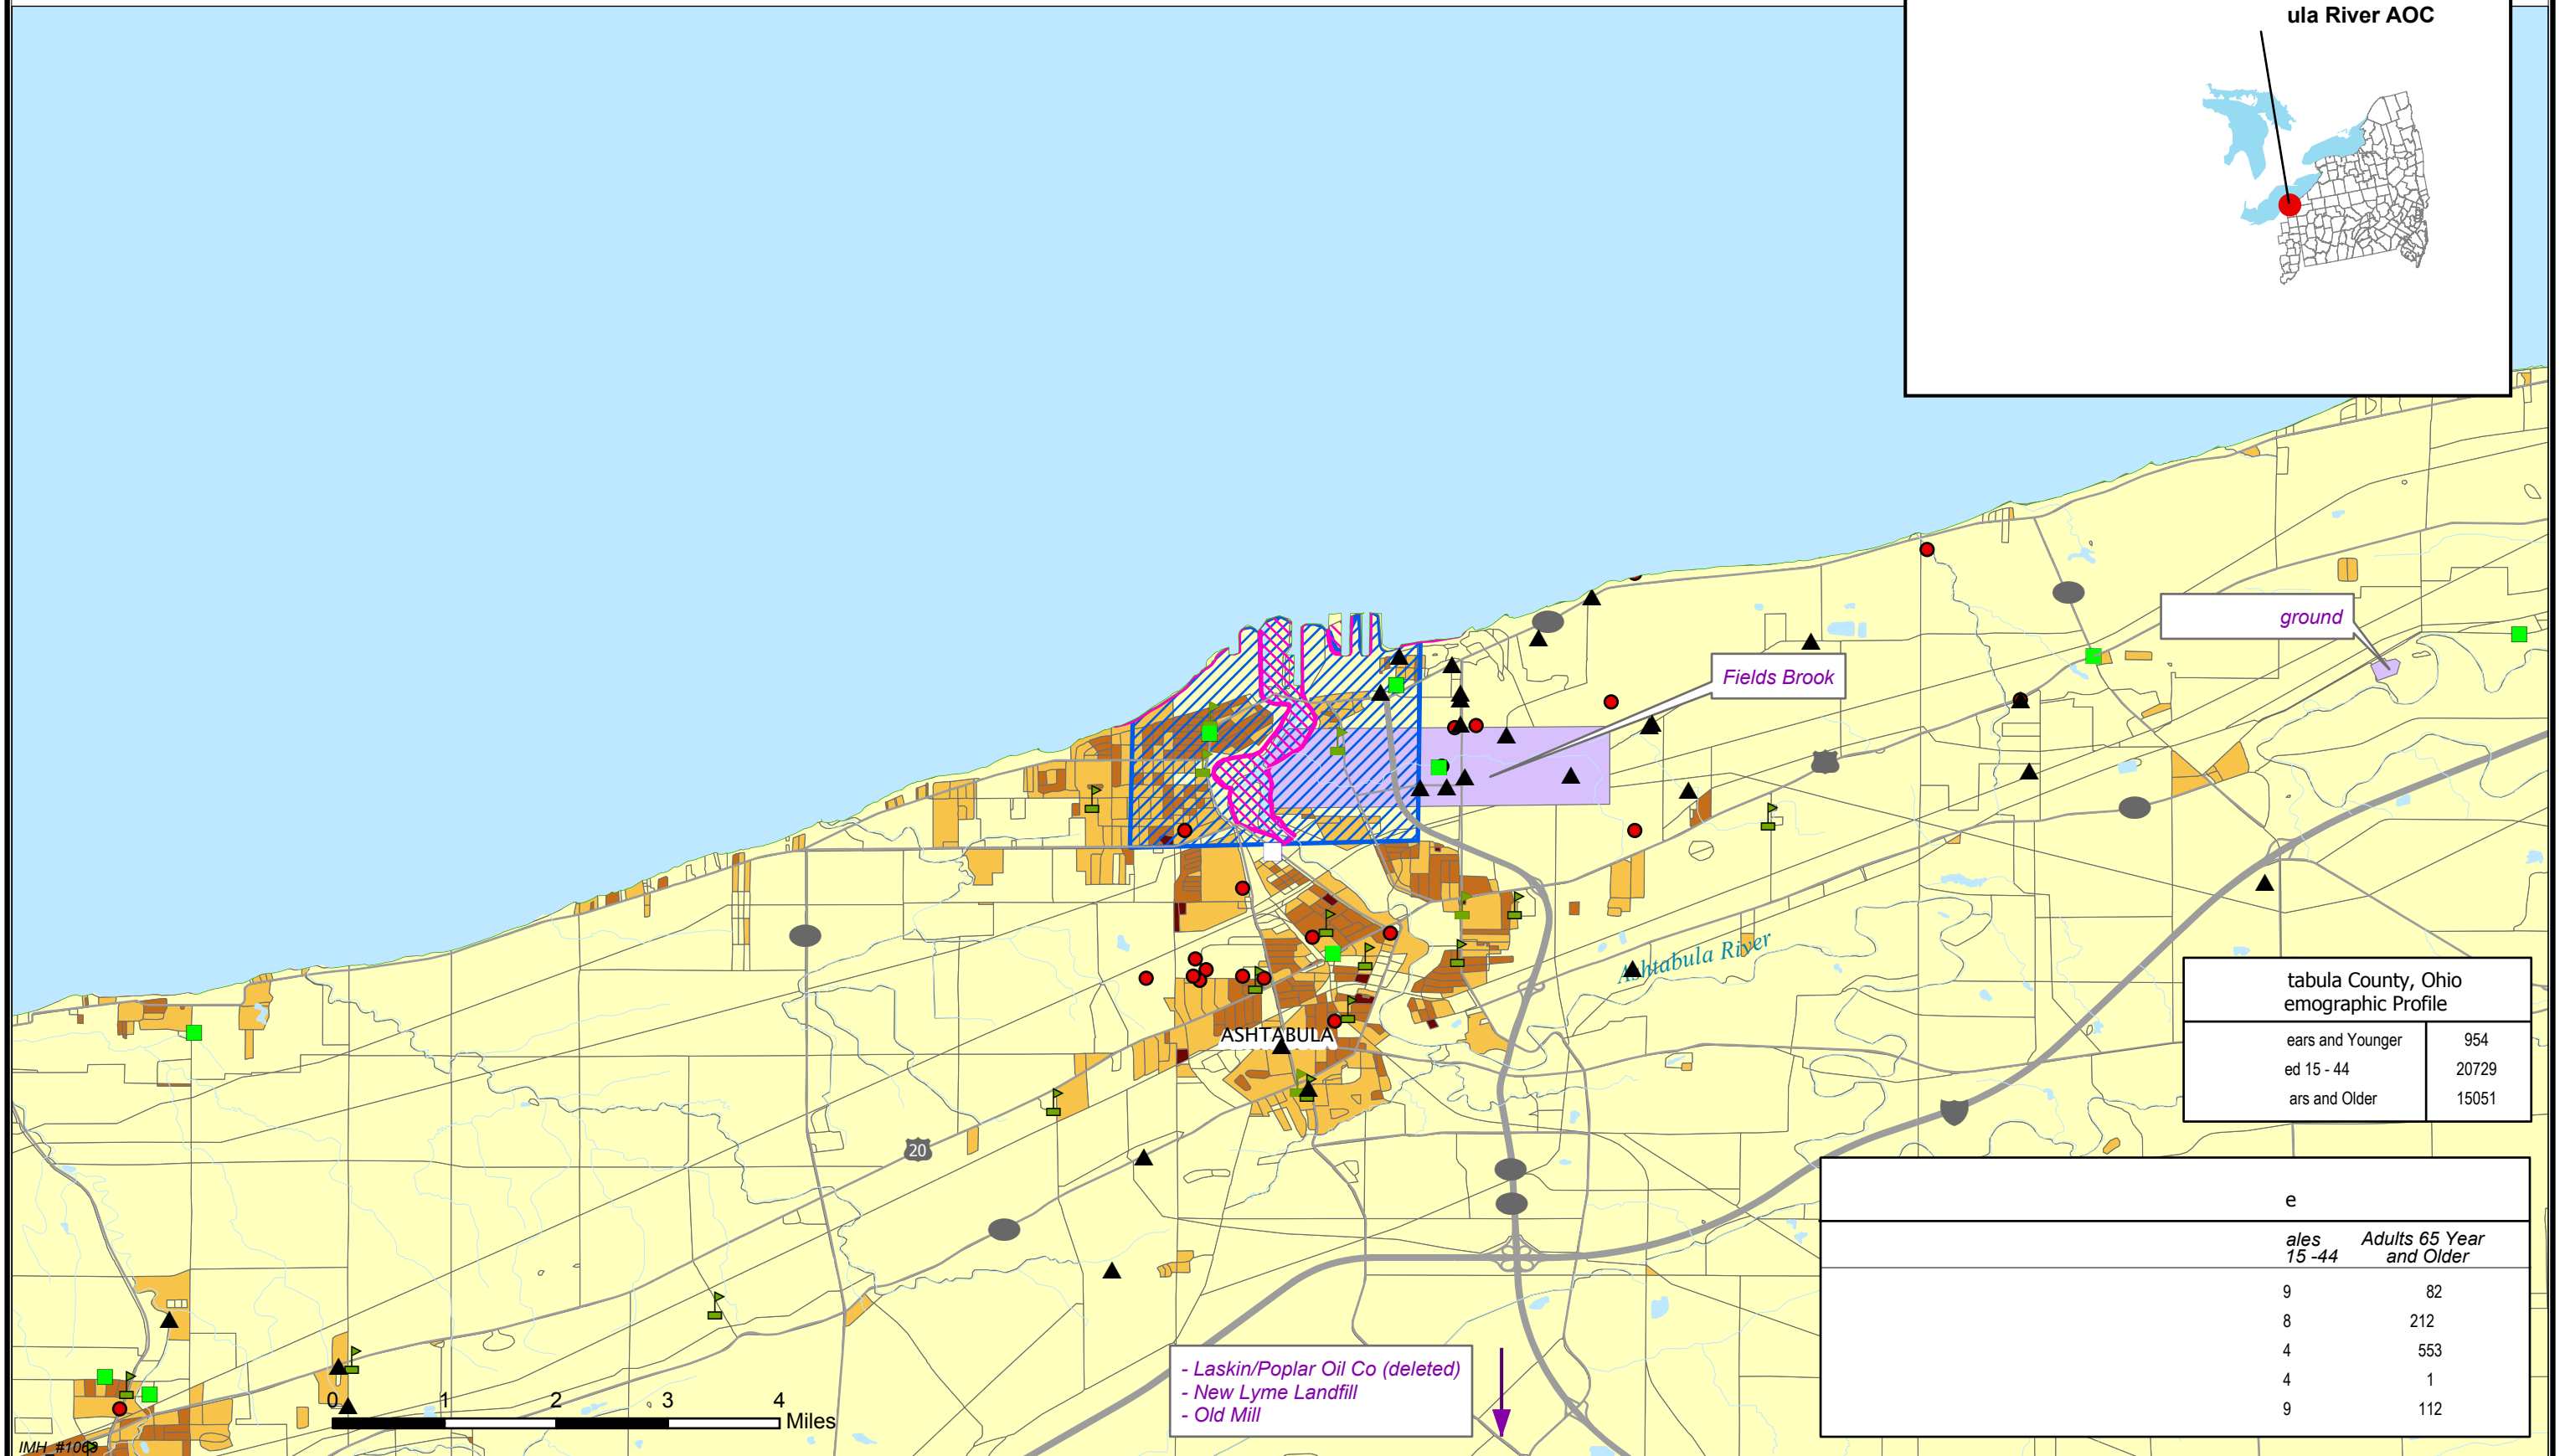

Ashtabula River Area of Concern Ashtabula County, Ohio

Great Lakes
Areas of Concern

ground

Fields Brook

Ashtabula River

ASHTABULA

Ashtabula County, Ohio Demographic Profile	
Years and Younger	954
aged 15 - 44	20729
Years and Older	15051

	Children Ages 15 - 44	Adults 65 Year and Older
9	82	
8	212	
4	553	
4	1	
9	112	

- Laskin/Poplar Oil Co (deleted)
- New Lyme Landfill
- Old Mill