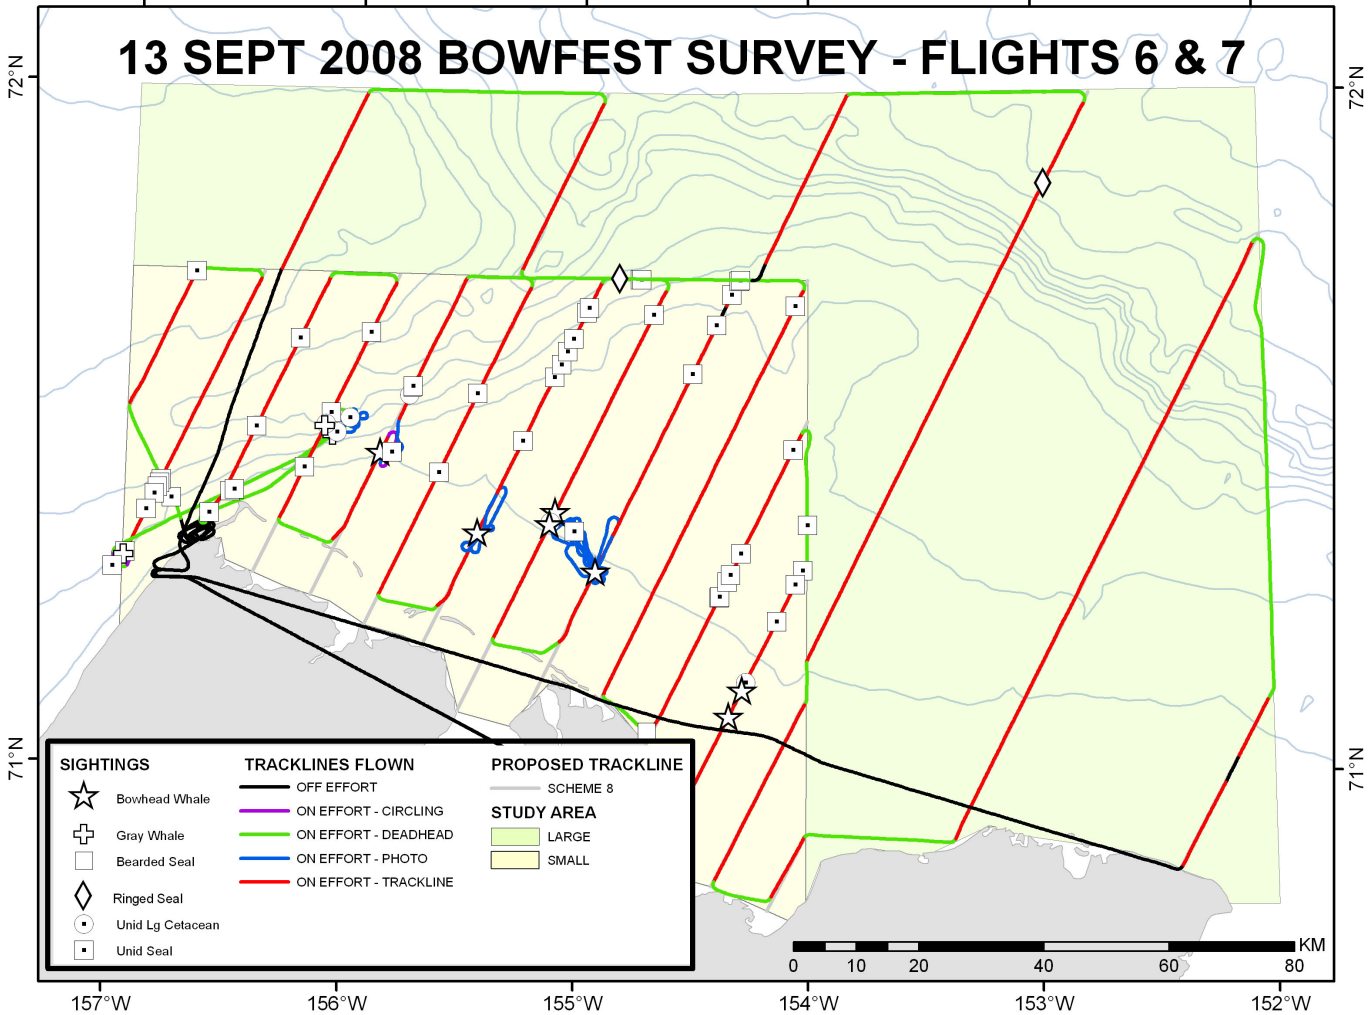

157°W 156°W 155°W 154°W 153°W 152°W

13 SEPT 2008 BOWFEST SURVEY - FLIGHTS 6 & 7

72°N

72°N

71°N

71°N

157°W 156°W 155°W 154°W 153°W 152°W

0 10 20 40 60 80 KM